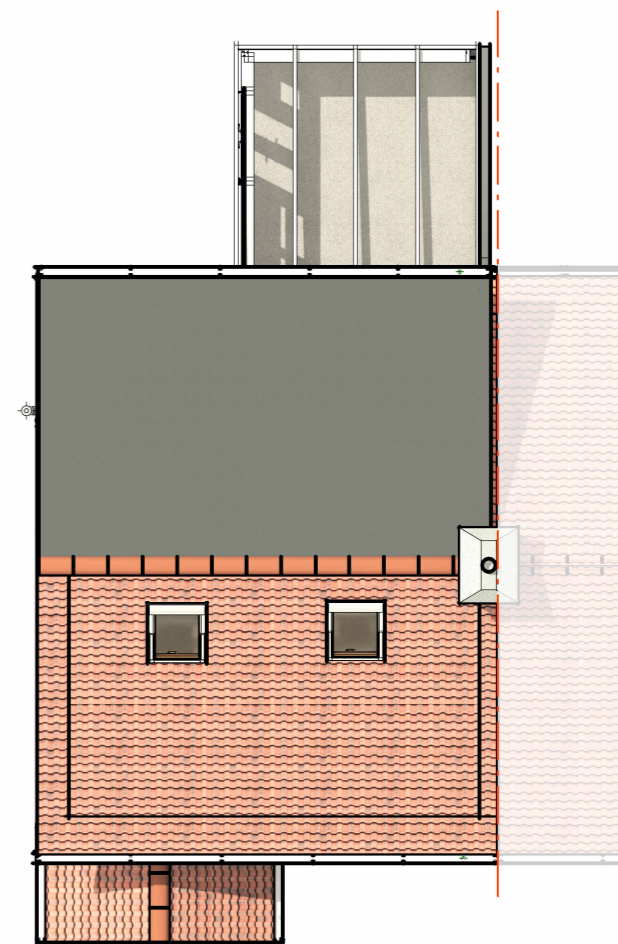

GF EX. GROUND FLR
SCALE 1 : 100

FF EX. FIRST FLR
SCALE 1 : 100

LF EX. LOFT FLR
SCALE 1 : 100

RP EX. ROOF PLAN
SCALE 1 : 100

Client's Name
Mr Blerim Loci & Anisa Dedej
Address
**51 COLLINWOOD ROAD
HEADINGTON, OXFORD
OX3 8HH**

Project No. **M18/EXT.085/OCT.23**

Revisions

Project North

Scale 1 : 100

**EXISTING FLOORS AND
ROOF PLAN**

22-A103

Sheet No. ©2021