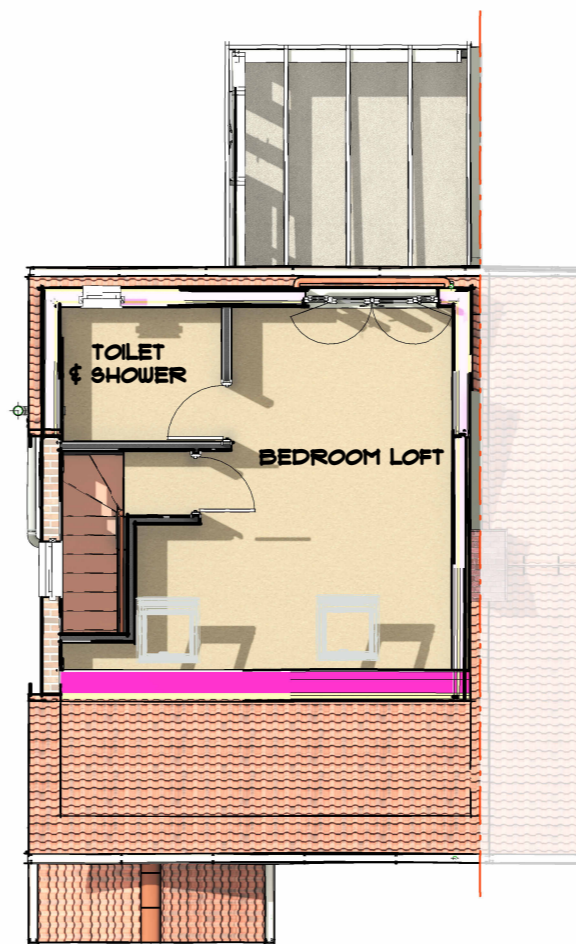

GF EX. GROUND FLR
SCALE 1 : 100

FF EX. FIRST FLR
SCALE 1 : 100

LF EX. LOFT FLR
SCALE 1 : 100

RP EX. ROOF PLAN
SCALE 1 : 100

Client's Name
Mr Blerim Loci & Anisa Dedej
Address
**51 COLLINWOOD ROAD
HEADINGTON, OXFORD
OX3 8HH**

Project No. **M18/EXT.085/OCT.23**

Revisions

Project North

Scale 1 : 100

**EXISTING FLOORS AND
ROOF PLAN**

22-A103

Sheet No. ©2021