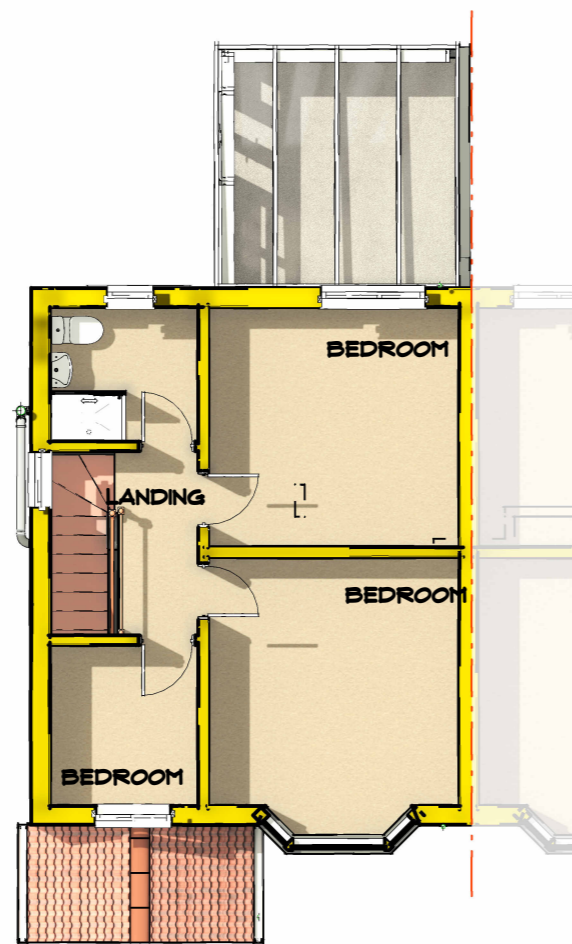

GF EX. GROUND FLR
SCALE 1 : 100

FF EX. FIRST FLR
SCALE 1 : 100

LF EX. LOFT FLR
SCALE 1 : 100

RP EX. ROOF PLAN
SCALE 1 : 100

Client's Name
Mr Blerim Loci & Anisa Dedej
Address
**51 COLLINWOOD ROAD
HEADINGTON, OXFORD
OX3 8HH**

Project No. **M18/EXT.085/OCT.23**

Revisions

Project North

Scale 1 : 100

**EXISTING FLOORS AND
ROOF PLAN**

22-A103

Sheet No. ©2021