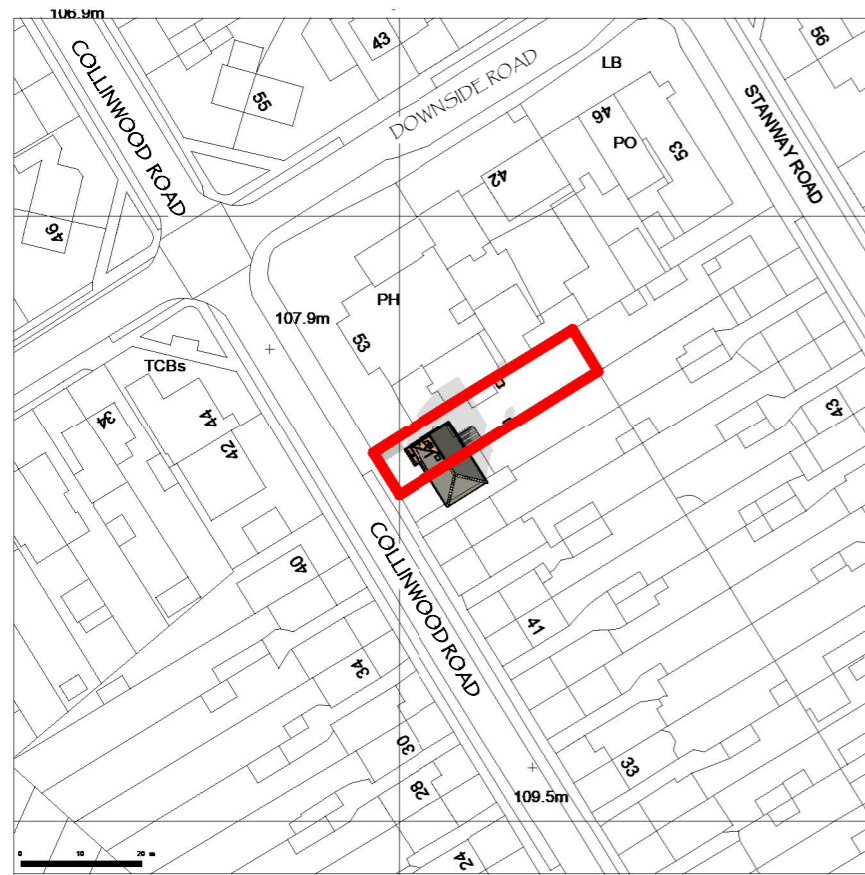

# PLANNING APPLICATION

**LP** LOCATION PLAN  
SCALE 1 : 1250

Client's Name  
**Mr Blerim Loci & Anisa Dedej**  
Address  
**51 COLLINWOOD ROAD  
HEADINGTON, OXFORD  
OX3 8HH**

Project No. MI&R.EXT083/OCT.23

Revisions

Scale 1 : 1250

LOCATION PLAN

22-A100

Sheet No. ©2021