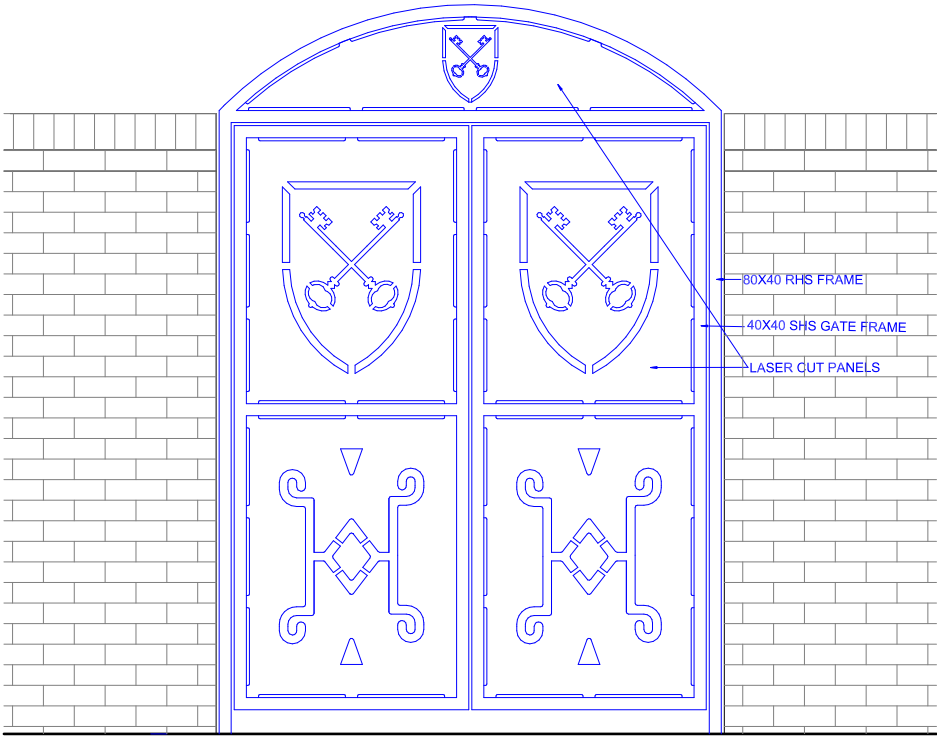

0m 1m

 scale 1-25

Honest Indigo
 77BB 07/344
 Colour Palette Fandeck

Proposed colour of gate to match existing

Existing gate to be replaced

Existing gate wooden gate

Proposed metal gate

Replacement Gate