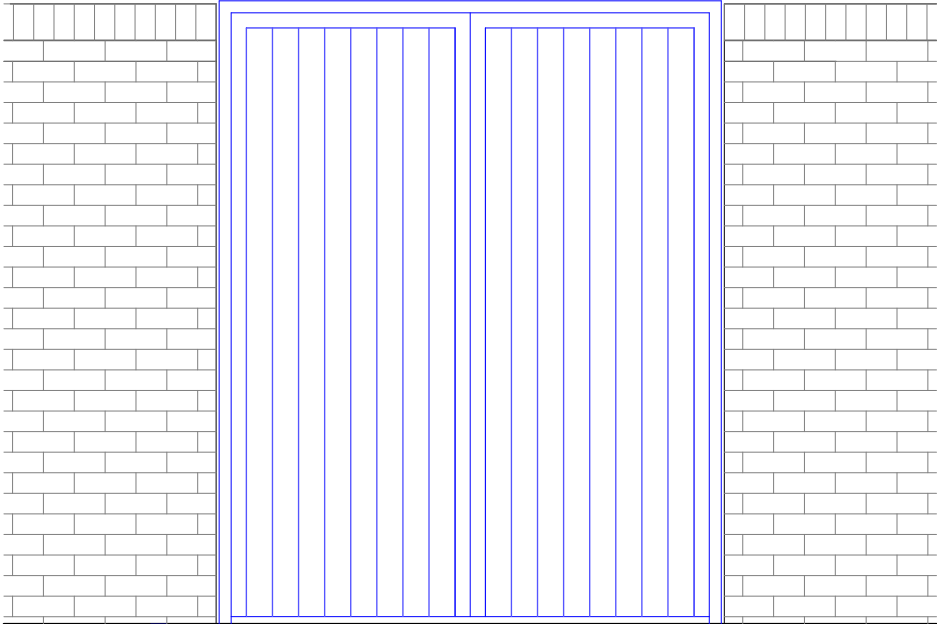

0m 1m

 scale 1-25

Honest Indigo
 77BB 07/344
 Colour Palette Fandeck

Proposed colour of gate to match existing

Existing gate to be replaced

Existing gate wooden gate

Proposed metal gate

Replacement Gate