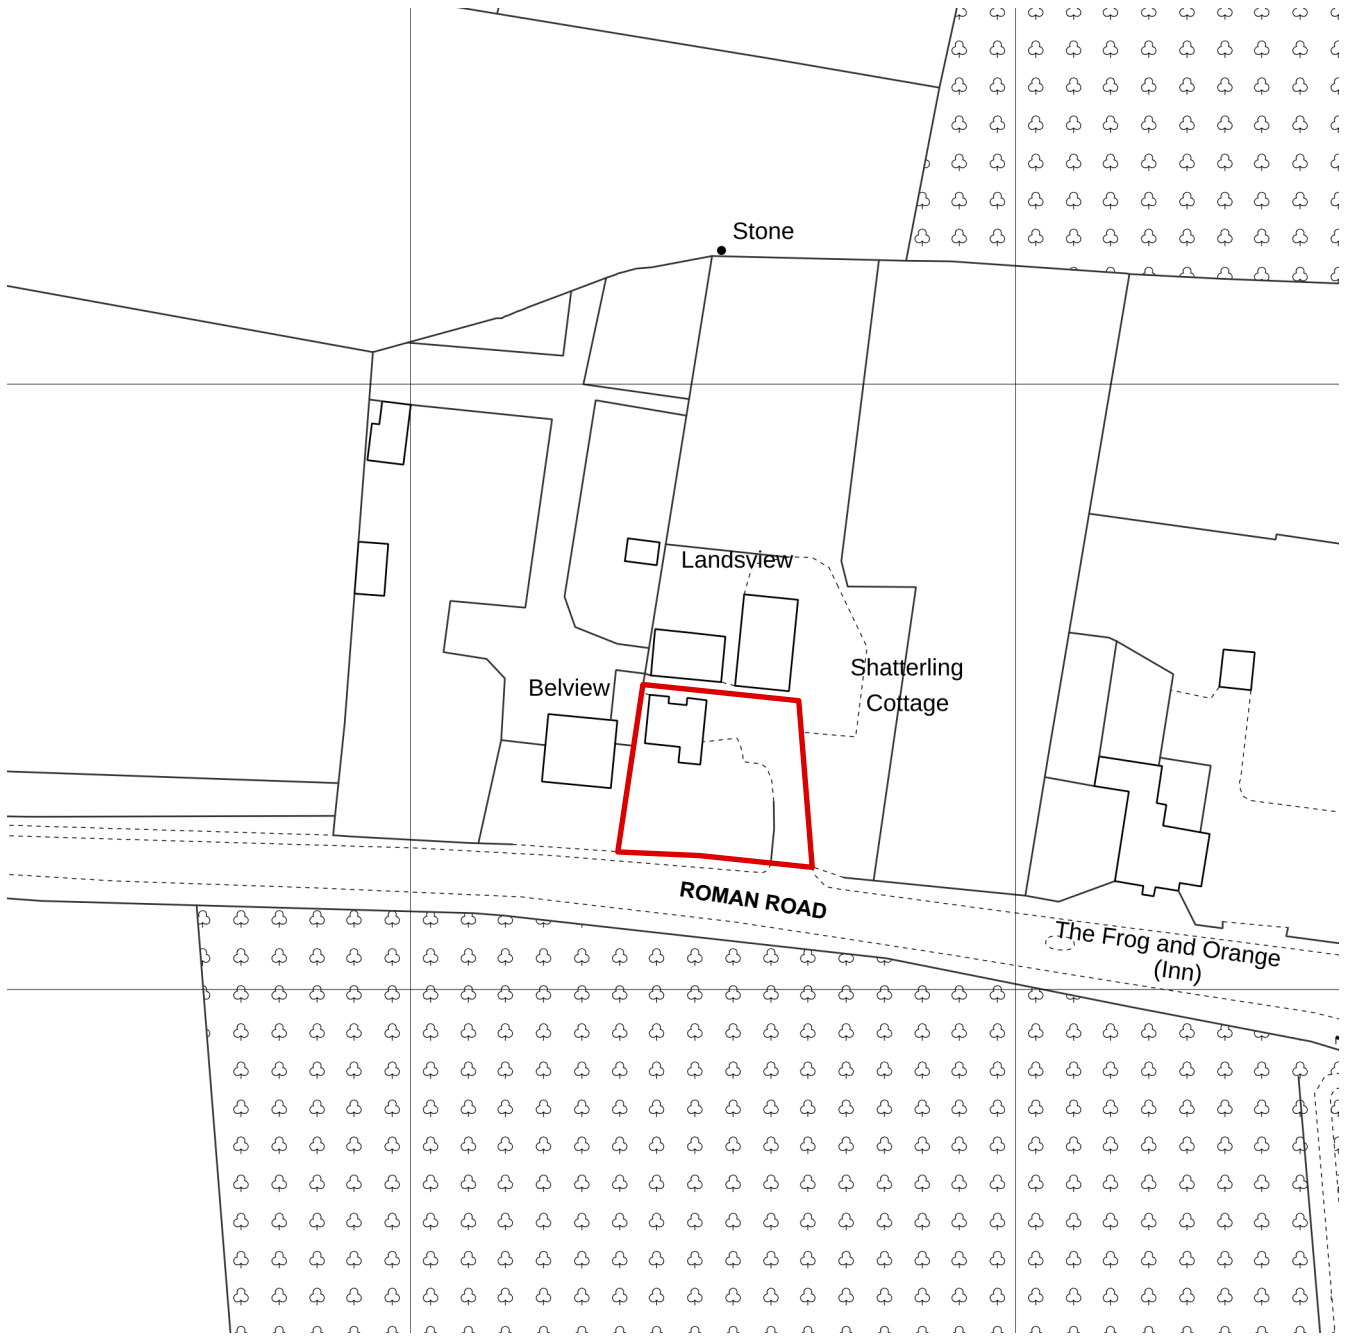

# LOCATION

SHATTERLING COTTAGE, ROMAN ROAD, SHATTERLING, CT3 1JR

SITE LOCATION @1:1250

SITE BOUNDARY	
SHATTERLING COTTAGE, ROMAN ROAD, SHATTERLING, CT3 1JR	
795.0	sqm
8,552	sq ft
0.196	acres
0.079	hectares

Drawing ref: 177_000.PL1 OS Map	Client: Mr Anthony Binskin
Date: Jan 2024	
Scale: 1:1250 @ A4	

*This drawing has been reproduced from scanned/photocopied information. As such, its accuracy cannot be guaranteed.*