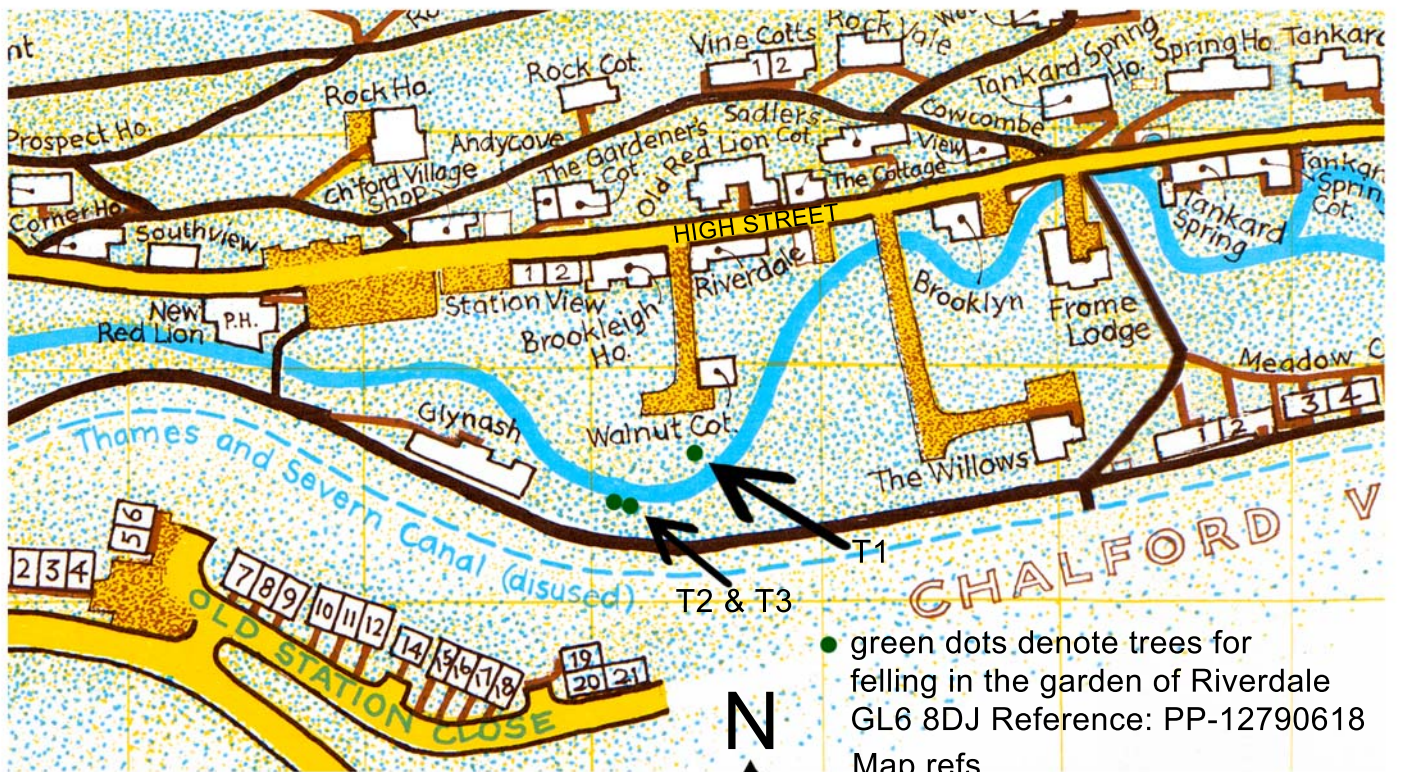

Page 1 Plan of Chalford showing Riverdale GL68DJ Ms C Felce

- green dots denote trees for felling in the garden of Riverdale
GL6 8DJ Reference: PP-12790618
- Map refs.
- trees 2&3 51.721193N, -2.148488W
- Tree 1 51.721275N, -2.148246W