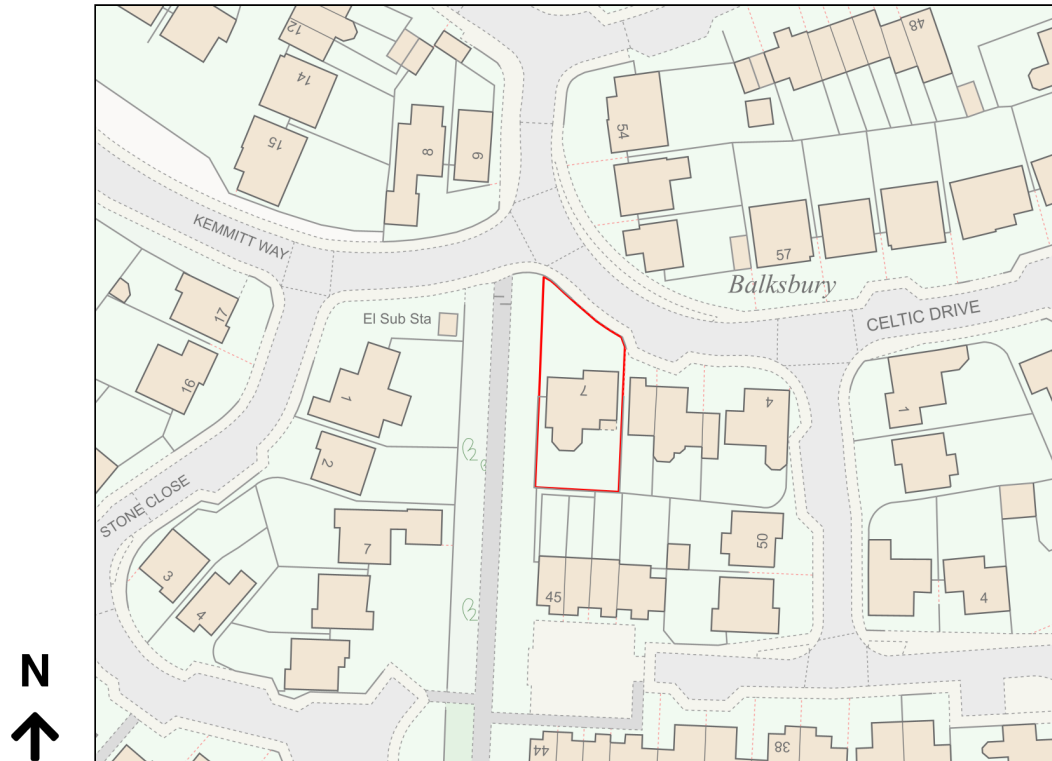

Location Plan

Site Address: 7, Celtic Drive, Andover, SP10 2UA

Date Produced: 10-Feb-2024

Scale: 1:1250 @A4

Planning Portal Reference: PP-1277740v1