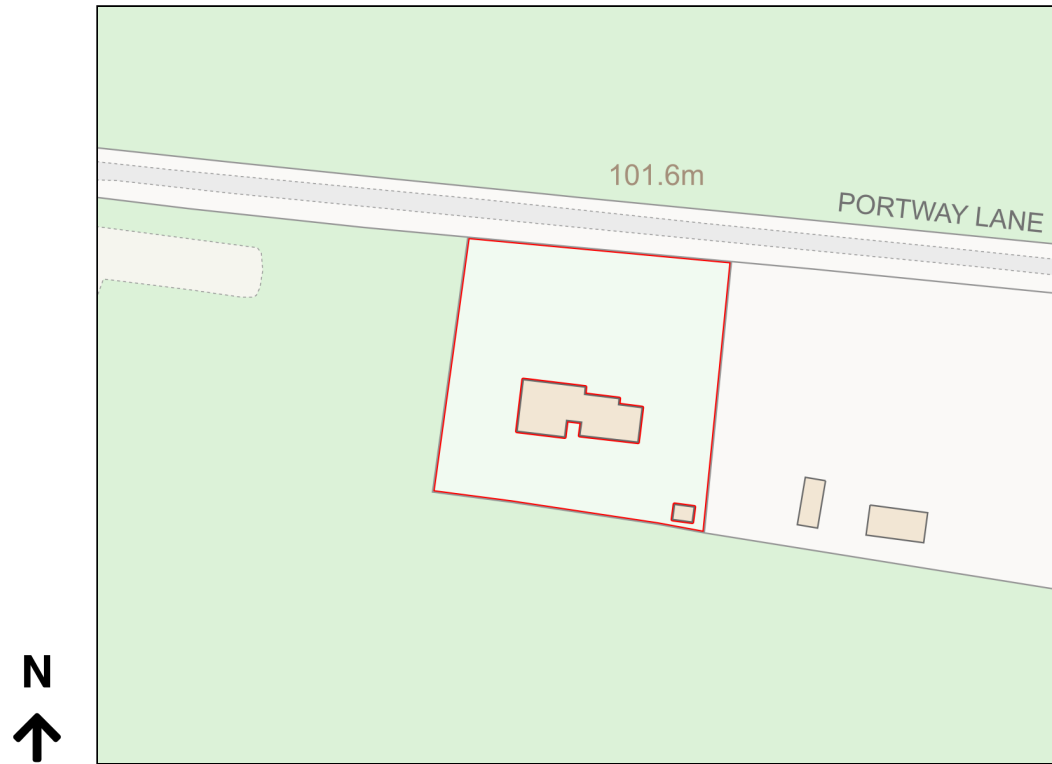

Location Plan

Site Address: Commonmead House, Portway Lane, Chipping Sodbury, BS37 6PZ

Date Produced: 12-Feb-2024

Scale: 1:1250 @A4

Planning Portal Reference: PP-12777195v1