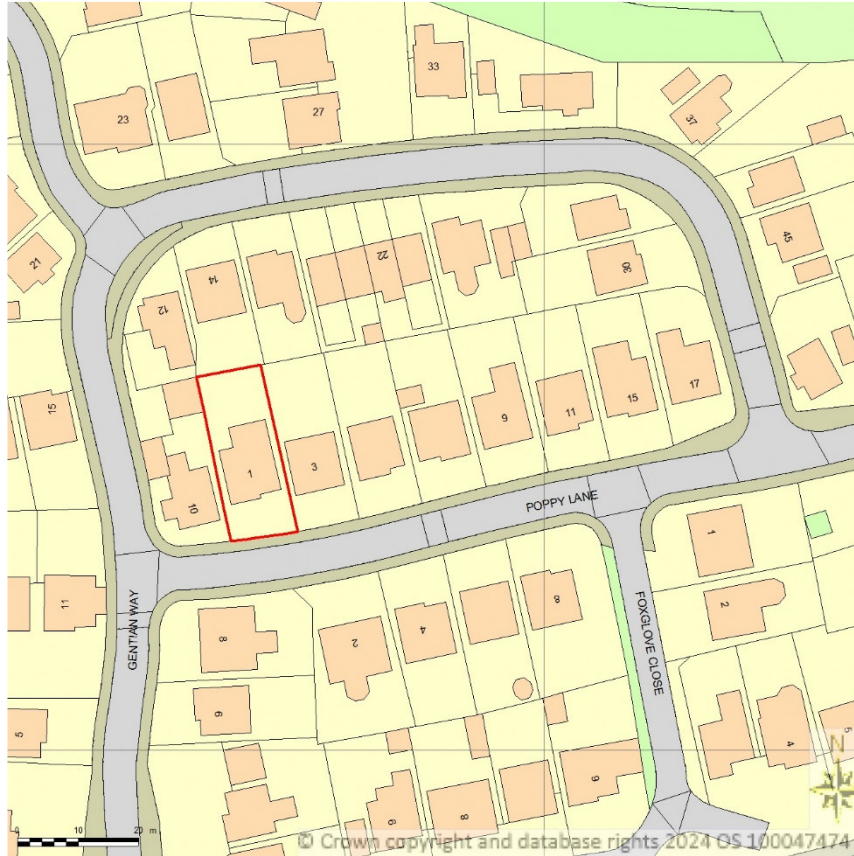

SITE LOCATION PLAN
AREA 2 HA
SCALE 1:1250 on A4
CENTRE COORDINATES: 442382, 520453

Supplied by Streetwise Maps Ltd
www.streetwise.net
Licence No: 100047474
12/02/2024 17:34