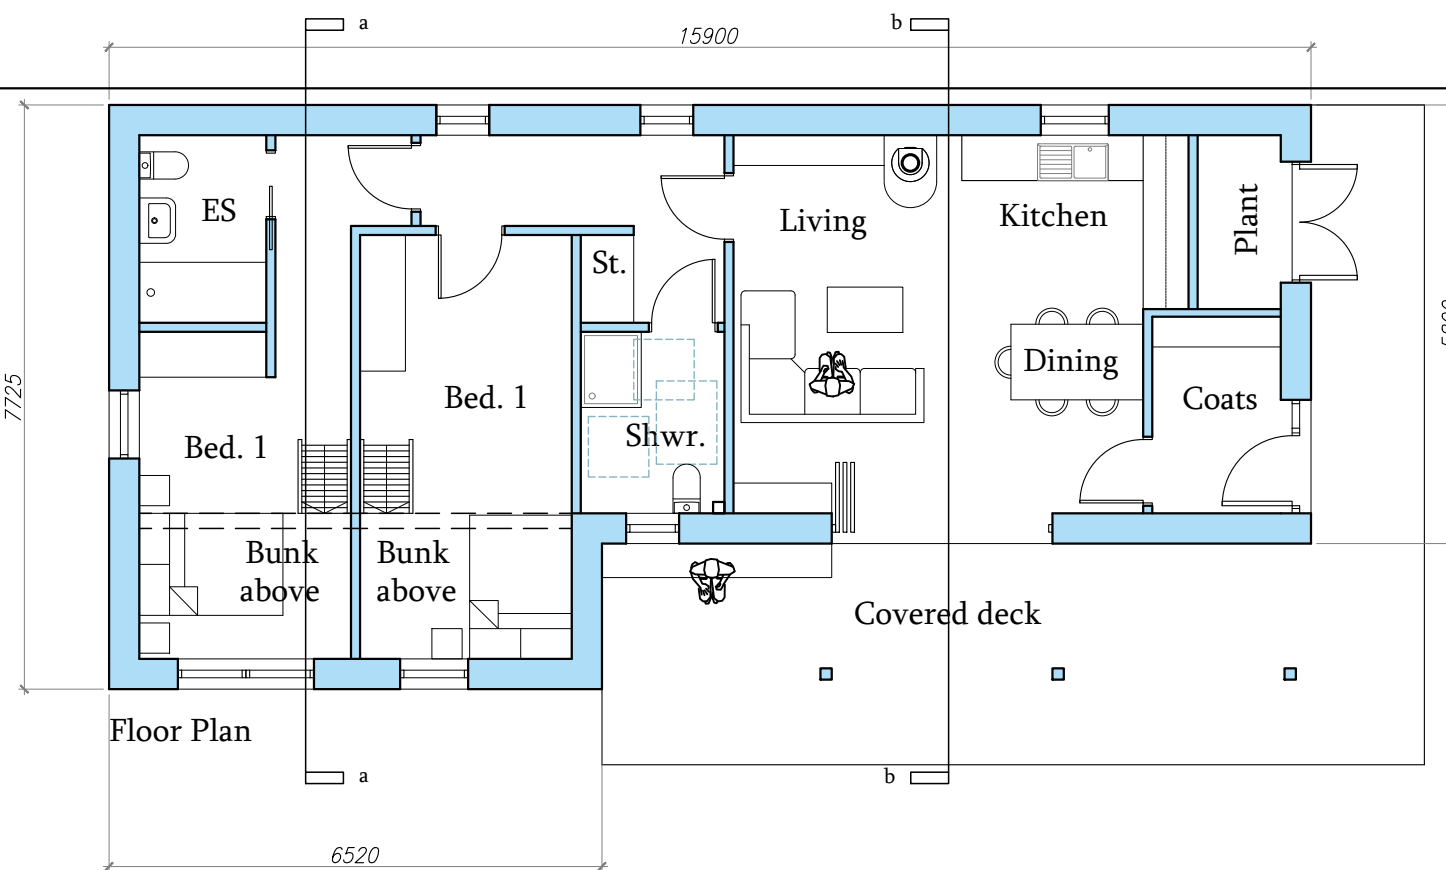

South Elevation

East Elevation

North Elevation

West Elevation

Floor Plan

PLANNING

aka
Annie Kenyon Architects Ltd

North Gate Lodge
Haddo, Inverkeithny
Huntly, Aberdeenshire
AB54 7XB
tel/fax: 01464 851 621
www.akenyonarchitects.com
info@akenyonarchitects.com

Client Timothy & Sofia Ray			
Job Title Old Tennis Court Carnousie House Forglen, Turriff			
Drawing Title 2 Bed Letting Unit Plan and Elevations			
CAD Reference			
Scale at A3 1:100	Drawn PMcW	Chk	Date Nov. 2023
Job No. 874	Drawing No. L-03	Revision No.	