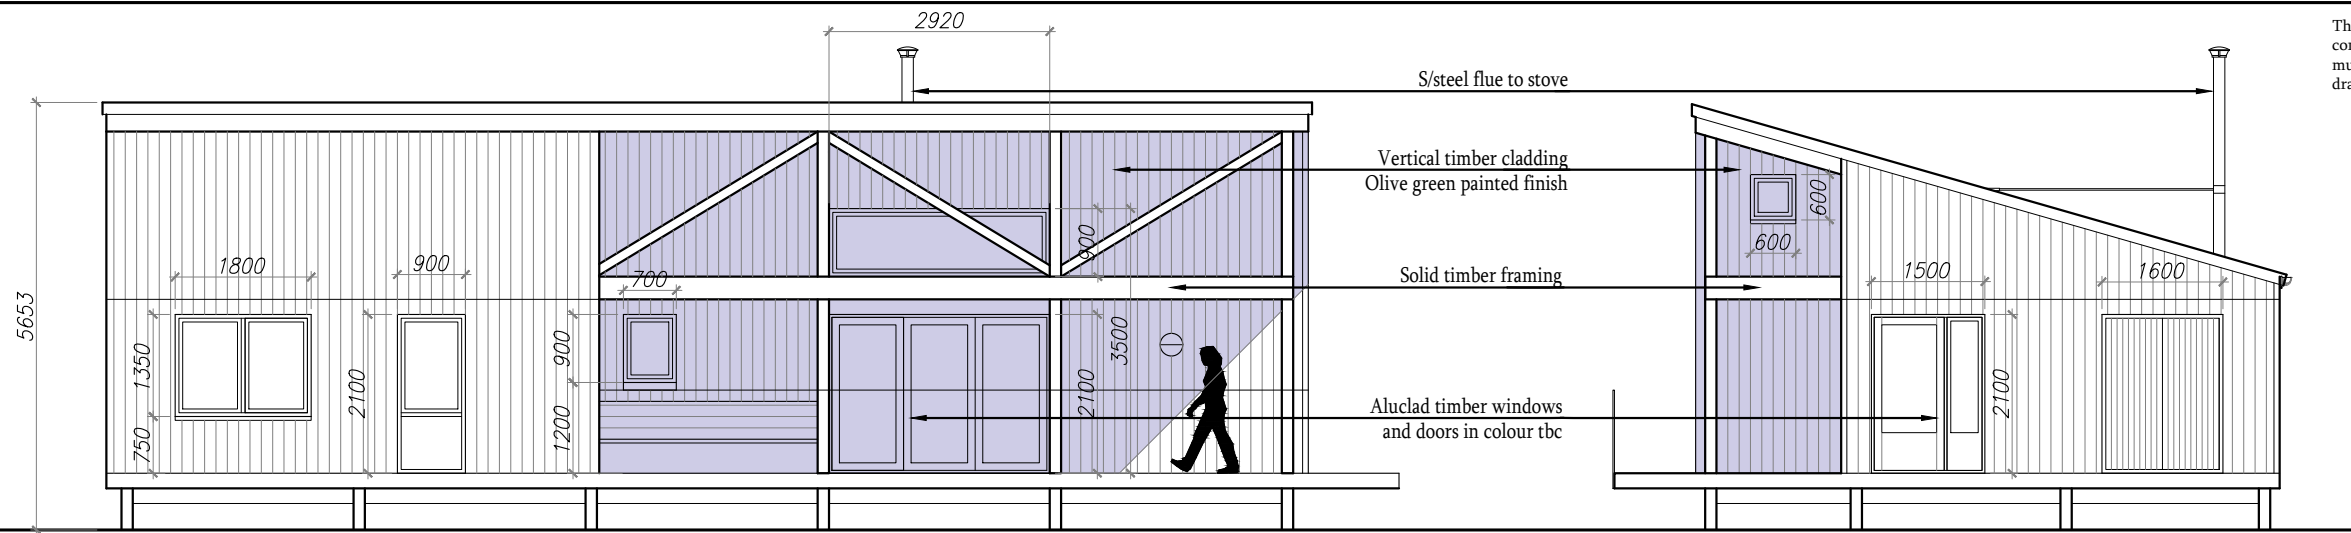

South Elevation

East Elevation

North Elevation

West Elevation

Floor Plan

PLANNING

aka
Annie Kenyon Architects Ltd

North Gate Lodge
Haddo, Inverkeithny
Huntly, Aberdeenshire
AB54 7XB
tel/fax: 01464 851 621
www.akenyonarchitects.com
info@akenyonarchitects.com

Client Timothy & Sofia Ray			
Job Title Old Tennis Court Carnousie House Forglen, Turriff			
Drawing Title 2 Bed Letting Unit Plan and Elevations			
CAD Reference			
Scale at A3 1:100	Drawn PMcW	Chk	Date Nov. 2023
Job No. 874	Drawing No. L-03	Revision No.	