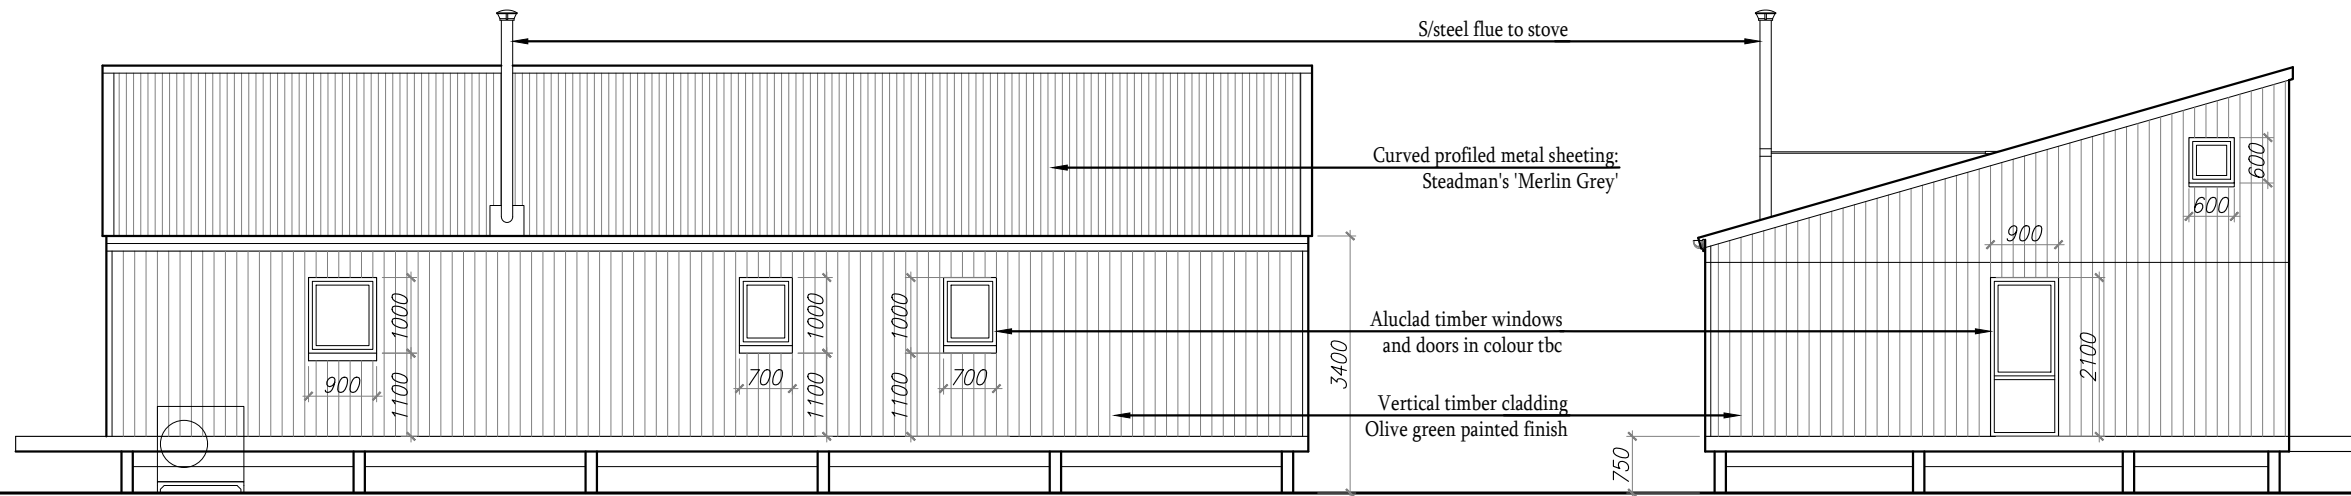

South Elevation

East Elevation

North Elevation

West Elevation

Floor Plan

PLANNING

aka
Annie Kenyon Architects Ltd

North Gate Lodge
Haddo, Inverkeithny
Huntly, Aberdeenshire
AB54 7XB
tel/fax: 01464 851 621
www.akenyonarchitects.com
info@akenyonarchitects.com

Client Timothy & Sofia Ray			
Job Title Old Tennis Court Carnousie House Forglen, Turriff			
Drawing Title 2 Bed Letting Unit Plan and Elevations			
CAD Reference			
Scale at A3 1:100	Drawn PMcW	Chk	Date Nov. 2023
Job No. 874	Drawing No. L-03	Revision No.	