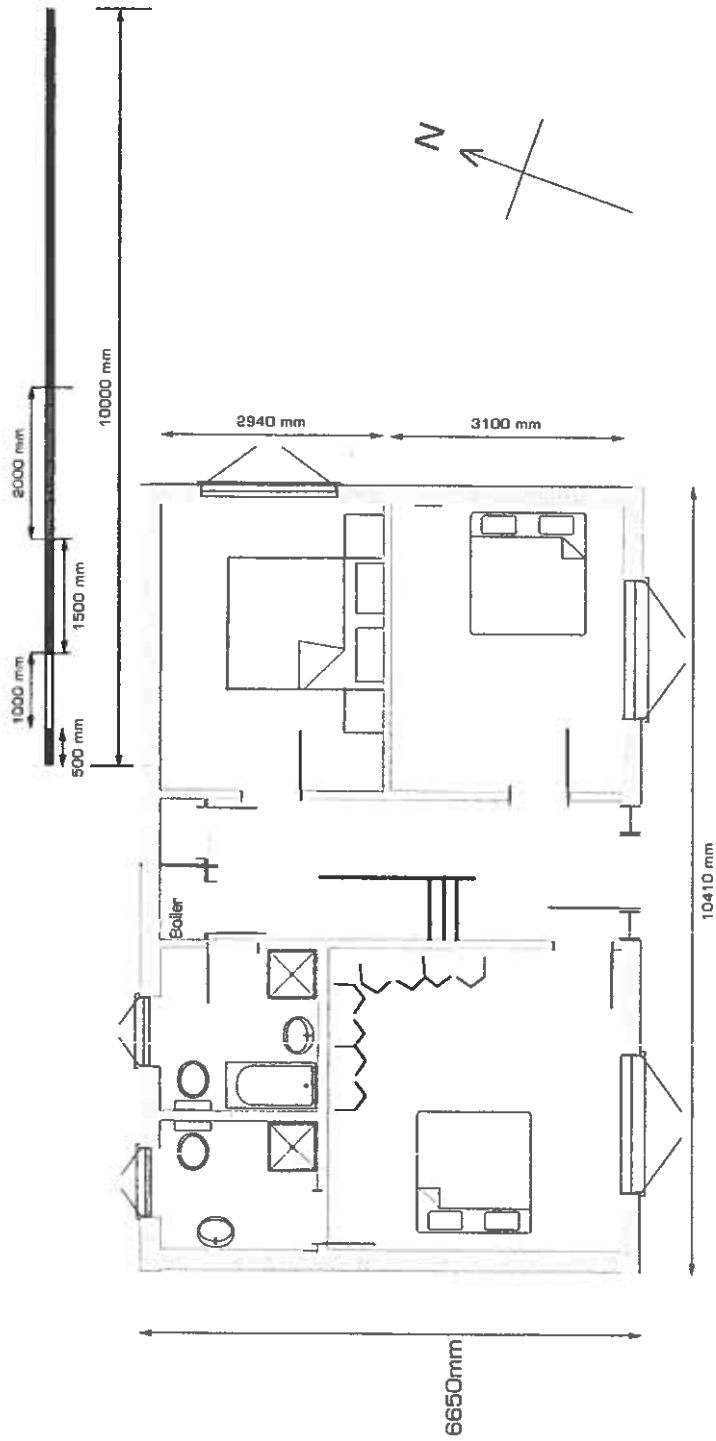

Existing 1st Floor Floorplan

Scale: 1:100

1C Southall Way Brentwood CM14 5LS	Plan No 03-1 c-CM14	Date 10-01-24
---------------------------------------	------------------------	------------------