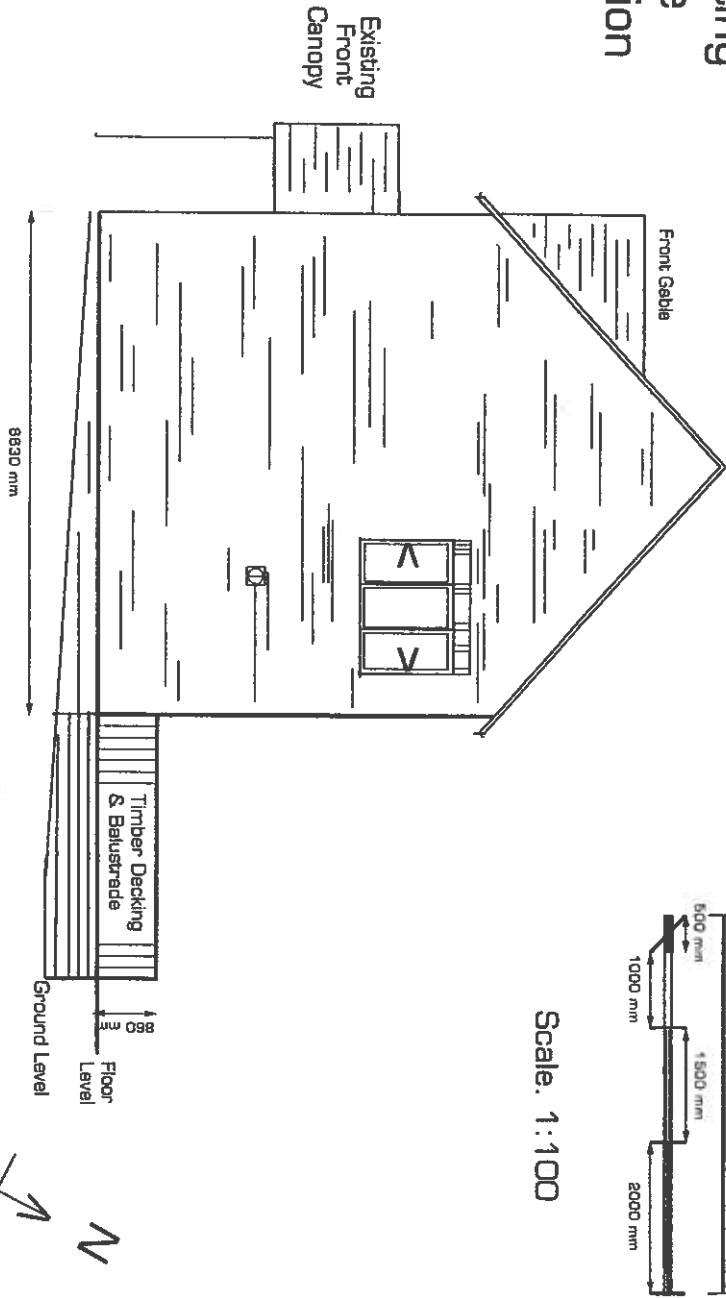

EAST FACING

Existing Side Elevation

1c Southall Way Brenwood CM14 5LS	PLAN NO	05-1c-CM14	Date 10/01/24
--------------------------------------	------------	------------	---------------