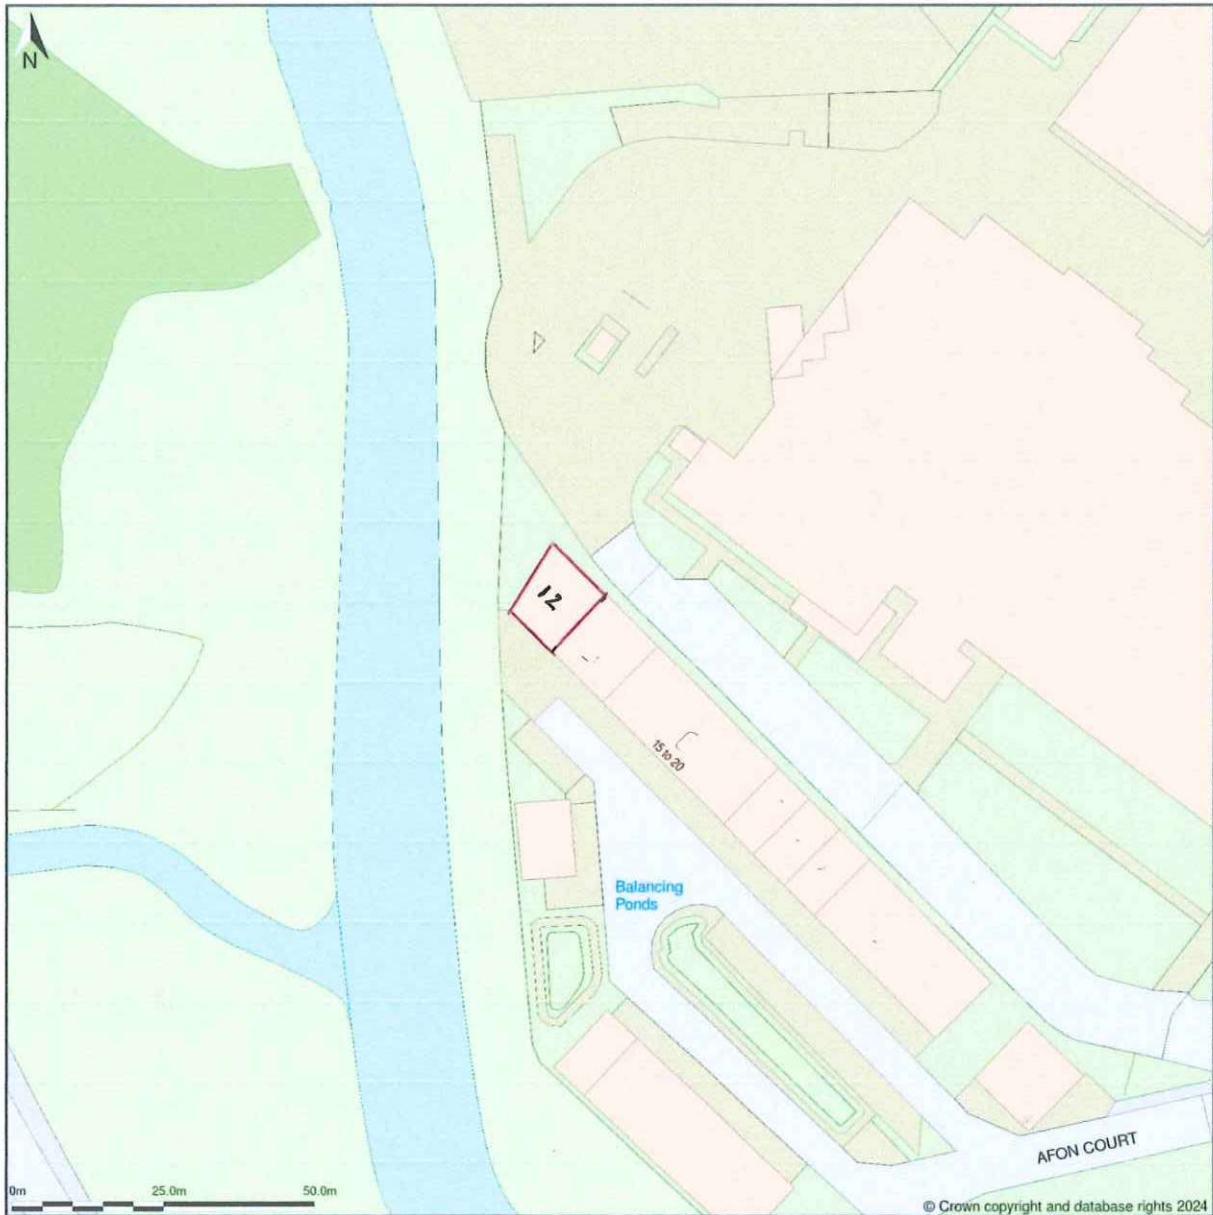

Unit 12 Greenway, Bedwas House Industrial Estate, Bedwas, Caerphilly  
County Borough, CF83 8XP

Location Plan shows area bounded by: 316295.31, 188459.77 316495.31, 188659.77 (at a scale of 1:1250), OSGridRef: ST16398855. The representation of a road, track or path is no evidence of a right of way. The representation of features as lines is no evidence of a property boundary.

Produced on 23rd Jan 2024 from the Ordnance Survey National Geographic Database and incorporating surveyed revision available at this date. Reproduction in whole or part is prohibited without the prior permission of Ordnance Survey. © Crown copyright 2024. Supplied by [www.buyaplan.co.uk](http://www.buyaplan.co.uk) a licensed Ordnance Survey partner (100053143). Unique plan reference: #00873711-971703.