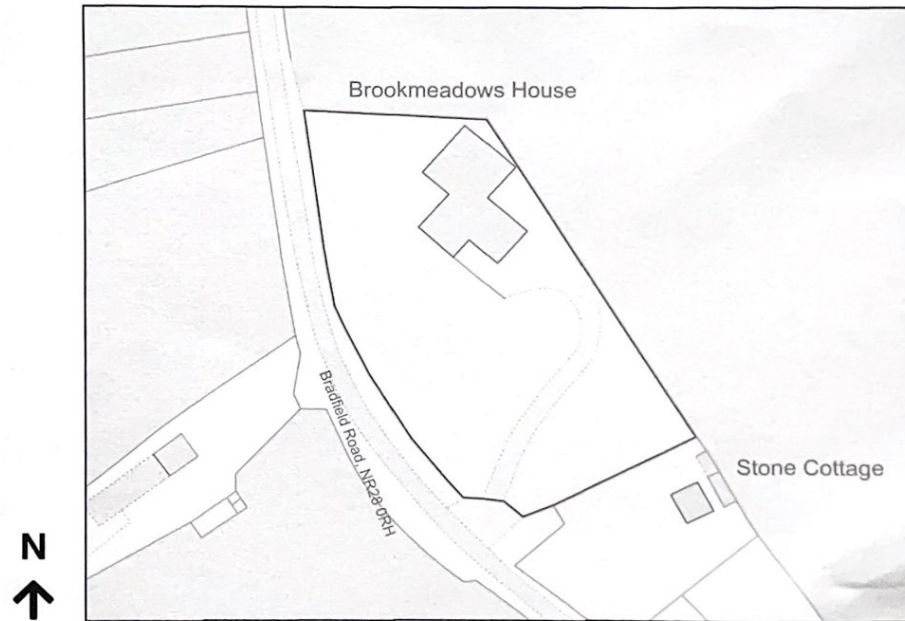

**Location Plan**

Site Address: **Brookmeadows House, Bradfield Road, Swafeld, NR28 0RH**

Date Produced: **21-Aug-2023**

Scale: **1:1250 @A4**

Planning Portal Reference: **PP-12160352v1**