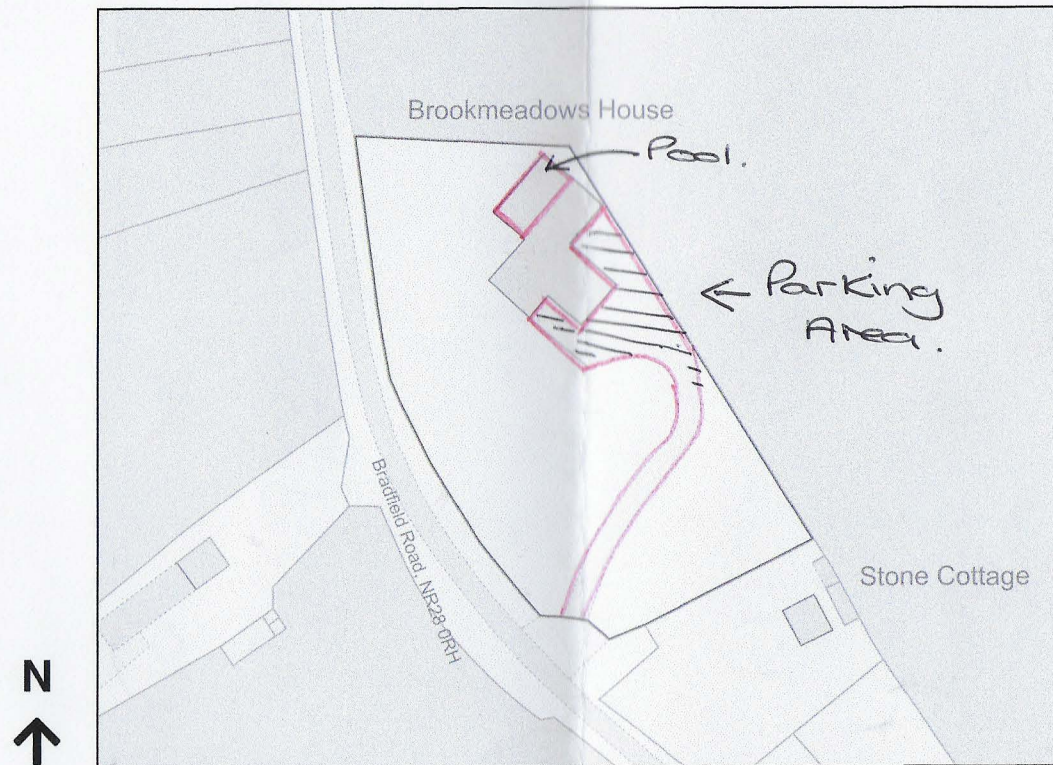

Location Plan

Site Address: Brookmeadows House, Bradfield Road, Swafield, NR28 0RH

Date Produced: 21-Aug-2023

Scale: 1:1250 @A4

Planning Portal Reference: PP-12160352v1