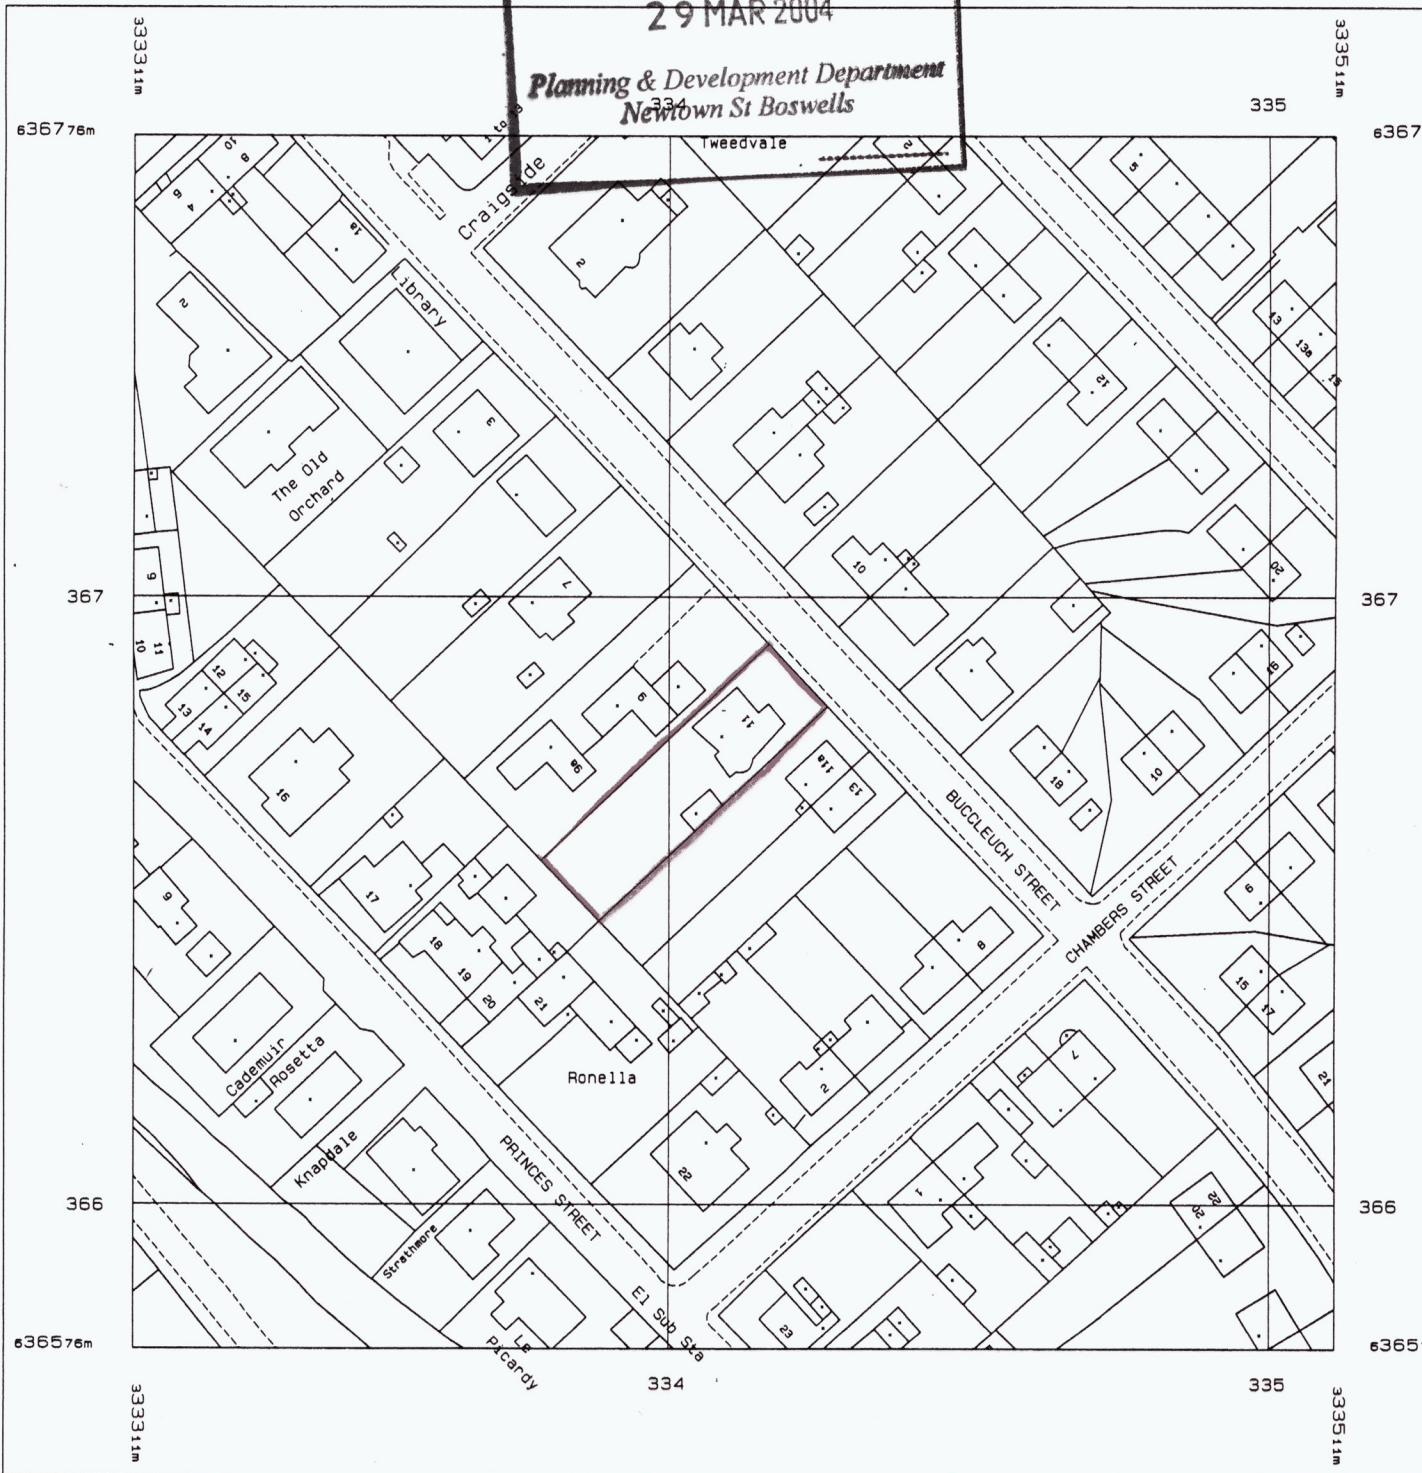

24/00107/FUL

14/NOV/03/21/FUL

**Scottish Borders Council**  
 Town & Country Planning (Scotland) Act  
**APPROVED**  
 (Subject to conditions)  
**RECEIVED 23 FEB 2004**  
**29 MAR 2004**  
 Planning & Development Department  
 Newtown St Boswells

Planning Extract -  
 site-centre

Produced 17 Feb 2004 from Ordnance Survey digital data and incorporating surveyed revision available at this date. © Crown Copyright 2004.

Part or all of this Superplan is enlarged from mapping produced at one or more of the following scales: 1:1250, 1:2500 & 1:10000

Reproduction in whole or in part is prohibited without the prior permission of Ordnance Survey.

Ordnance Survey, the OS symbol and Superplan are registered trade marks of Ordnance Survey, the national mapping agency of Great Britain.

Scale 1: 1250

National Grid sheet reference at centre of this Superplan: NT3336

The representation of a road, track or path is no evidence of a right of way.

This Superplan product does not contain all recorded map information.