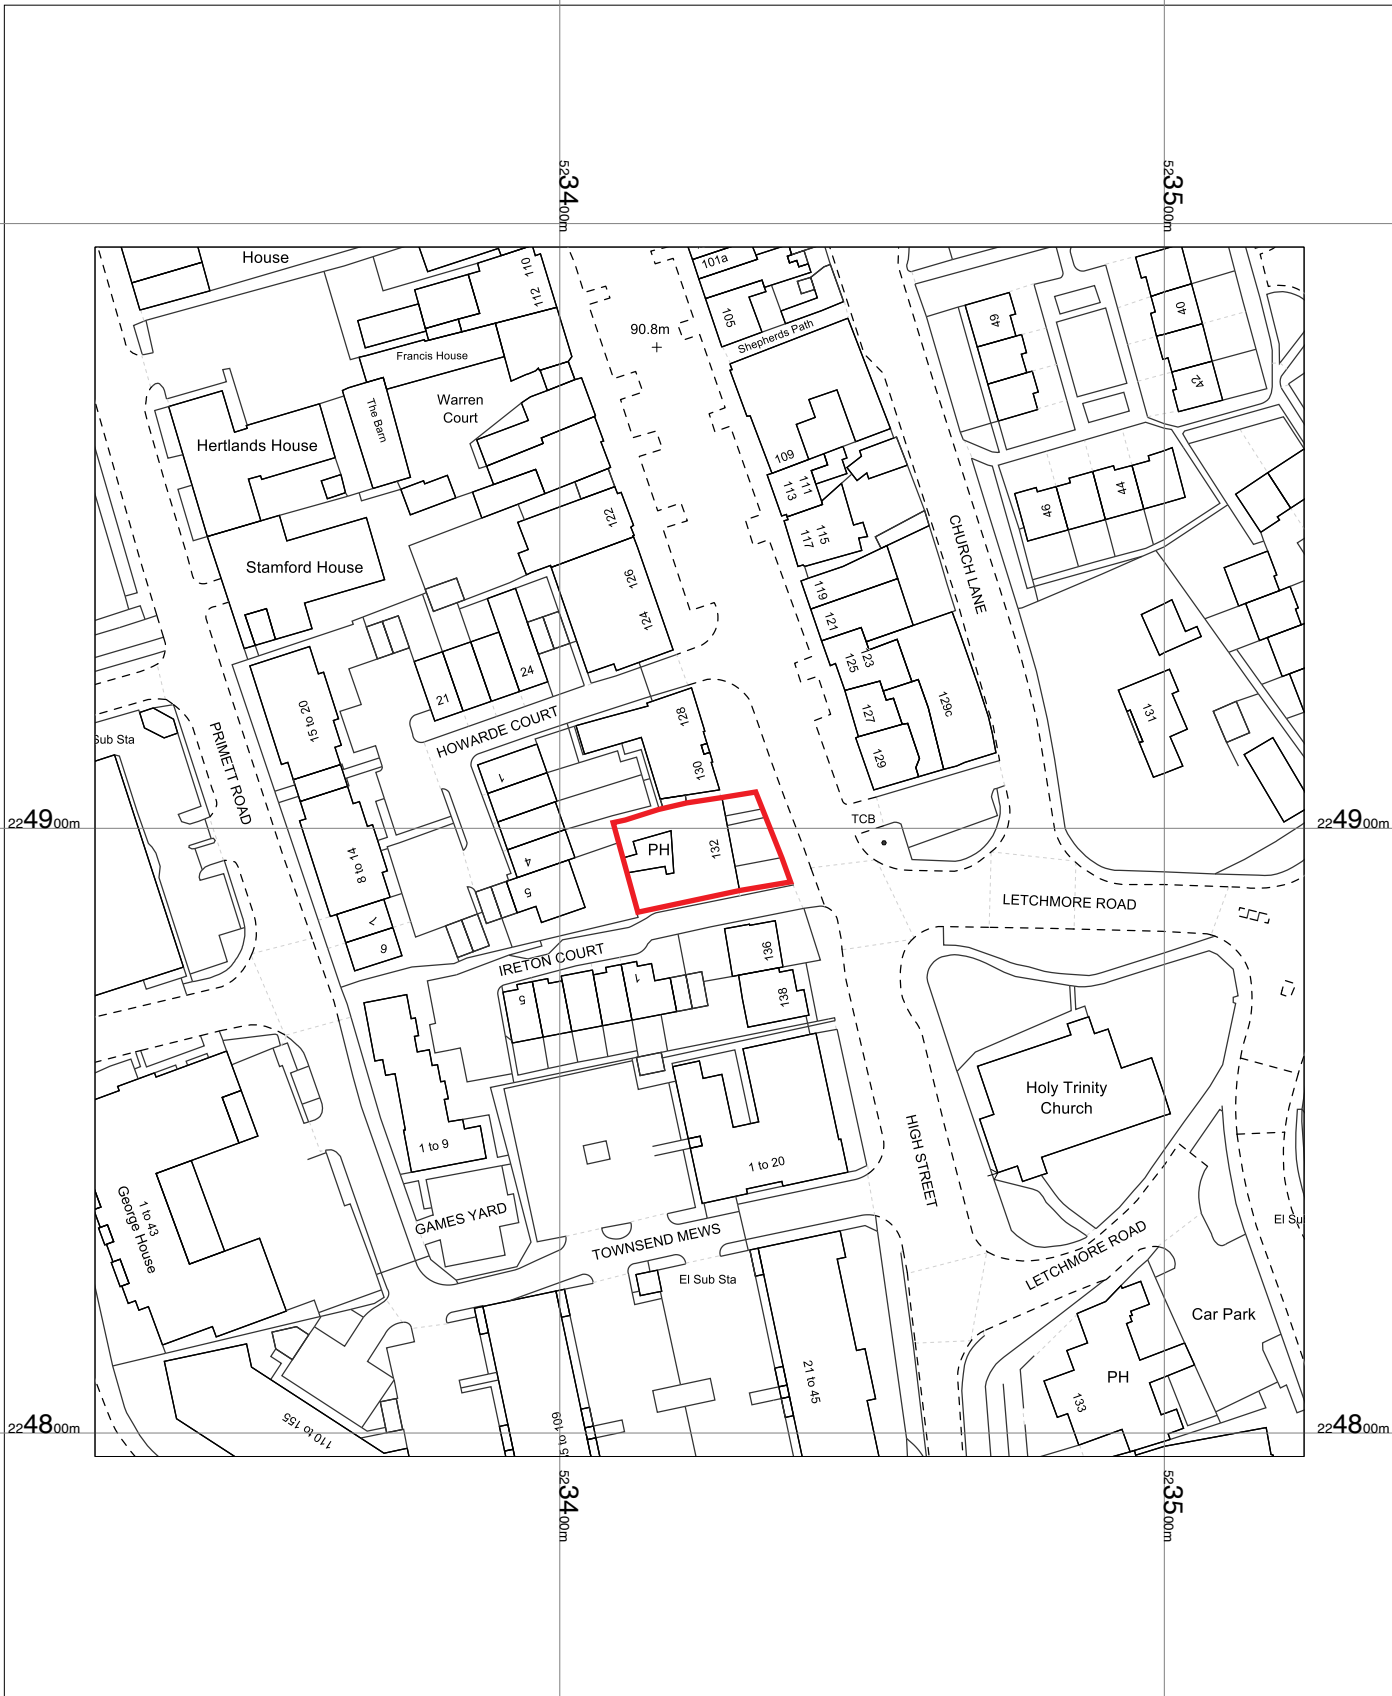

Marquis of Lorne SG13DB

OSMasterMap 1250/2500/10000 scale
Tuesday, January 16, 2024, ID: CM-01144137
www.centremapslive.co.uk
1:1250 scale print at A4, Centre: 523423 E, 224896 N
©Crown Copyright Ordnance Survey. Licenceno.
AC0000849896