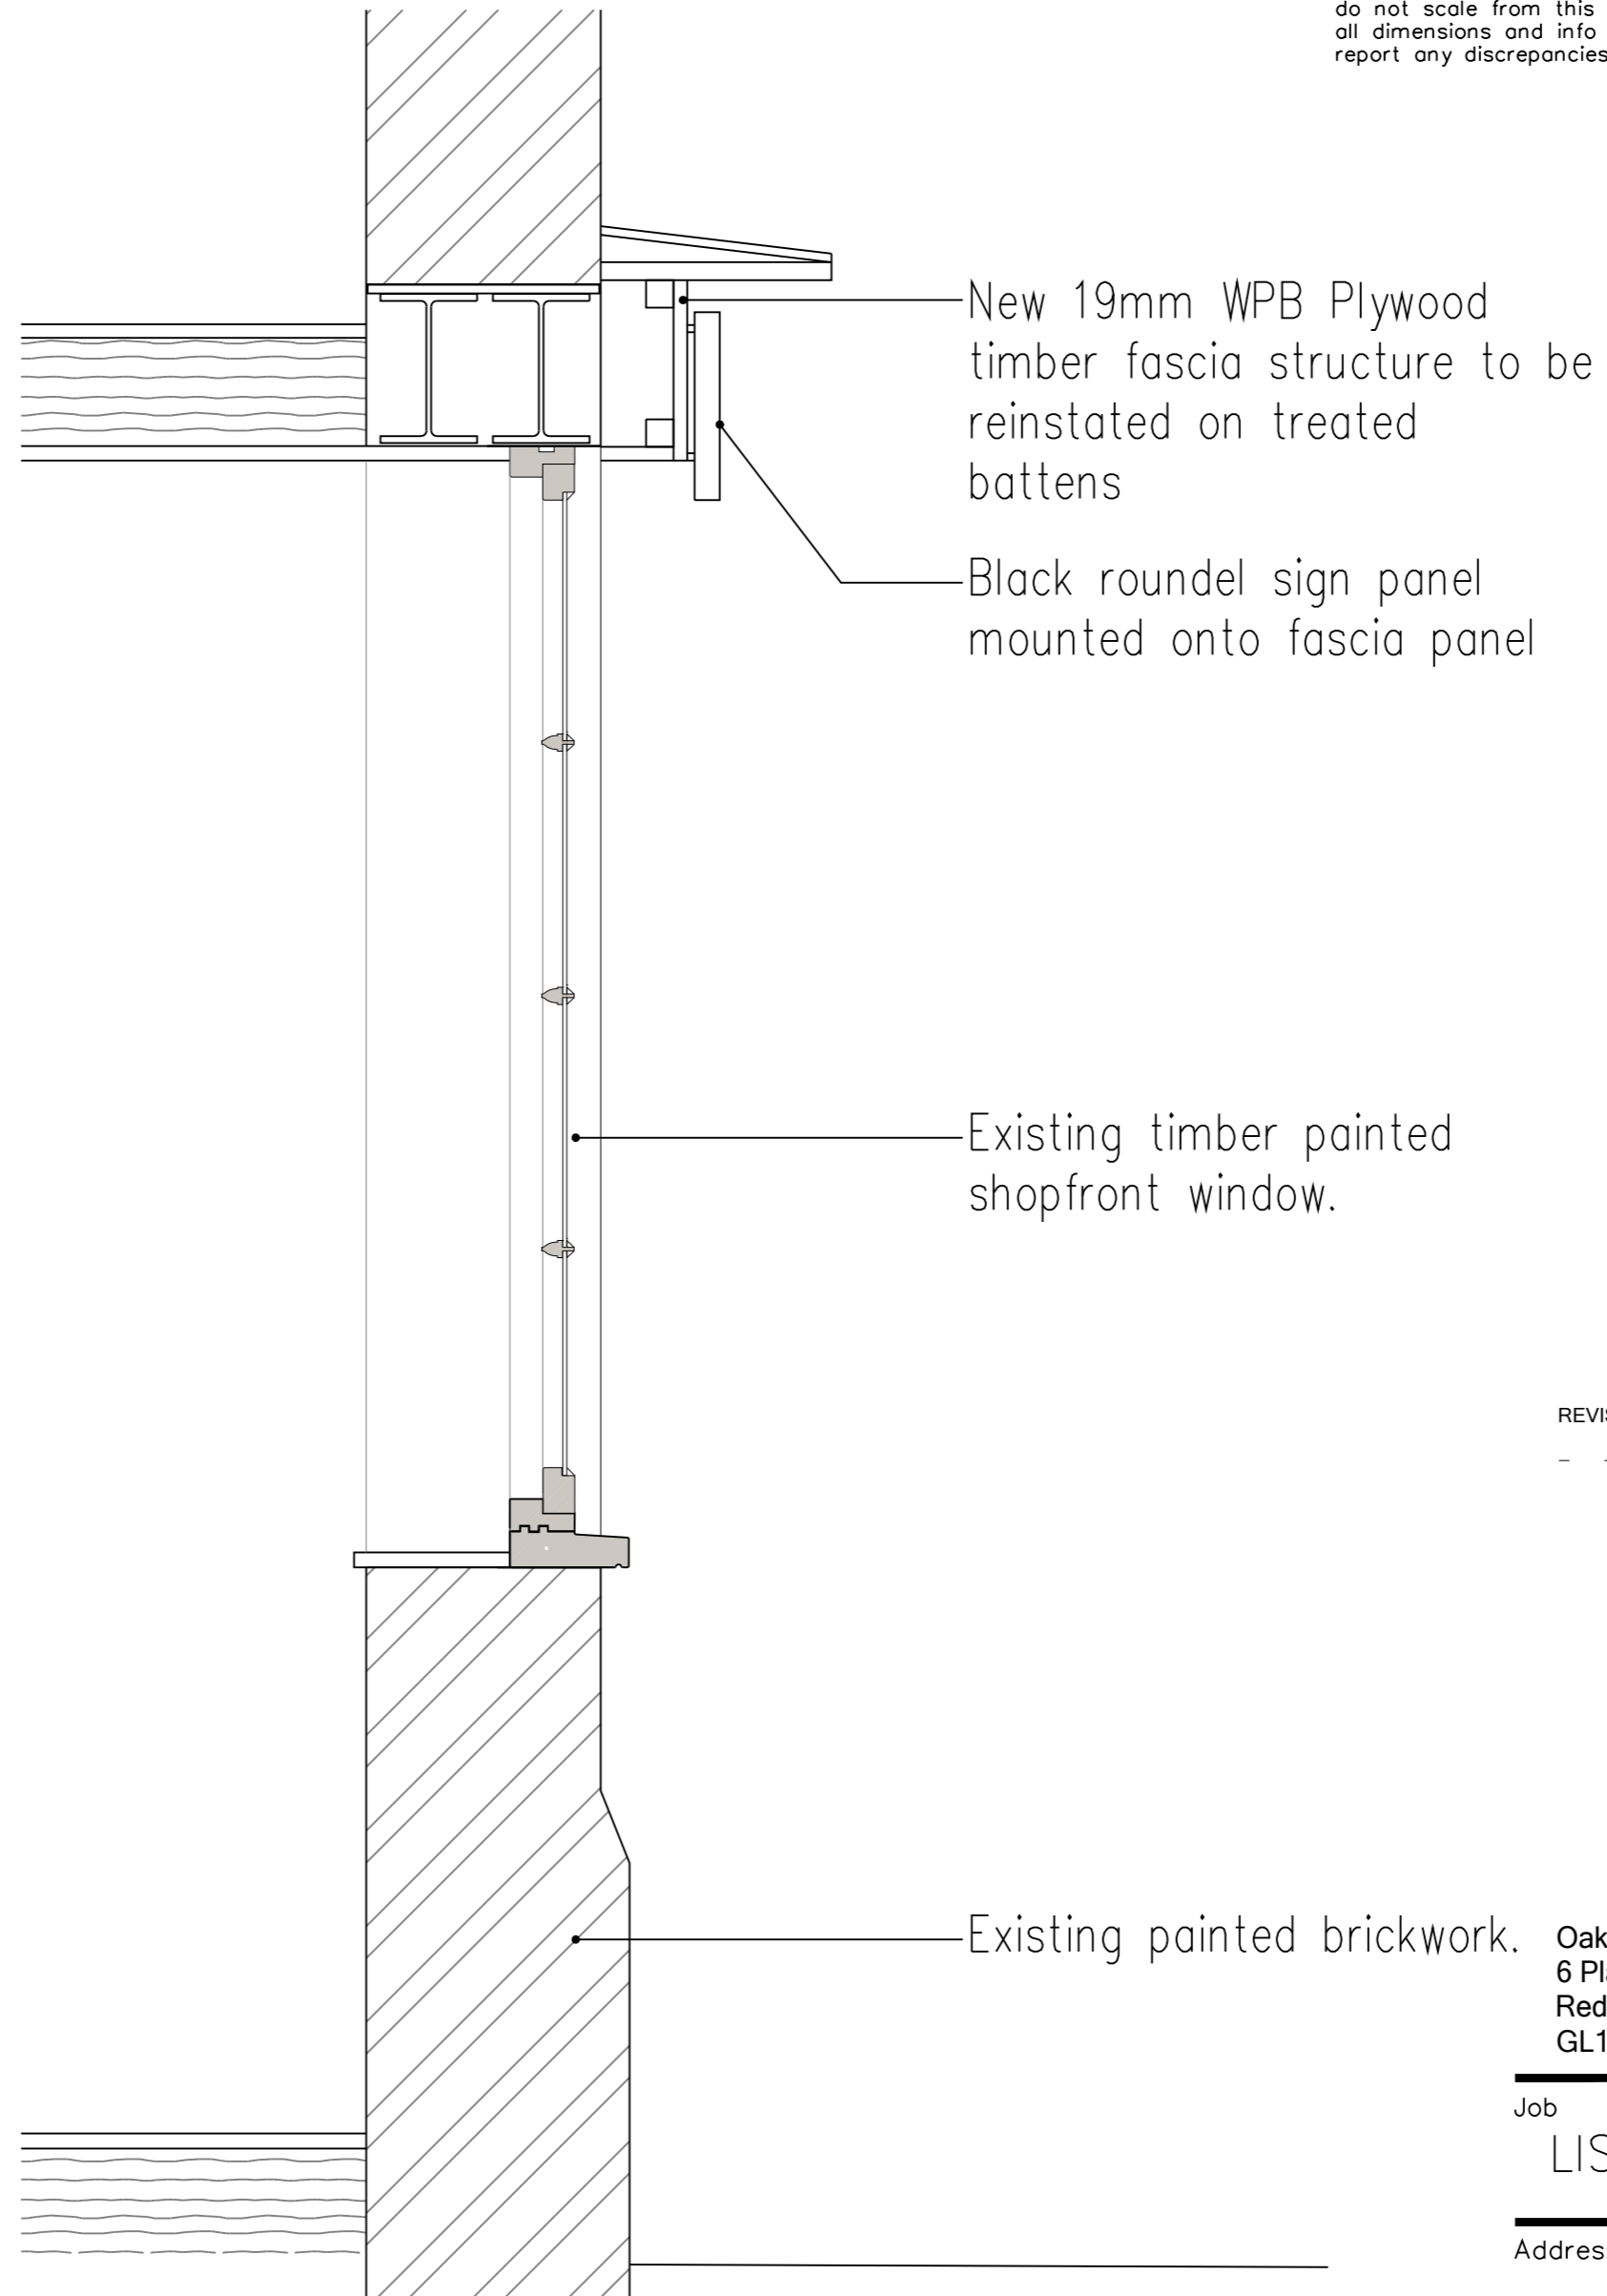

Current Section 'thro' Shopfront

Proposed Section 'thro' Shopfront

REVISIONS

Oakview  
6 Playley Green,  
Redmarley, Gloucestershire.  
GL19 3NB

01531 650361.t  
07572699204 .m  
pete@walkegore.co.uk .e  
walkegore.co.uk .w

Job  
LISTED BUILDING SHOPFRONT SIGNAGE

Address  
50 HIGH STREET  
TEWKESBURY  
GLOUCESTERSHIRE

Drawing  
SECTION THROUGH SHOPFRONT

Date  
JUN 22

Scale  
1:10

Job No.  
WGC1173-02A