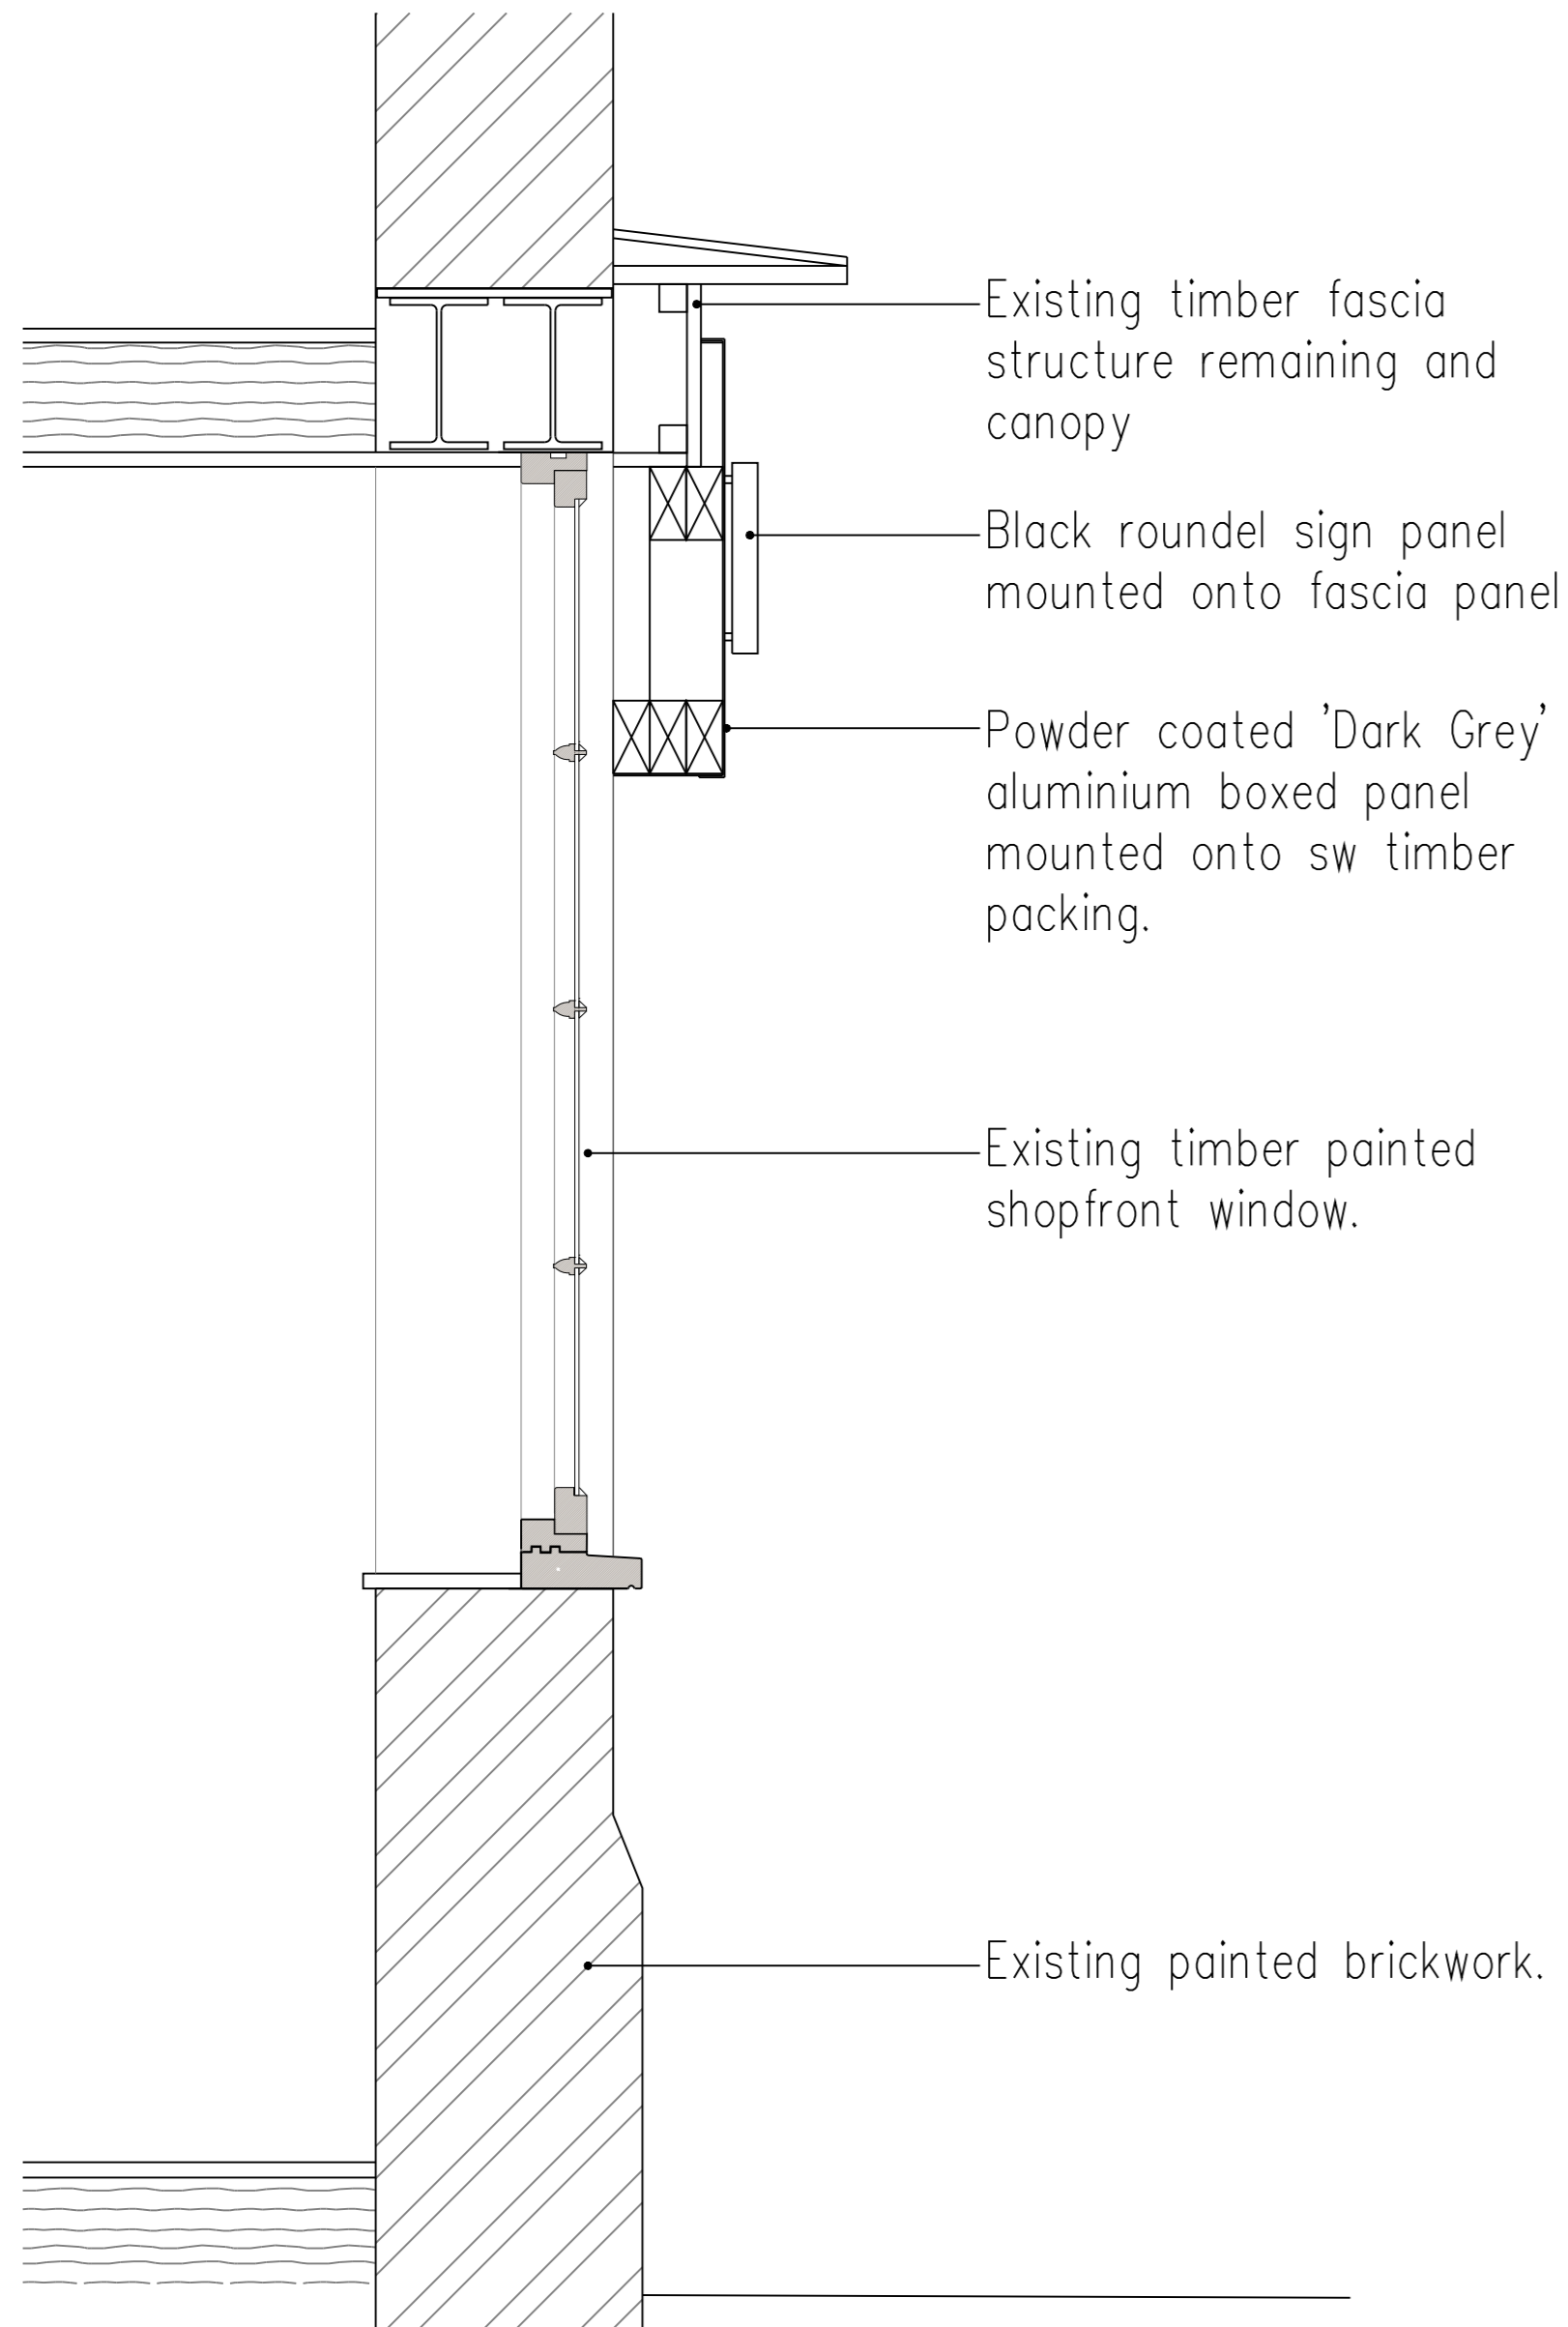

Current Section 'thro' Shopfront

Proposed Section 'thro' Shopfront

REVISIONS

Oakview  
6 Playley Green,  
Redmarley, Gloucestershire.  
GL19 3NB

01531 650361.t  
07572699204 .m  
pete@walkegore.co.uk .e  
walkegore.co.uk .w

Job  
LISTED BUILDING SHOPFRONT SIGNAGE

Address  
50 HIGH STREET  
TEWKESBURY  
GLOUCESTERSHIRE

Drawing  
SECTION THROUGH SHOPFRONT

Date  
JUN 22

Scale  
1:10

Job No.  
WGC1173-02A