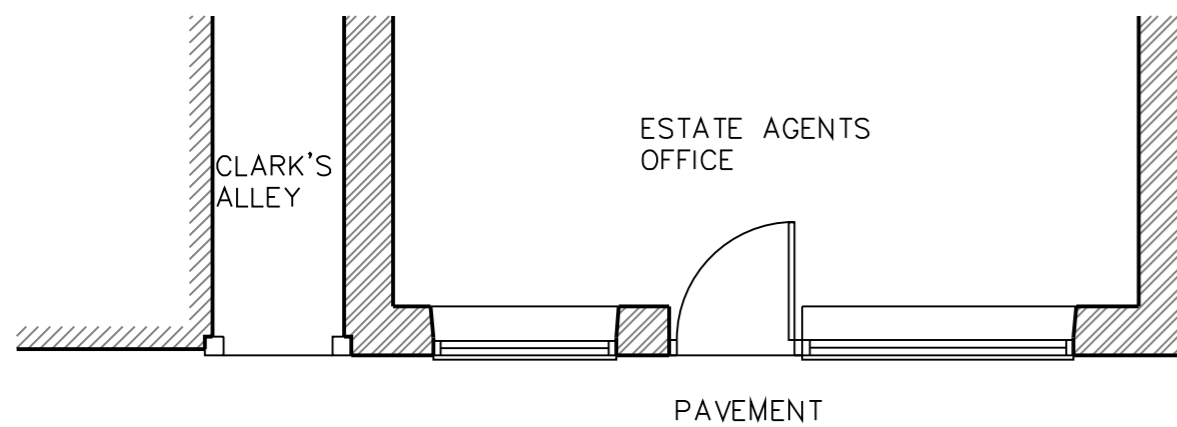

SCALE BAR 1:50

REVISIONS

--	--

EXISTING FRONTAGE

AS EXISTING PART FLOOR PLAN

Oakview  
6 Playley Green,  
Redmarley, Gloucestershire.  
GL19 3NB

01531 650361.t  
07572699204 .m  
pete@walkegore.co.uk .e  
walkegore.co.uk .w