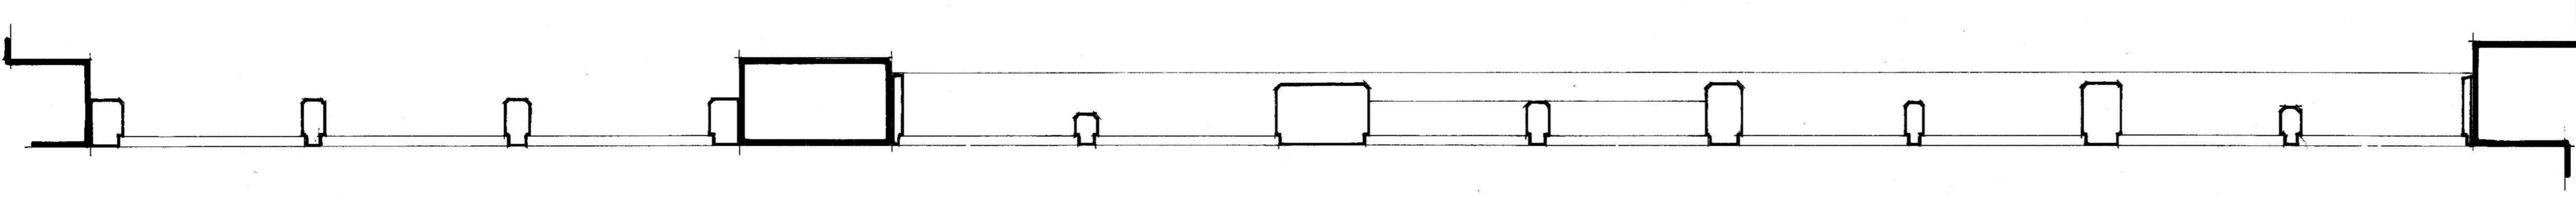

1:10 Elevation

1:10 Plan

Full size section A-A as existing

Glazing bar

Goddards Green, Cranbrook

Kitchen window range

Scale: full size & 1:10 at A1

Drwg.: GGC/0124/0

Drwg. by: T. Ellis January 2024 Tel. [REDACTED]

1:10 Scale bar:

1:1 Scale bar:

Scan