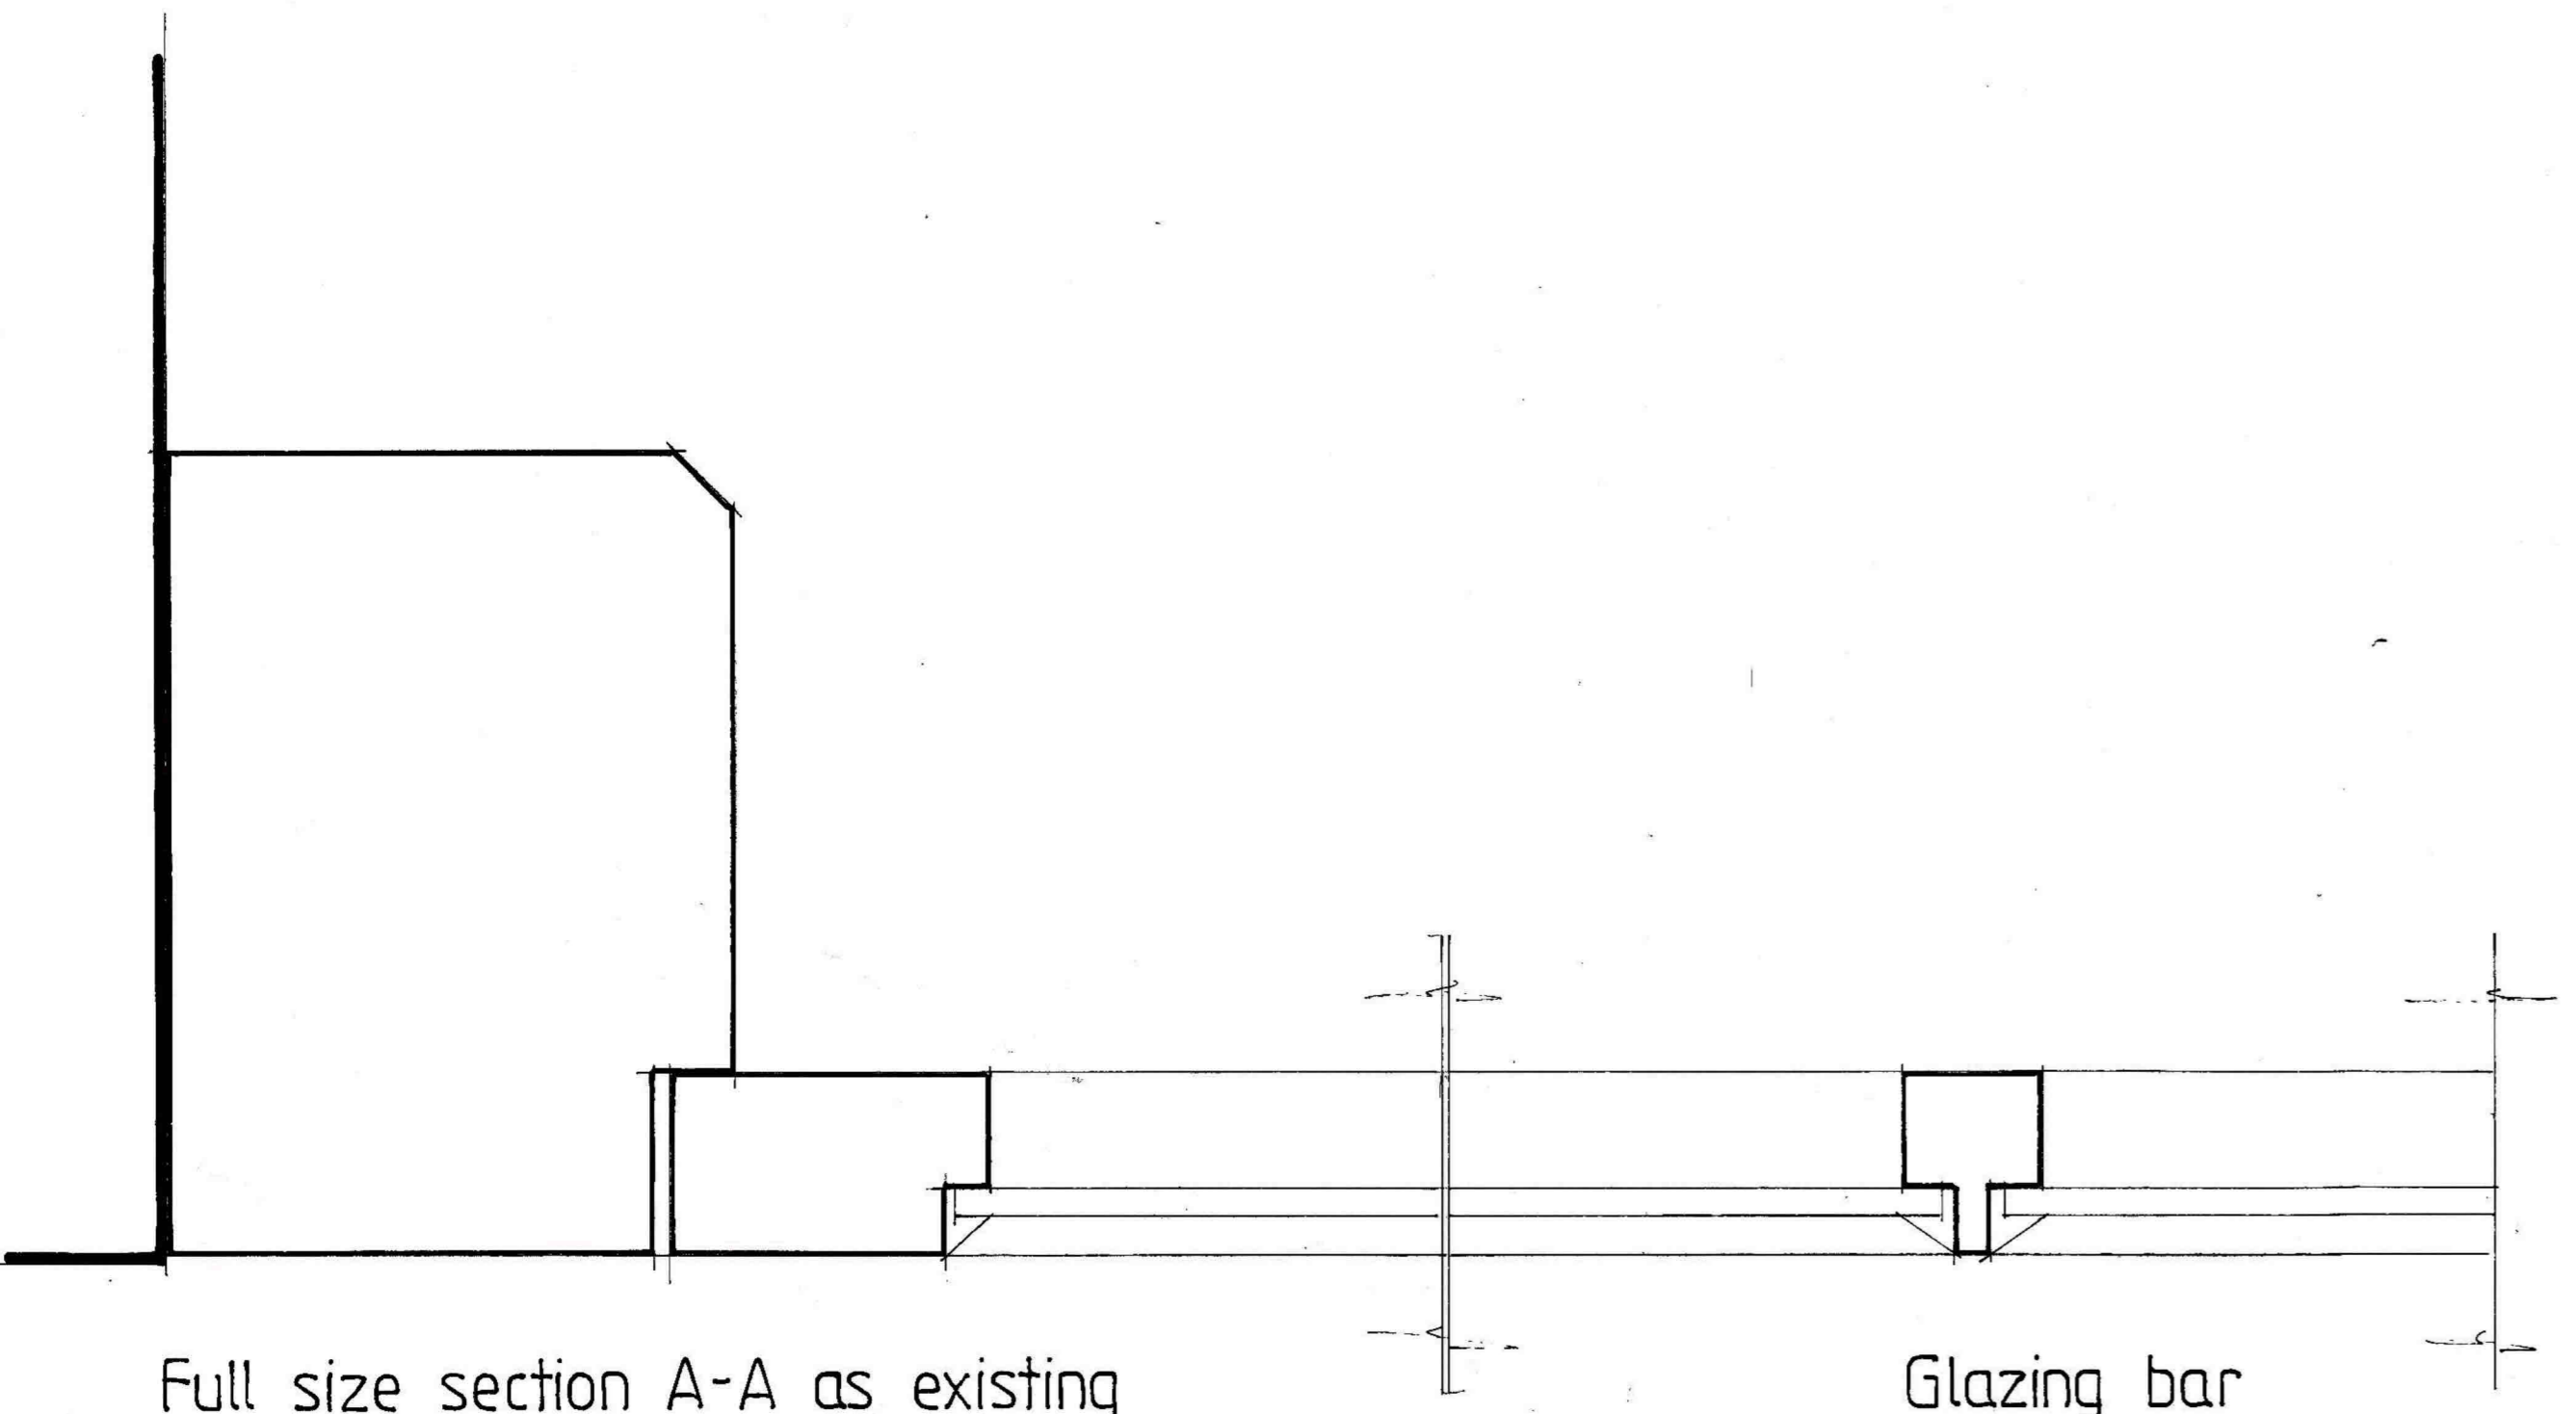

1:10 Elevation

1:10 Plan

Full size section A-A as existing

Glazing bar

Goddards Green, Cranbrook

Kitchen window range

Scale: full size & 1:10 at A1

Drwg.: GGC/0124/0

Drwg. by: T. Ellis January 2024 Tel. [REDACTED]

1:10 Scale bar:

1:1 Scale bar:

Scan