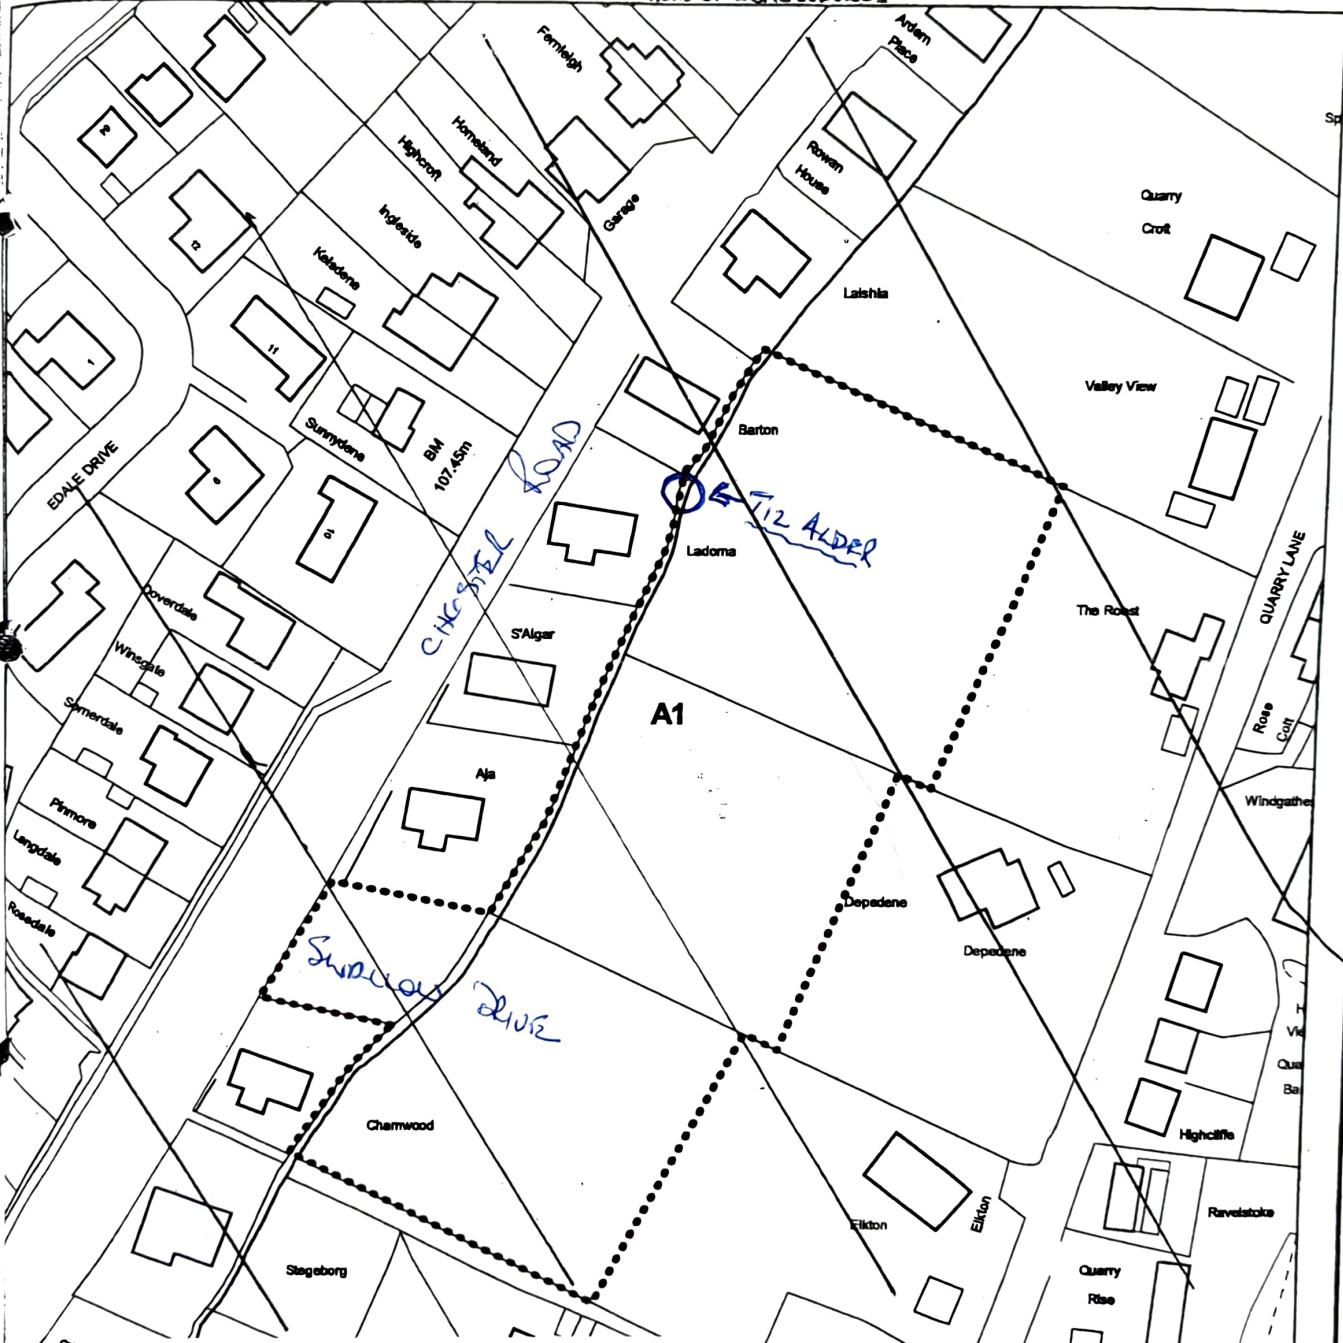

Reproduced from the Ordnance Survey
map with permission of the
Controller of HM Stationary Office
Crown Copyright reserved.
Licence N° LA 077528

HEAD OF LEGAL SERVICES

MAP DELETED UPON CONFIRMATION
OF THIS ORDER AS A MODIFIED
ORDER ON THE 7TH FEBRUARY
2003

N

Scale
1:1250