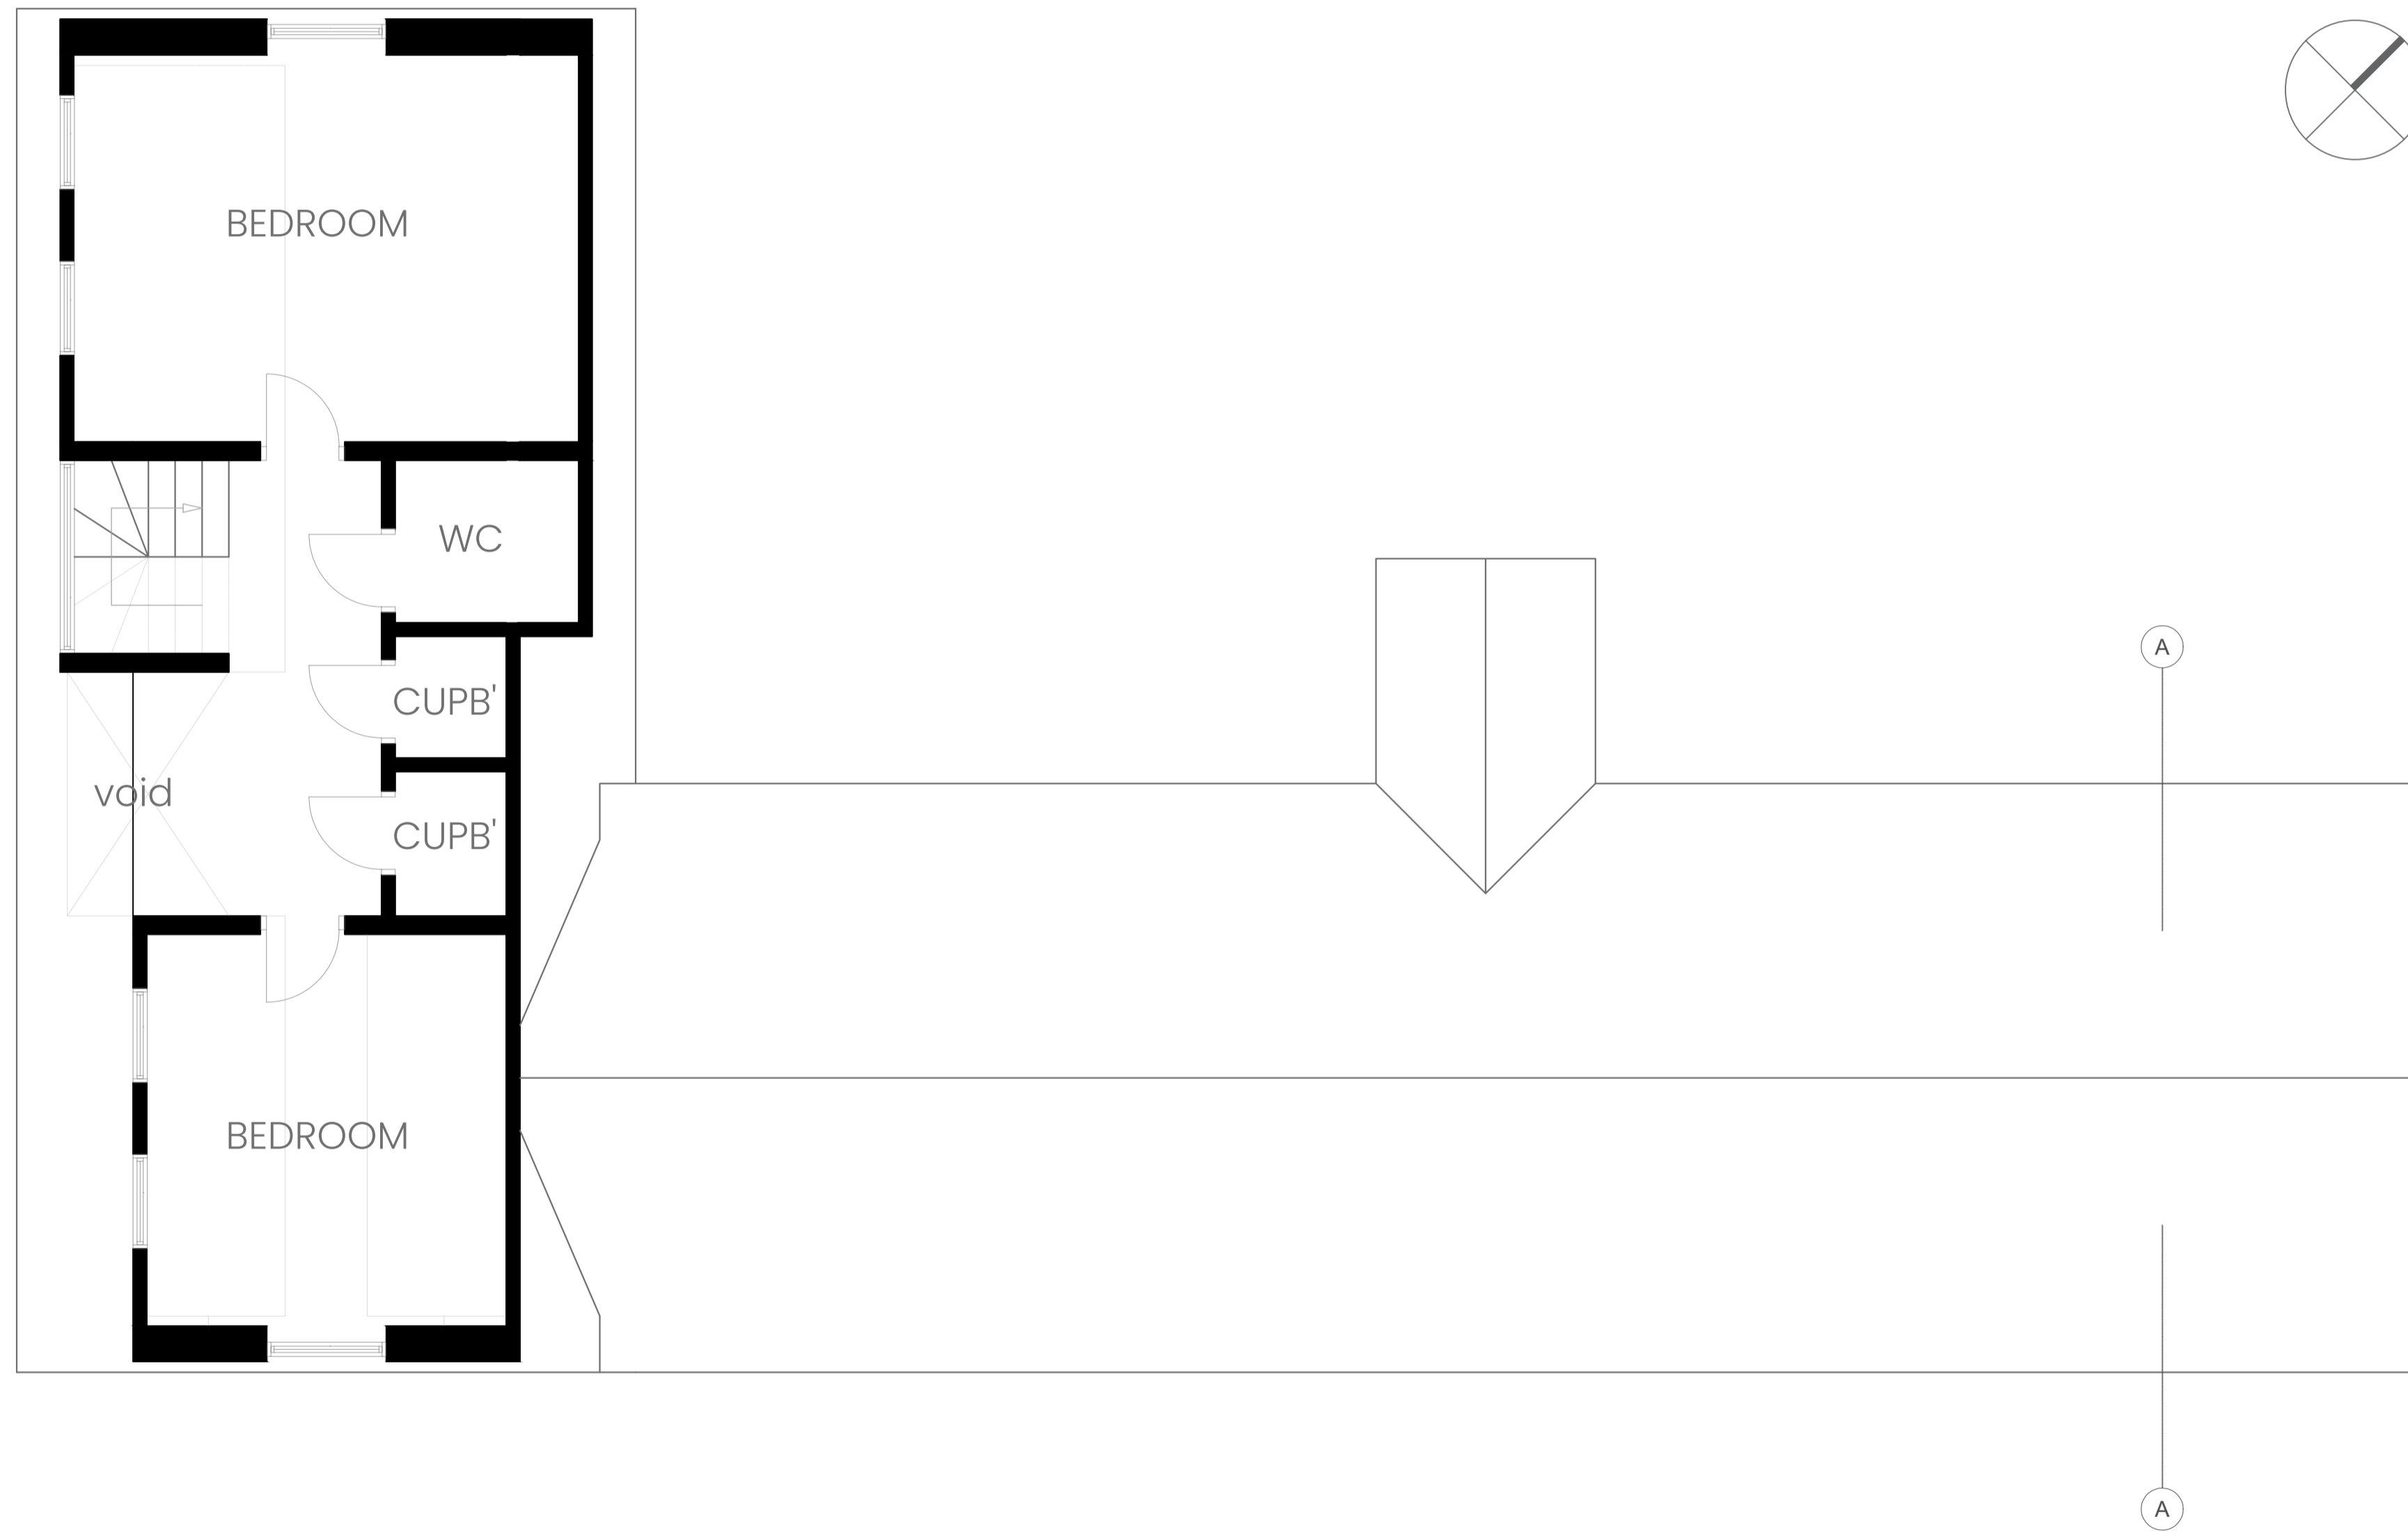

e: jack@jbds.uk t: 01892 521221

Project
 The Carriage House
 Moorecroft Farm
 Hale Oak Road
 Sevenoaks

Drawing Title:
 Survey of Existing

Scale	Date
1:50 @ A1	01/24

24101 - EXT - 002 - A3

project	category	number	rev
24101	EXT	002	A3

scale: 1:50 @ A1