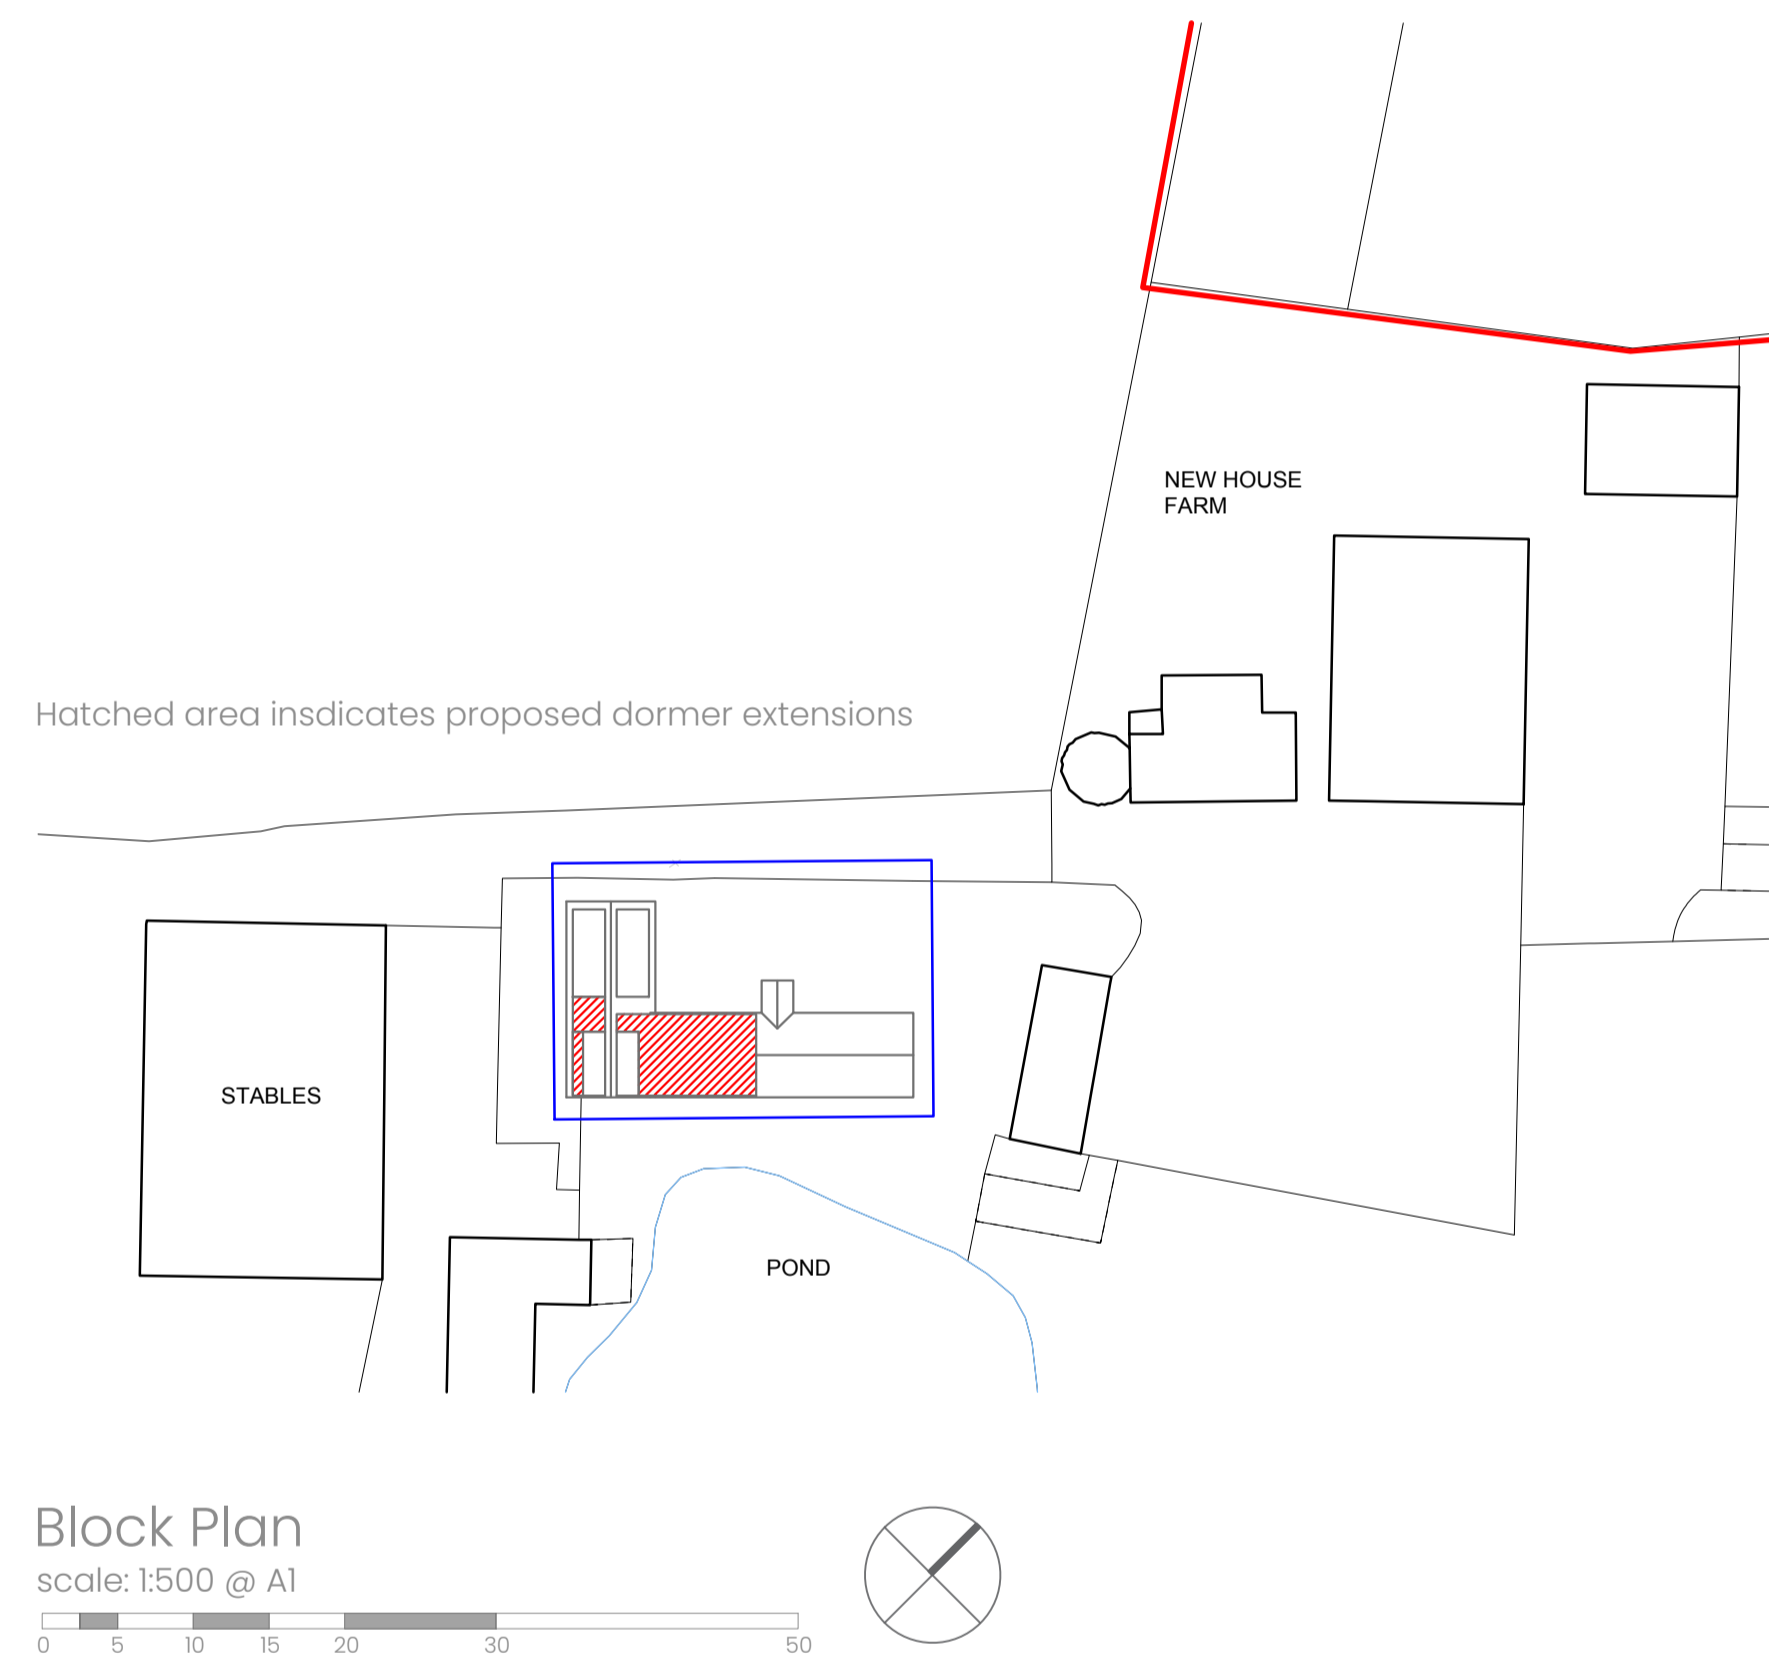

Figured dimensions only to be used.
 All dimensions to be checked on site.
 All materials and workmanship to be inline
 with British standards and codes of practice.

COPYRIGHT RESERVED

rev	reason	by	date
A1	DRAWN	JB	01/24
A2	Existing ammended	JB	01/24

e: jack@jbds.uk t: 01892 521221

Project
 The Carriage House
 Moorecroft Farm
 Hale Oak Road
 Sevenoaks

Drawing Title:

Site Location / Block Plan

Scale	Date
various @ A1	01/24

24101 - SIT - 001 - A2

project	category	number	rev
24101	SIT	001	A2