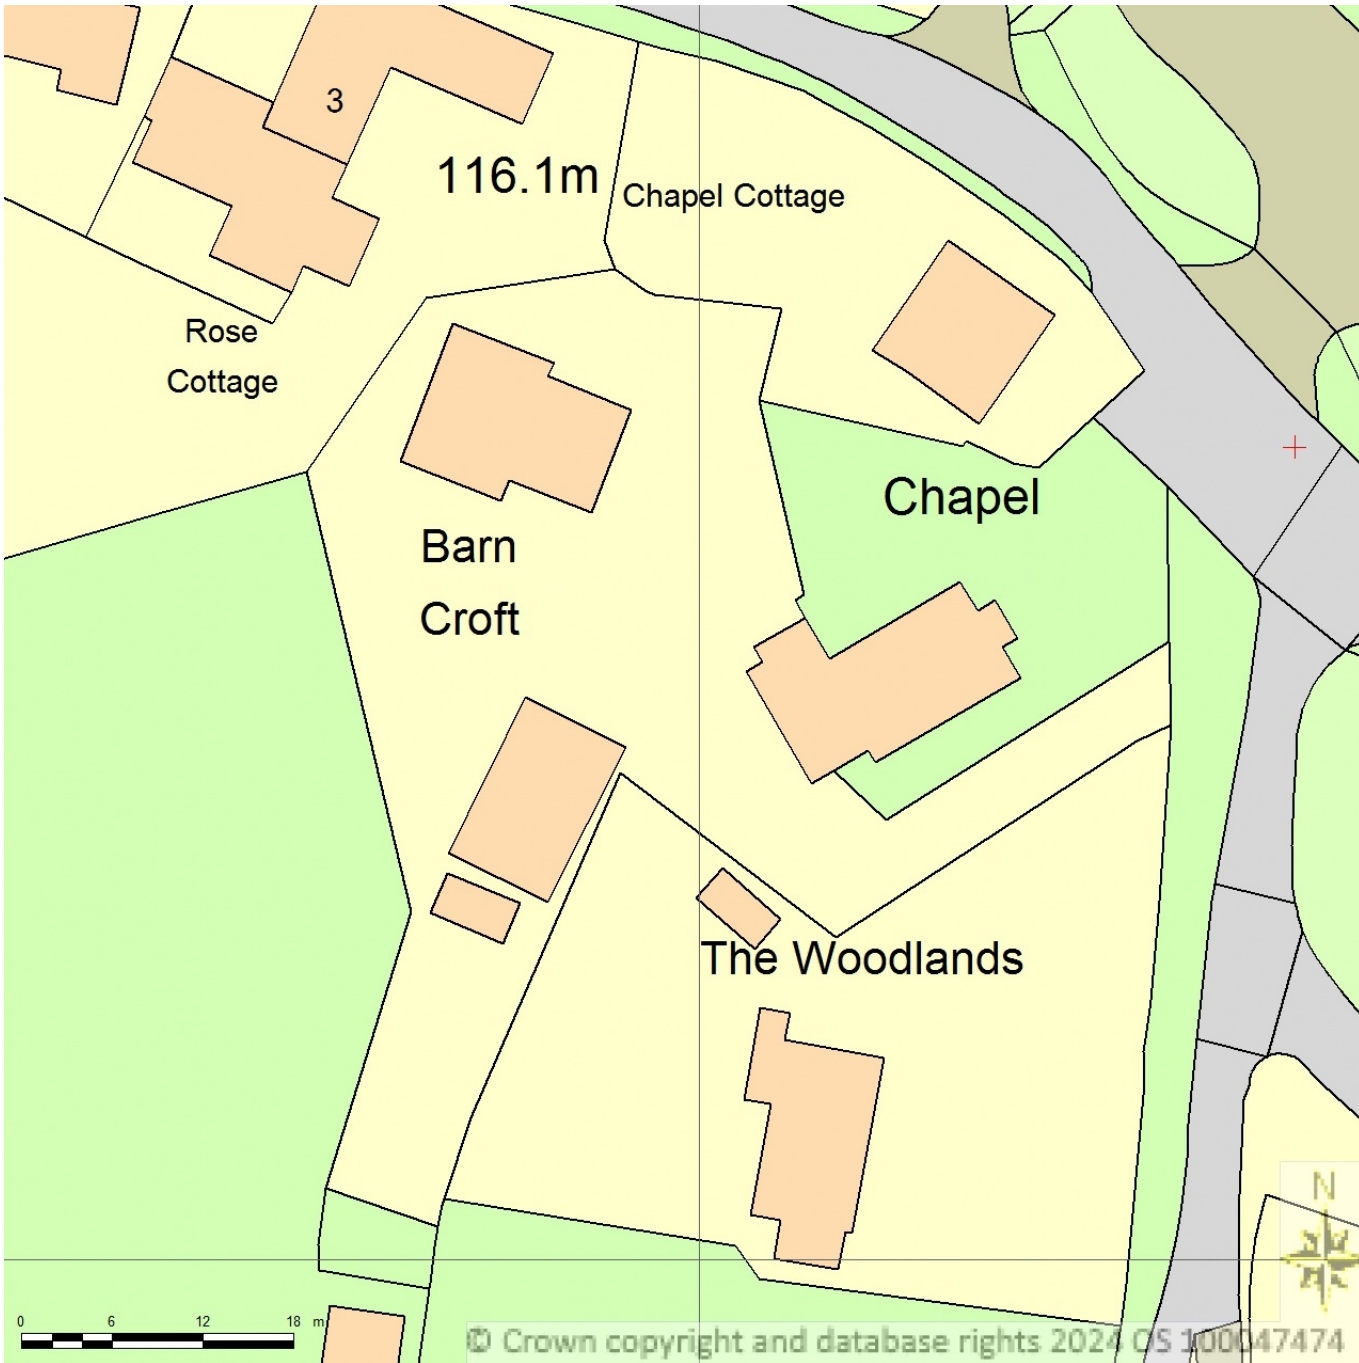

BLOCK/SITE PLAN
AREA 90m x 90m
SCALE: 1:500 on A4
CENTRE COORDINATES: 370099 , 283238

EXISTING BLOCK PLAN

Supplied by Streetwise Maps Ltd
www.streetwise.net
Licence No: 100047474
13:11:29 13/02/2024