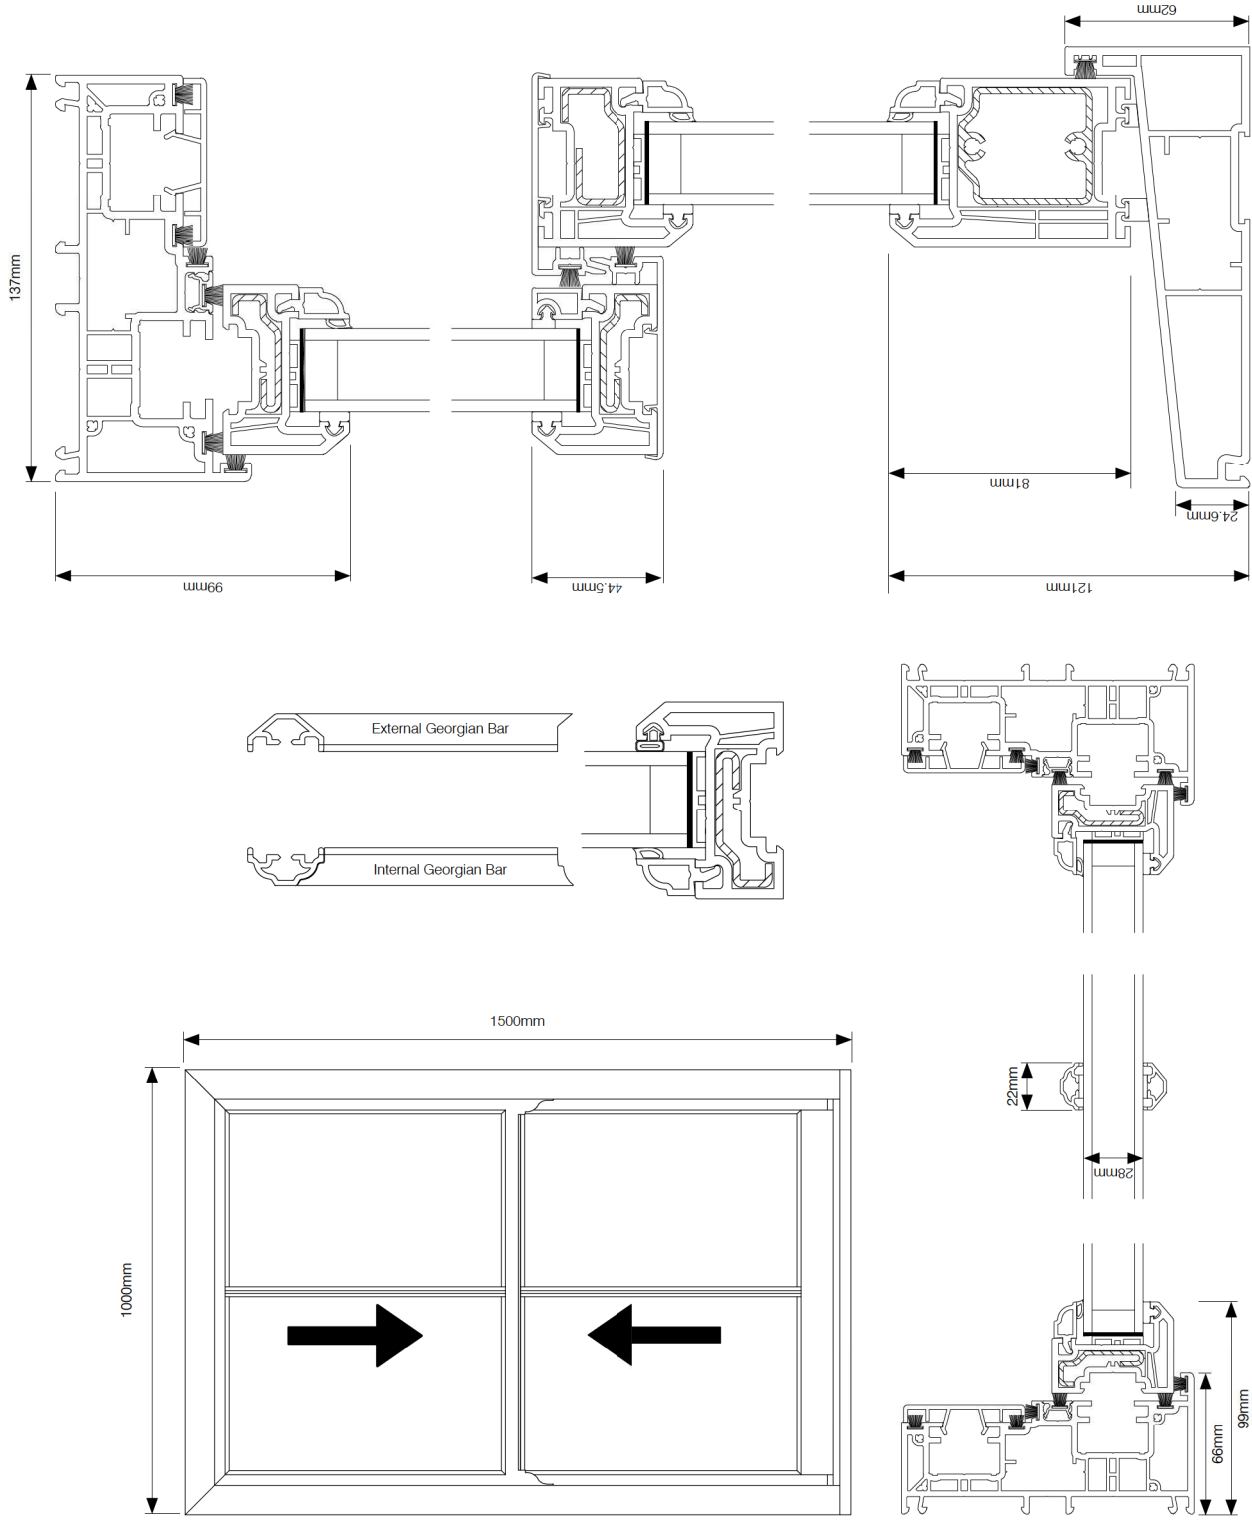

Colour hardware options