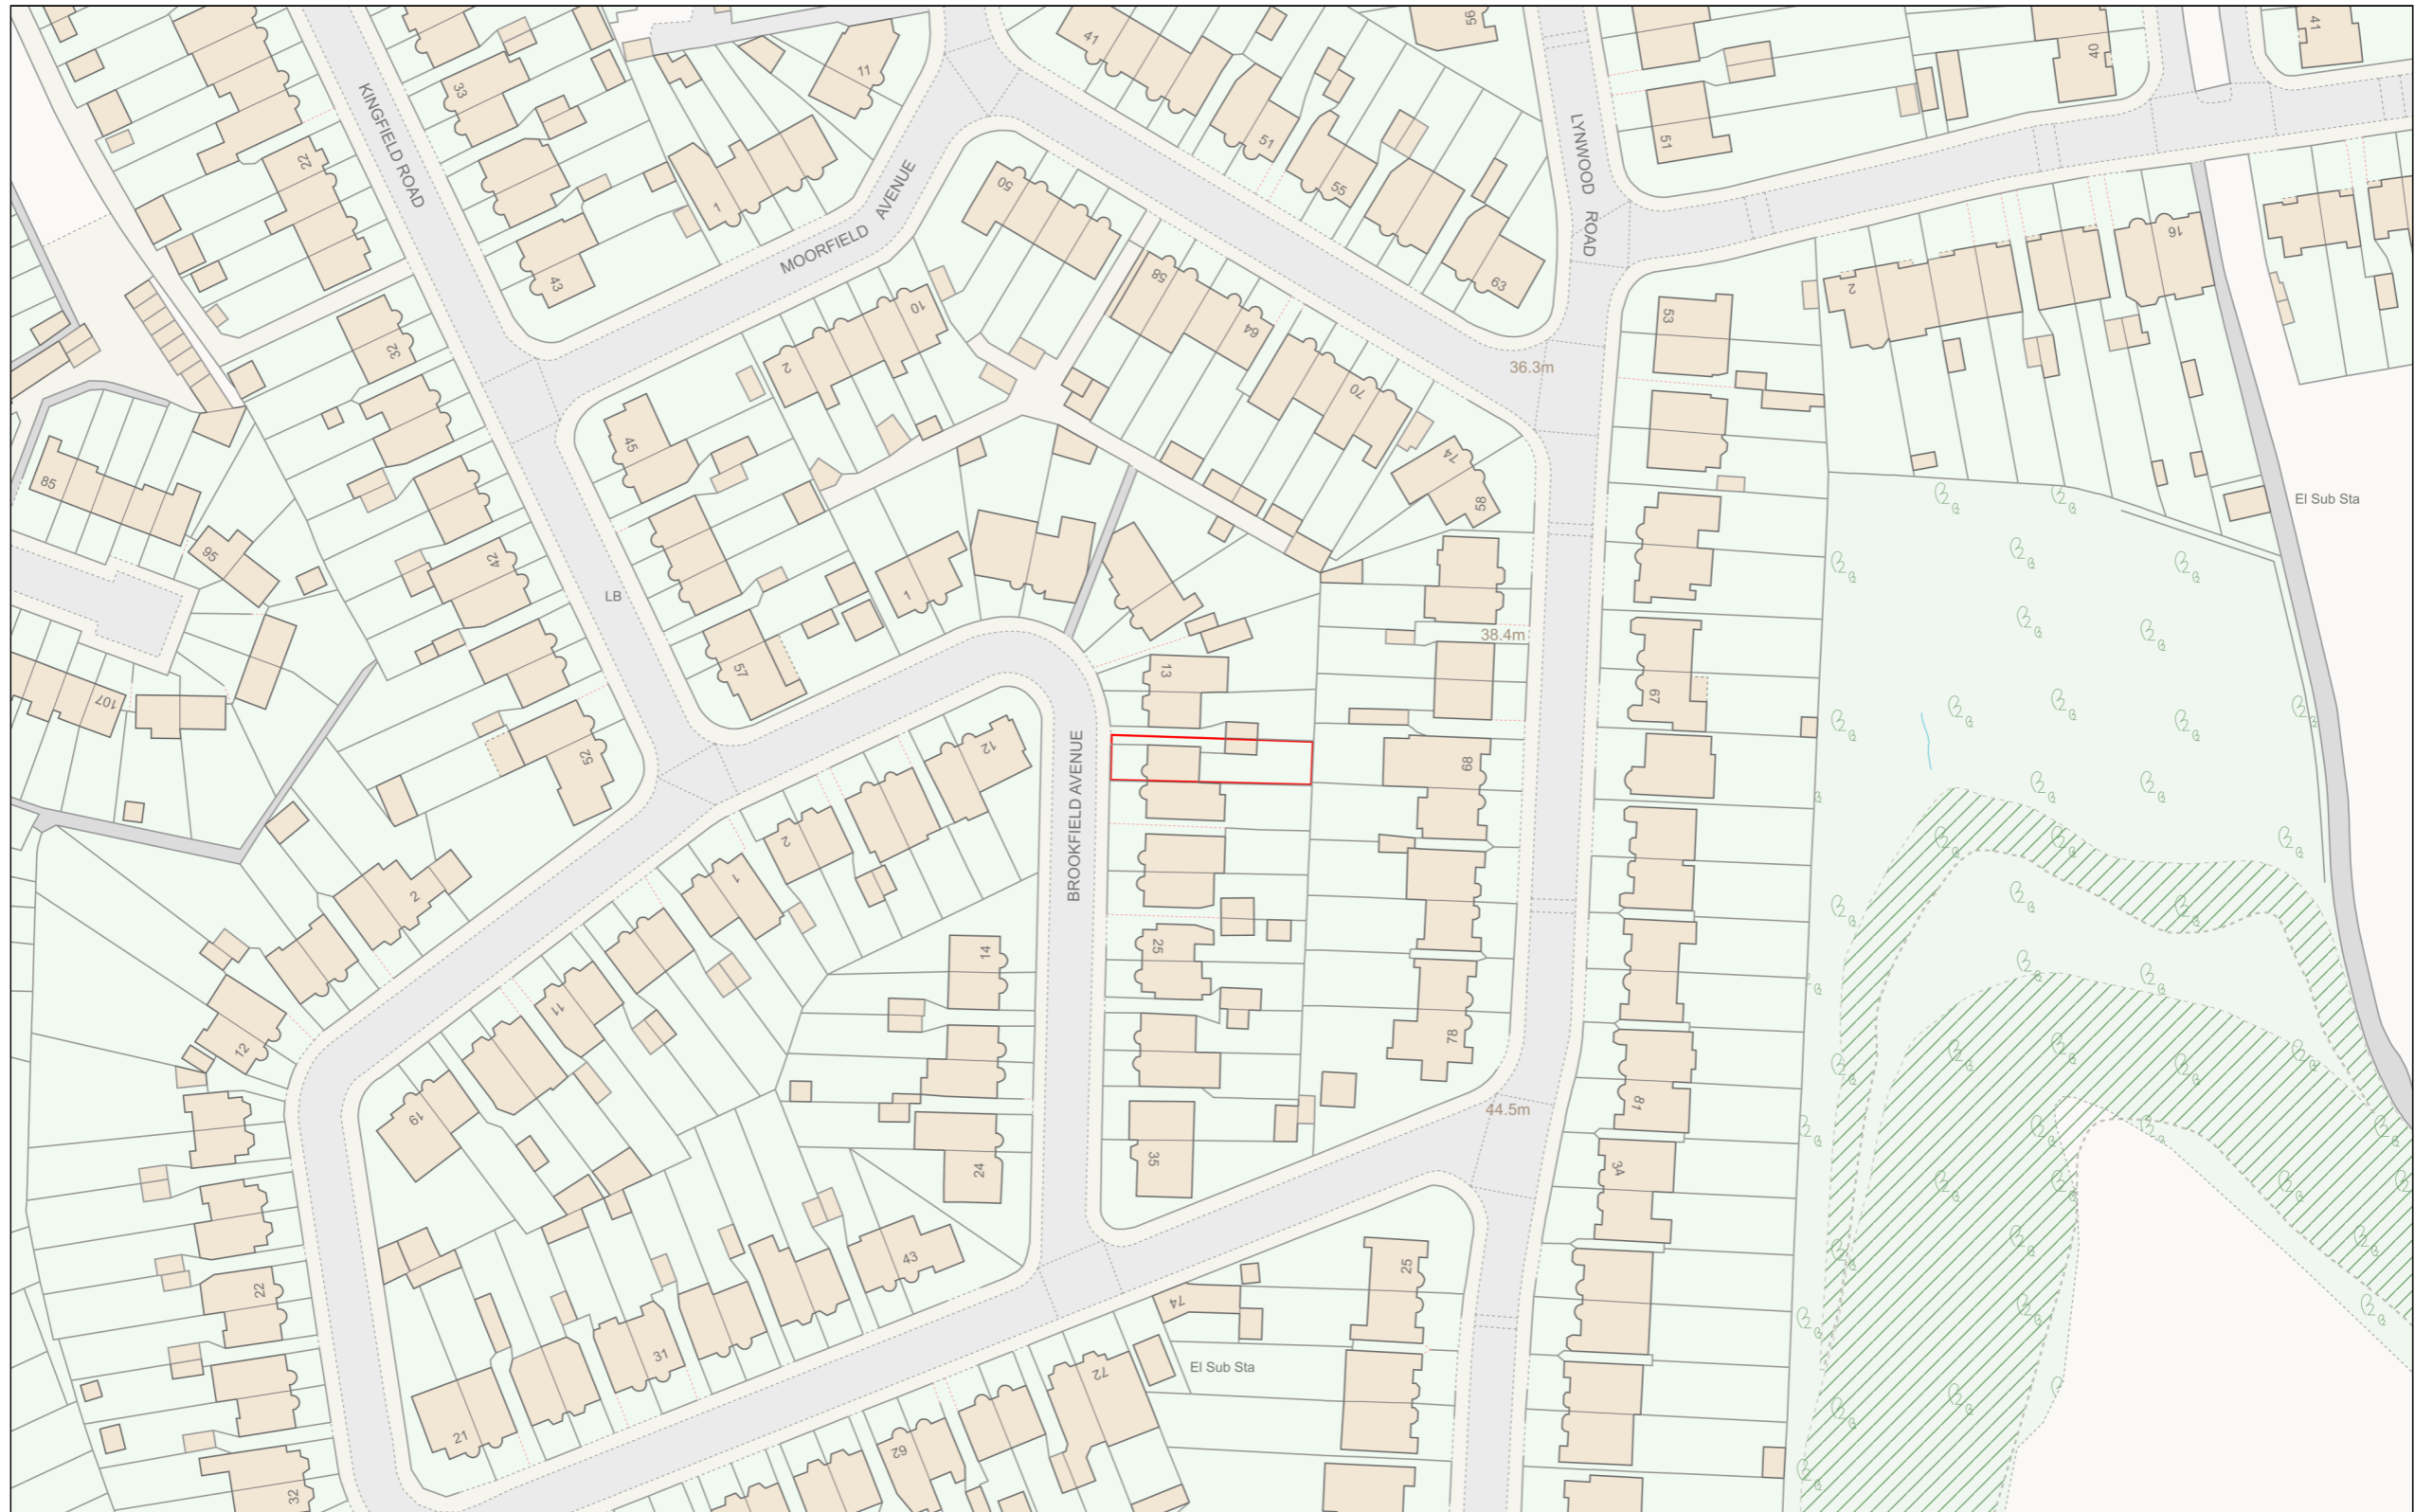

Location Plan

Site Address: 17, Brookfield Avenue, Ealing, W5 1LA

Date Produced: 12-Feb-2024

Scale: 1:1250 @A3

Planning Portal Reference: PP-12789704v1