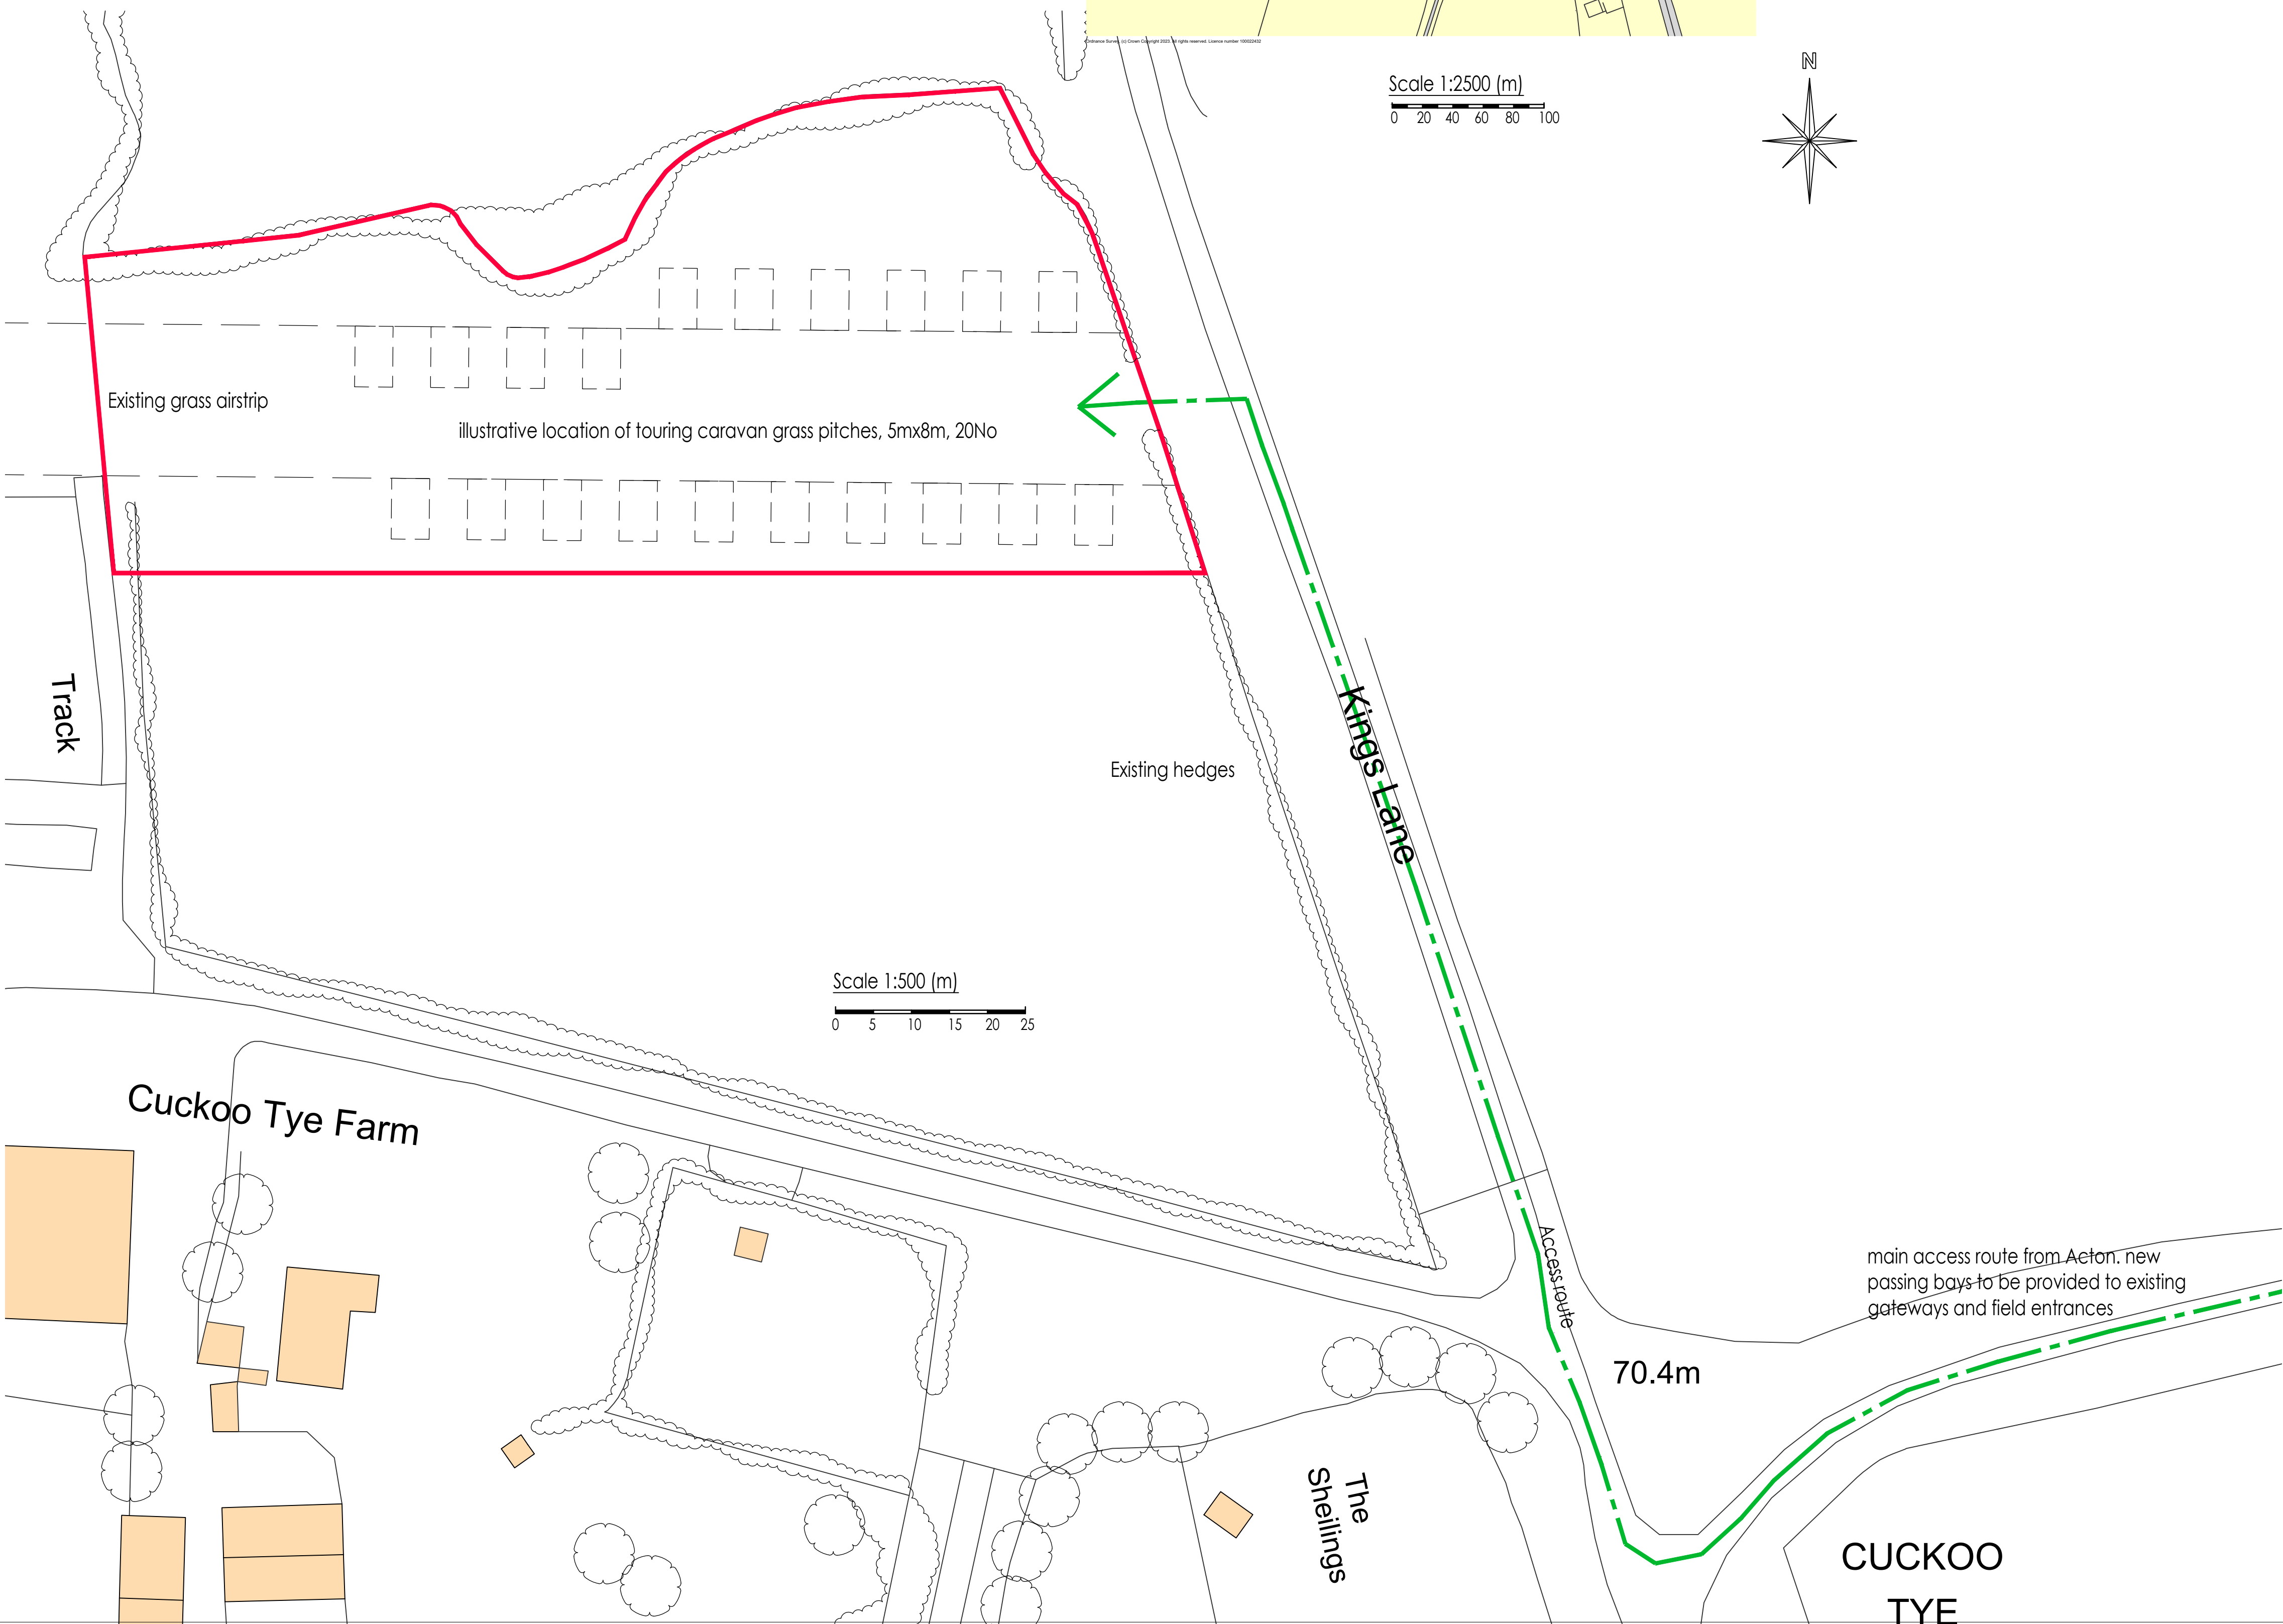

Scale 1:2500 (m)  
0 20 40 60 80 100

Scale 1:500 (m)  
0 5 10 15 20 25

**Whymark & Moulton**  
Chartered Surveyors &  
Building Engineers  
14 Cornard Road, Sudbury,  
Suffolk, CO10 2XA  
Tele: 01787 371371

Project  
**PROPOSED TOURING CARAVAN PITCHES  
CUCKOO TYE FARM  
CUCKOO TYE  
ACTON**

Scale 1:500, 1:2500 Date Jan 2024

Drawing No 23/138-01

Amendments