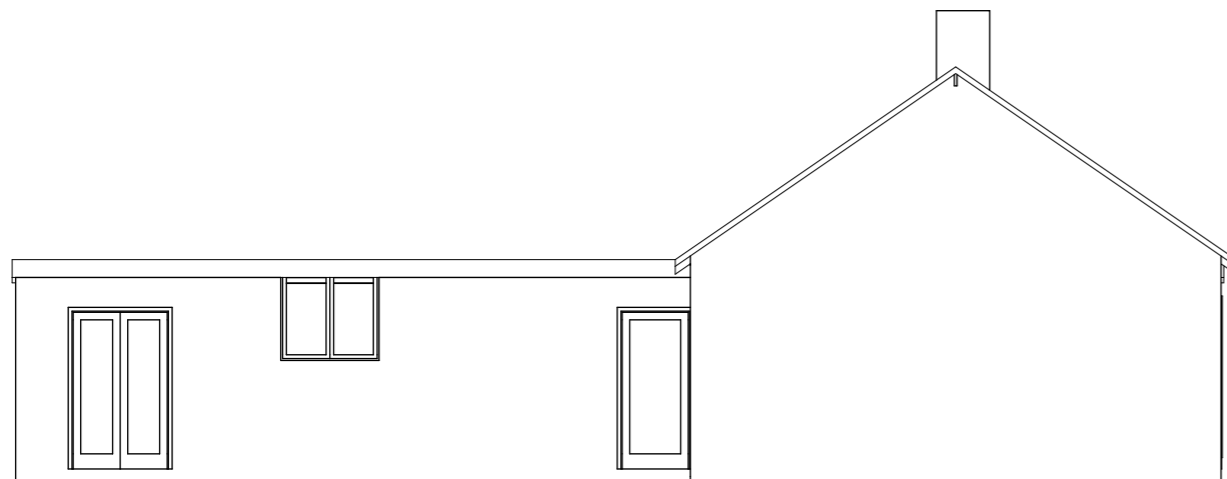

E-01 East Elevation 1:100

E-04 West Elevation 1:100

E-02 South Elevation 1:100

E-03 North Elevation 1:100

SG PEGLAU
EYRIN
FALMOUTH TR11 5BD
07717 222 527
peglau@onetel.com

Mr & Mrs Moyle

20 Knights Meadows
Carnon Downs
TR3 6HU

Job Title

Dormer Conversion

20 Knights Meadows
Carnon Downs
TR3 6HU

Drawing Name

**Existing
East Elevation, South Elevation,
North Elevation, West Elevation**

Drawing Status

Planning Application

Drawn by
SG PEGLAU

Date 15/05/17

Checked by
SG PEGLAU

Date 15/05/17

Drawing Scale

1:100 @ A3

Layout ID

312A3EX.04

Status