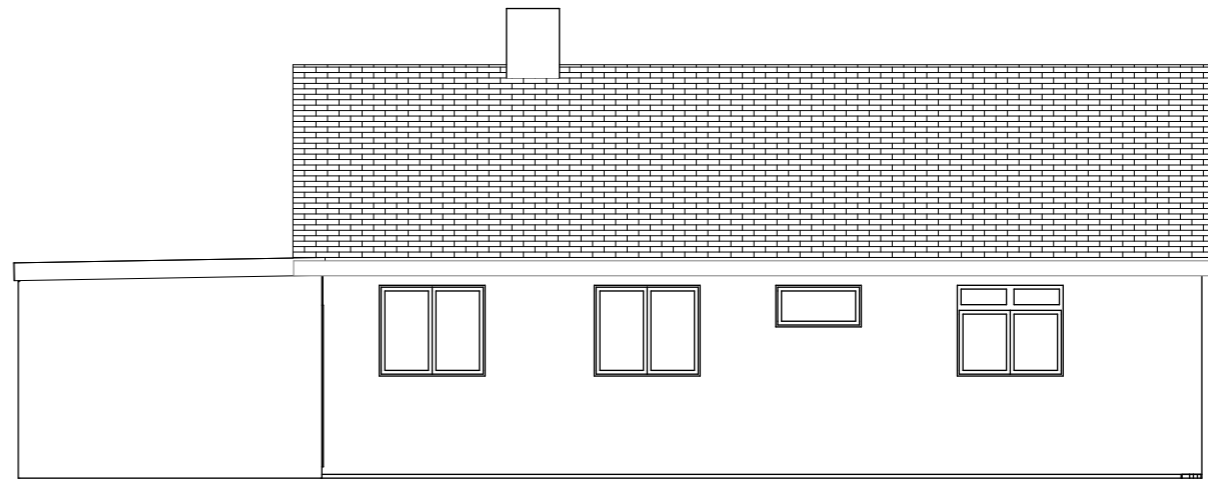

E-01 East Elevation 1:100

E-04 West Elevation 1:100

E-02 South Elevation 1:100

E-03 North Elevation 1:100

SG PEGLAU
EYRIN
FALMOUTH TR11 5BD
07717 222 527
peglau@onetel.com

Mr & Mrs Moyle

20 Knights Meadows
Carnon Downs
TR3 6HU

Job Title

Dormer Conversion

20 Knights Meadows
Carnon Downs
TR3 6HU

Drawing Name

**Existing
East Elevation, South Elevation,
North Elevation, West Elevation**

Drawing Status

Planning Application

Drawn by
SG PEGLAU

Date 15/05/17

Checked by
SG PEGLAU

Date 15/05/17

Drawing Scale

1:100 @ A3

Layout ID

312A3EX.04

Status