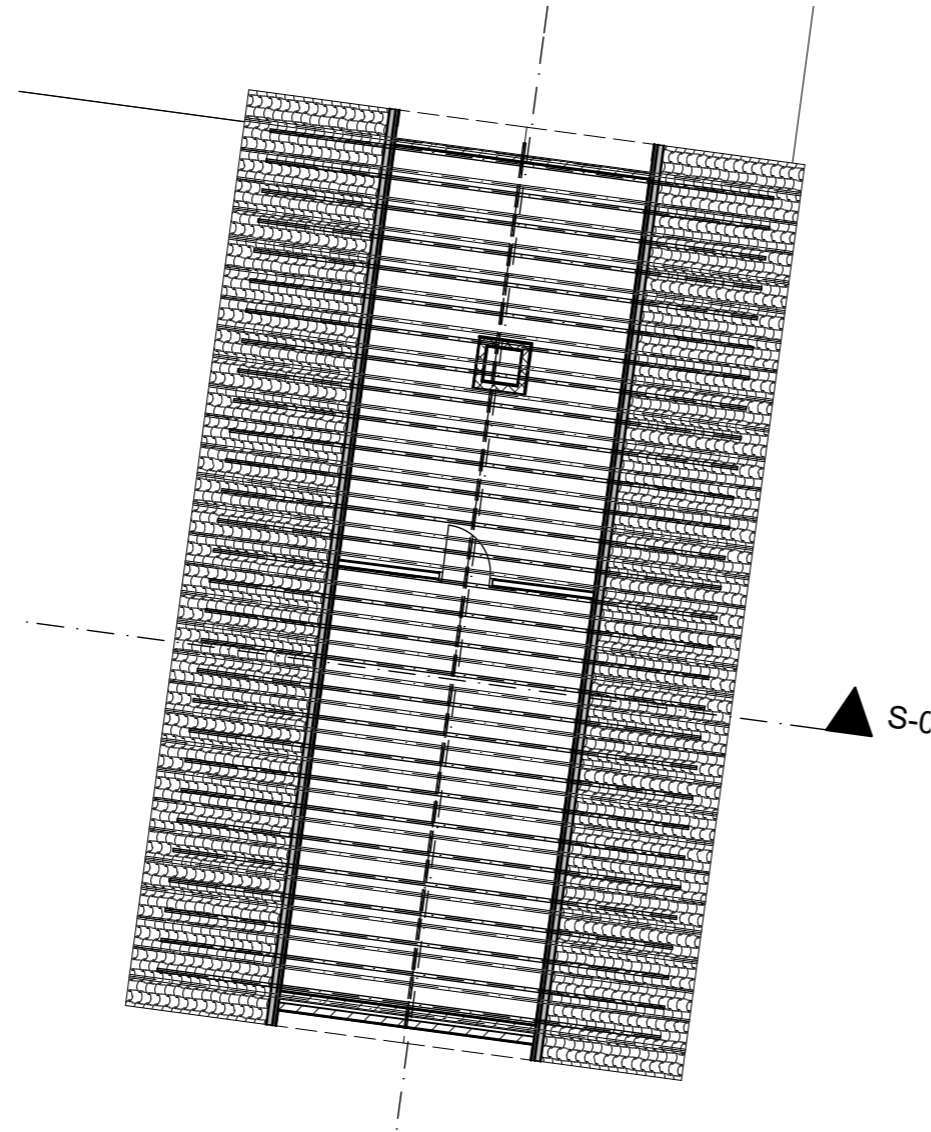

-1. 1:100

N

1. 01-Loft 1:100

SG PEGLAU
EYRIN
FALMOUTH TR11 5BD
07717 222 527
peglau@onetel.com

Mr & Mrs Moyle

20 Knights Meadows
Carnon Downs
TR3 6HU

Job Title

Dormer Conversion

20 Knights Meadows
Carnon Downs
TR3 6HU

Drawing Name

Existing

01-Loft

Drawing Status

Planning Application

Drawn by
SG PEGLAU

Date 15/05/17

Checked by
SG PEGLAU

Date 15/05/17

Drawing Scale

1:100 @ A3

Layout ID

312A3EX.03

Status

Revision