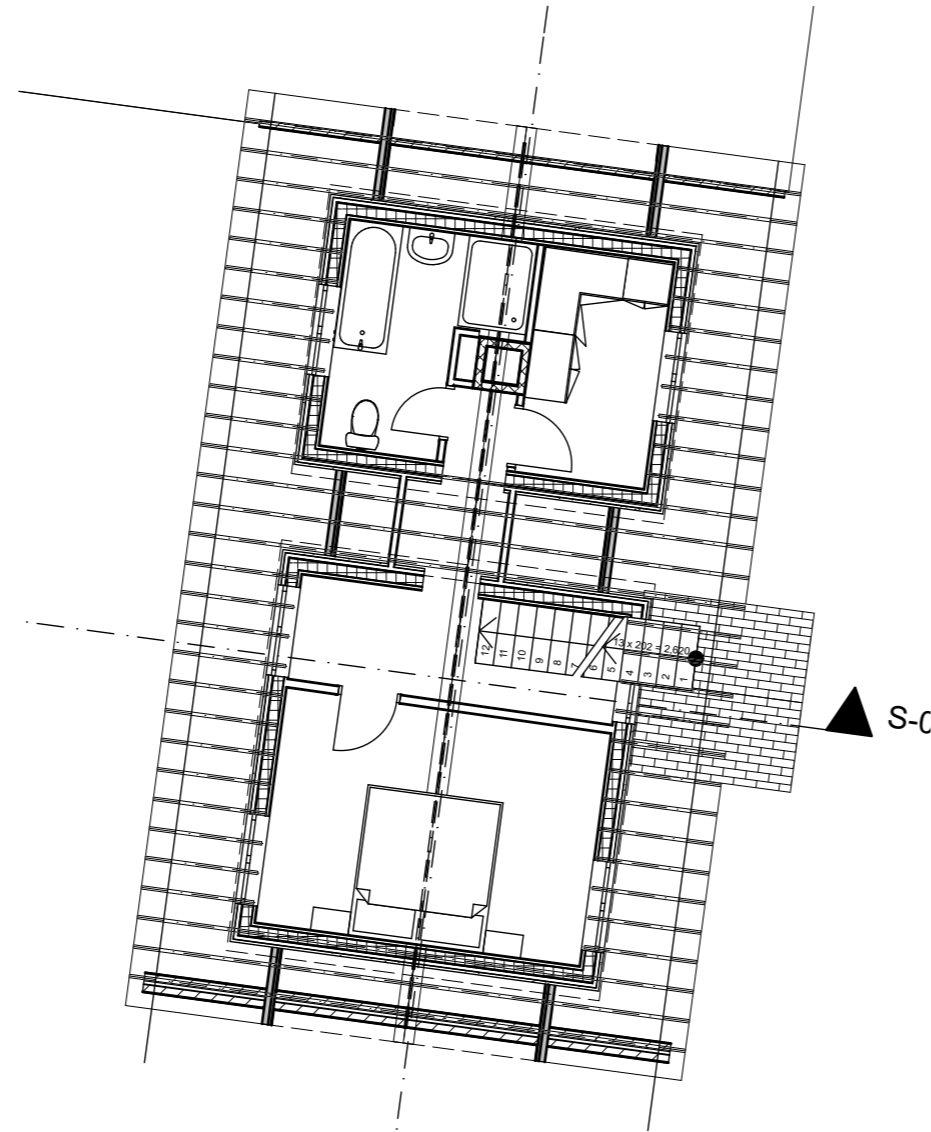

-1. 1:100

N

1. 01-Loft 1:100

SG PEGLAU
EYRIN
FALMOUTH TR11 5BD
07717 222 527
peglau@onetel.com

Mr & Mrs Moyle

20 Knights Meadows
Carnon Downs
TR3 6HU

Job Title

Dormer Conversion

20 Knights Meadows
Carnon Downs
TR3 6HU

Drawing Name

Proposed

01-Loft

Drawing Status

Planning Application

Drawn by
SG PEGLAU

Date 15/05/17

Checked by
SG PEGLAU

Date 15/05/17

Drawing Scale

1:100 @ A3

Layout ID

312A3P1.03

Status

Revision