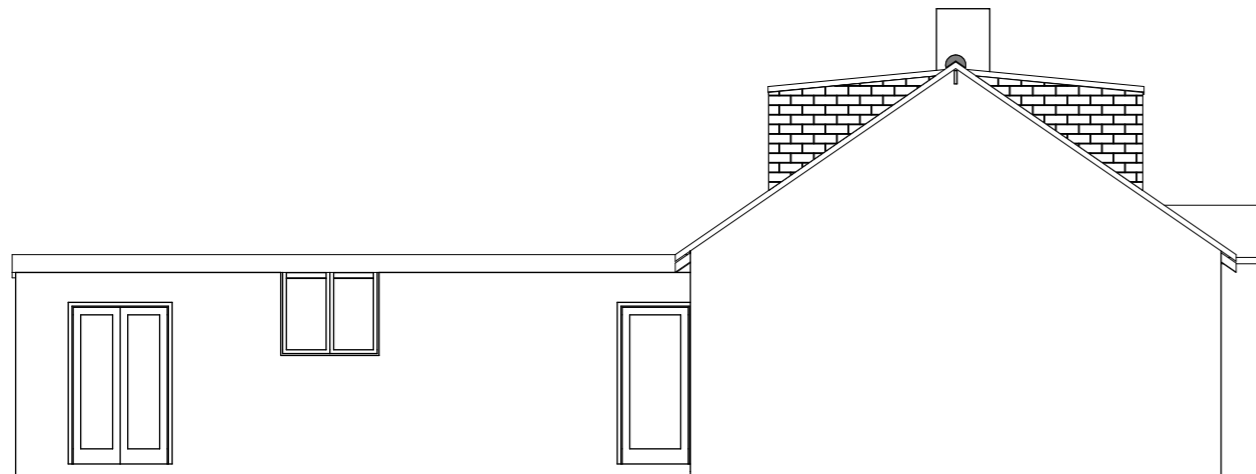

E-01 East Elevation 1:100

E-04 West Elevation 1:100

E-02 South Elevation 1:100

E-03 North Elevation 1:100

SG PEGLAU
EYRIN
FALMOUTH TR11 5BD
07717 222 527
peglau@onetel.com

Mr & Mrs Moyle

20 Knights Meadows
Carnon Downs
TR3 6HU

Job Title

Dormer Conversion

20 Knights Meadows
Carnon Downs
TR3 6HU

Drawing Name **Proposed
East Elevation, South Elevation,
North Elevation, West Elevation**

Drawing Status

Planning Application

Drawn by
SG PEGLAU

Date 15/05/17

Checked by
SG PEGLAU

Date 15/05/17

Drawing Scale

1:100 @ A3

Layout ID

312A3P1.04

Status