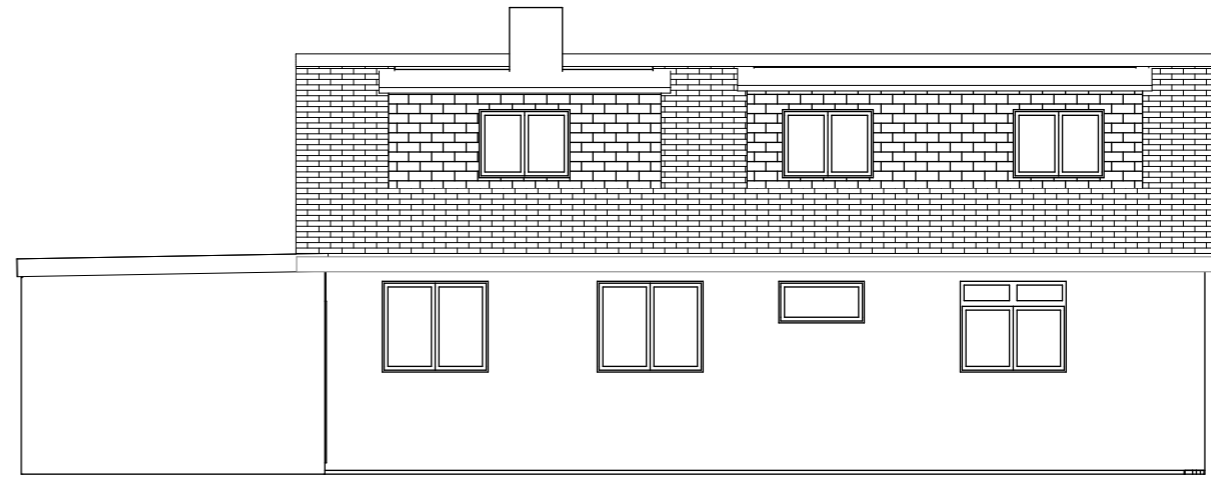

E-01 East Elevation 1:100

E-04 West Elevation 1:100

E-02 South Elevation 1:100

E-03 North Elevation 1:100

SG PEGLAU
EYRIN
FALMOUTH TR11 5BD
07717 222 527
peglau@onetel.com

Mr & Mrs Moyle

20 Knights Meadows
Carnon Downs
TR3 6HU

Job Title

Dormer Conversion

20 Knights Meadows
Carnon Downs
TR3 6HU

Drawing Name **Proposed
East Elevation, South Elevation,
North Elevation, West Elevation**

Drawing Status

Planning Application

Drawn by
SG PEGLAU

Date 15/05/17

Checked by
SG PEGLAU

Date 15/05/17

Drawing Scale

1:100 @ A3

Layout ID

312A3P1.04

Status