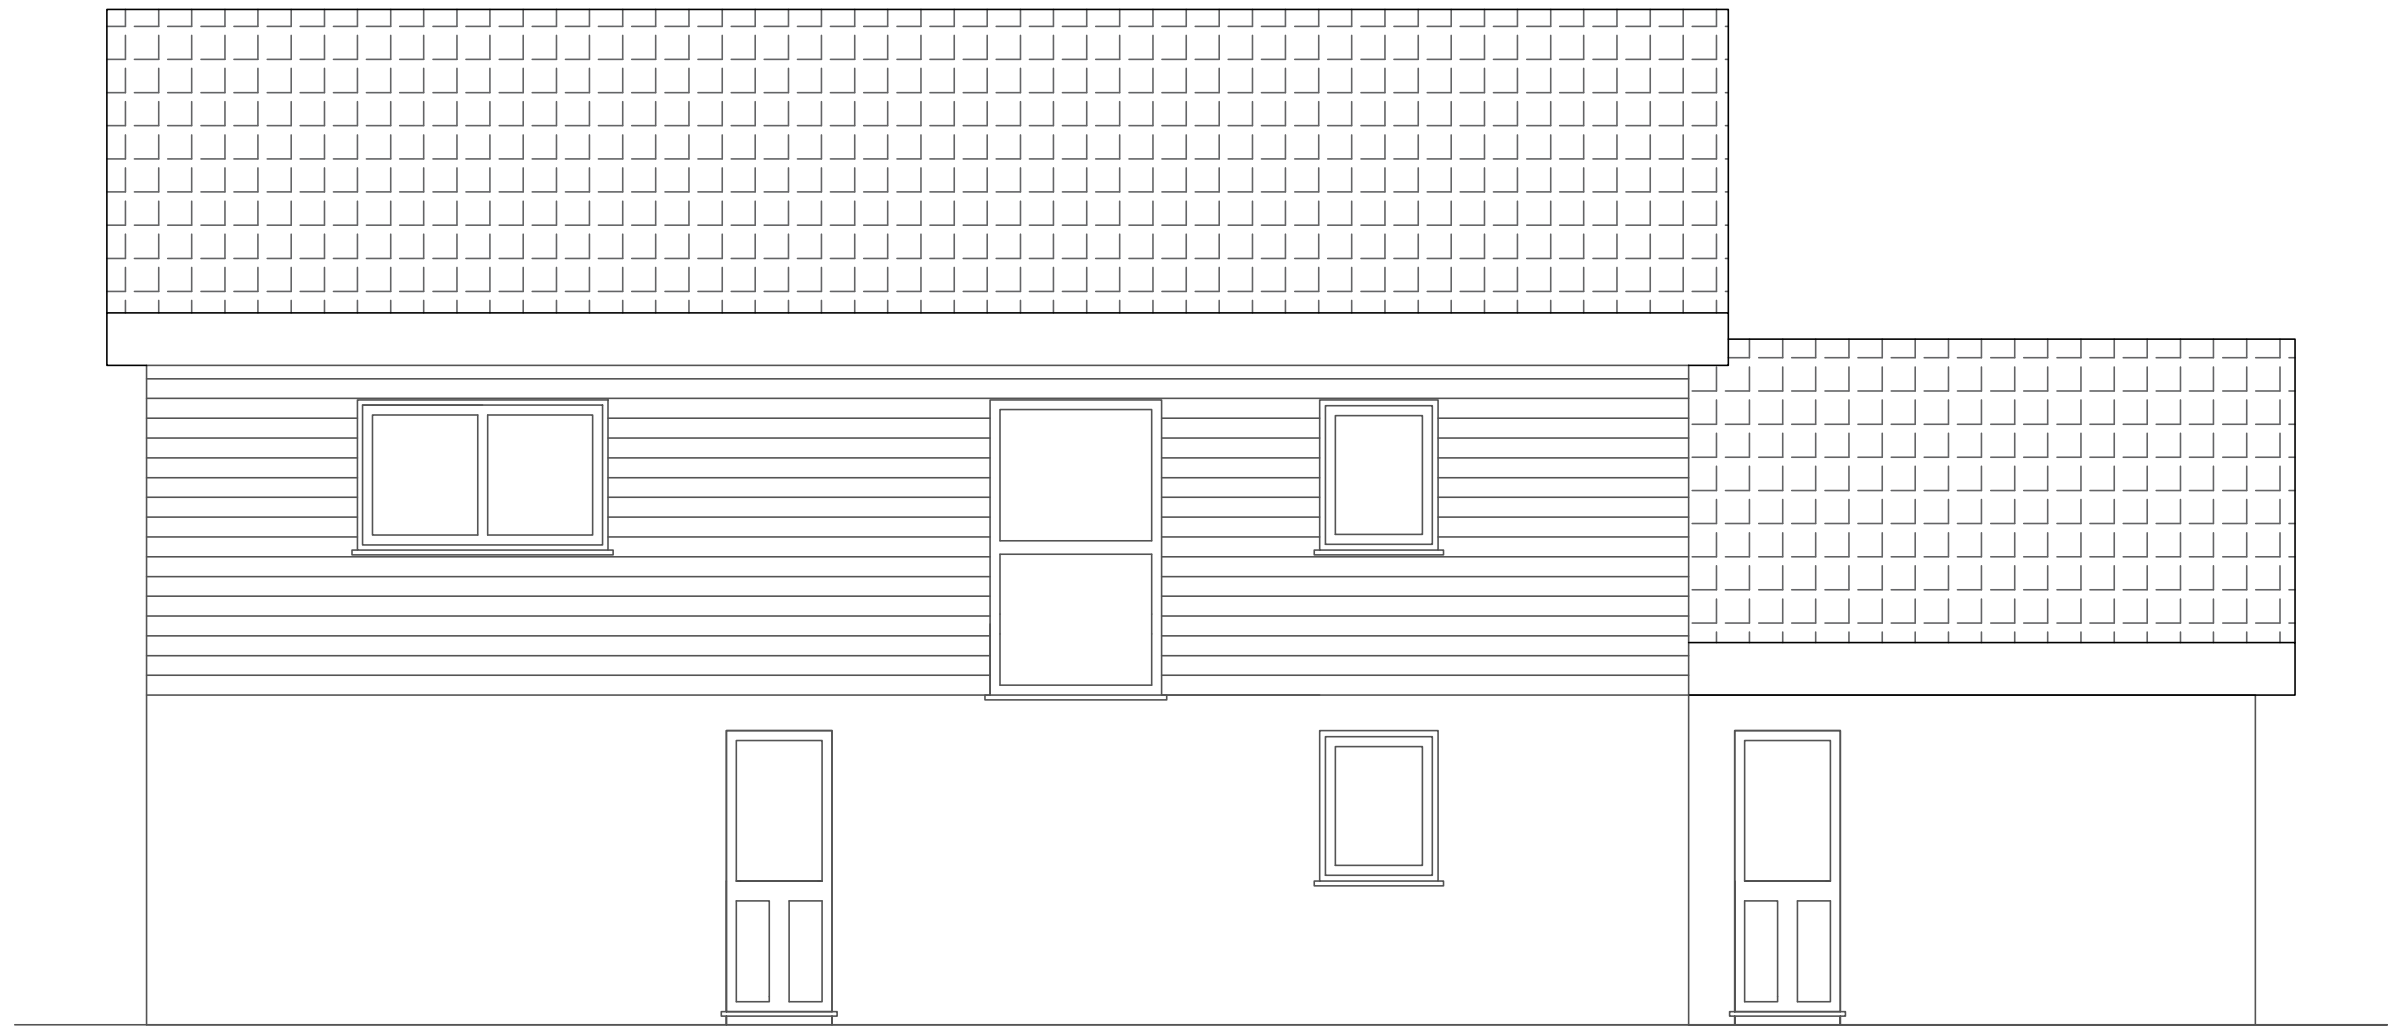

Scale 0 1 2 3 4 5 Metres

PROPOSED NORTH ELEVATION

CLIENT  
Mr Steven Hackett

PROJECT  
Tregaswith (Two Storey Detached)

DRAWING NO.  
SH - Proposed North Elevation 07

**DONFORNI LTD**

DATE  
15/11/23

AUTHOR  
J old

SCALE  
1:50 @ A3