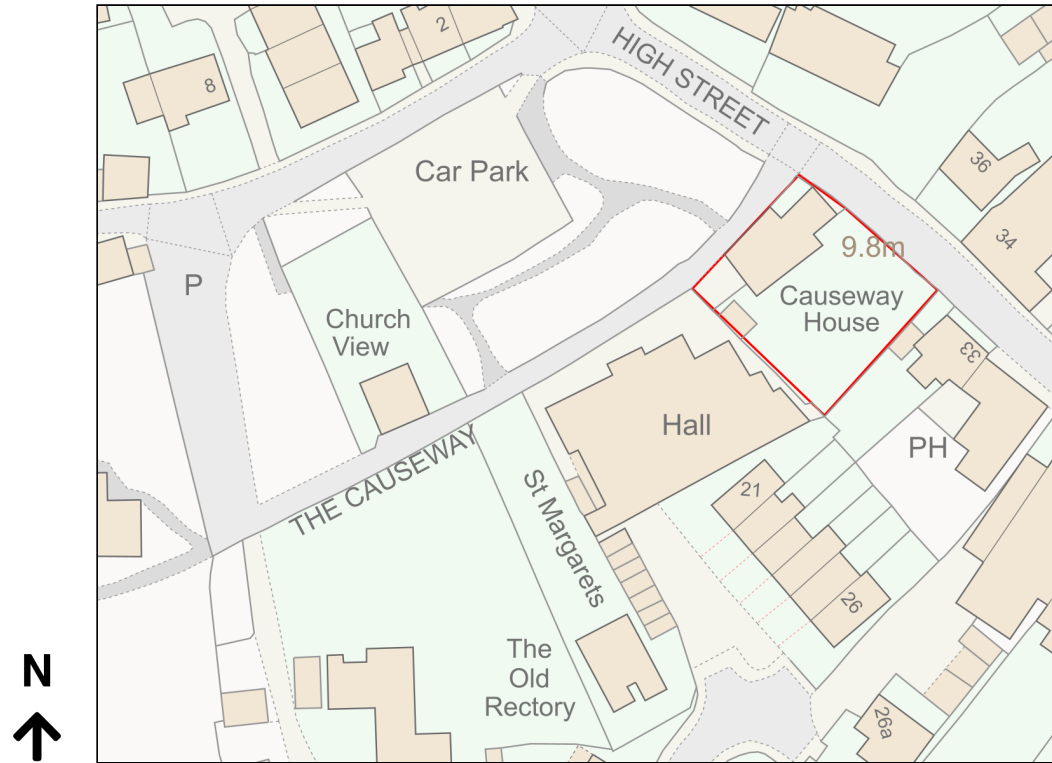

# Location Plan

Site Address: Causeway House, The Causeway, Yatton, BS49 4HL

Date Produced: 31-Jan-2024

Scale: 1:1250 @A4

Planning Portal Reference: PP-12767650v1