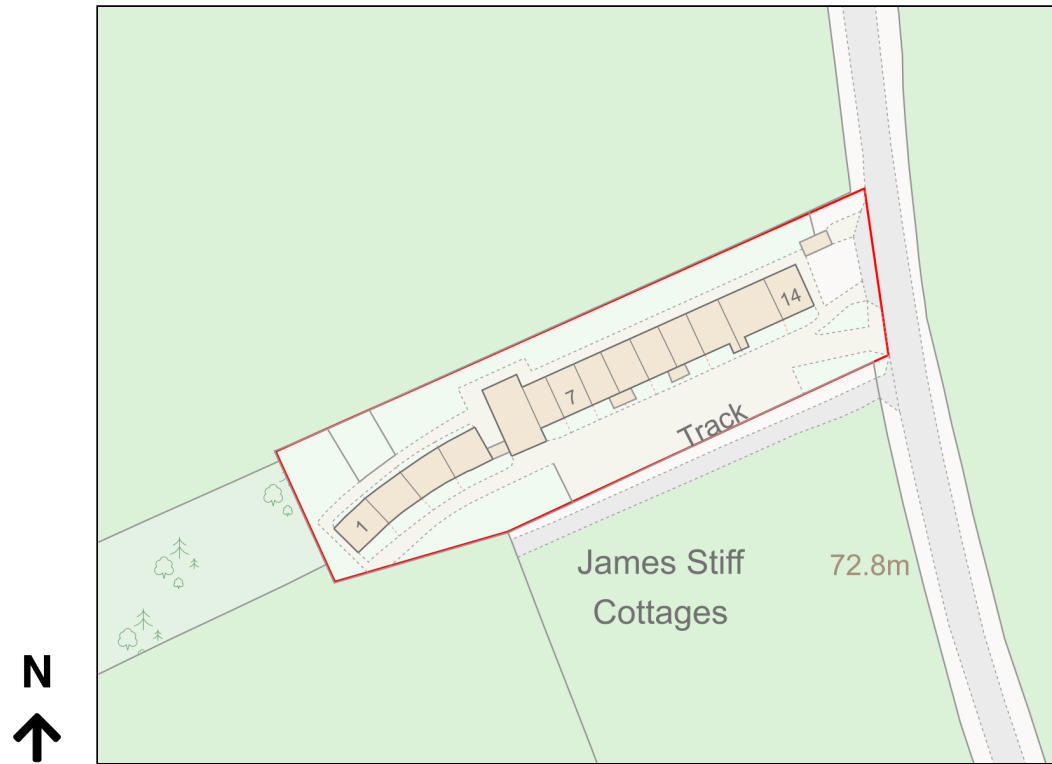

Location Plan

Site Address: James Stiff Cottages, Almshouse Road, Rougham, IP30 9JL

Date Produced: 09-Jan-2024

Scale: 1:1250 @A4

Planning Portal Reference: PP-12707128v1