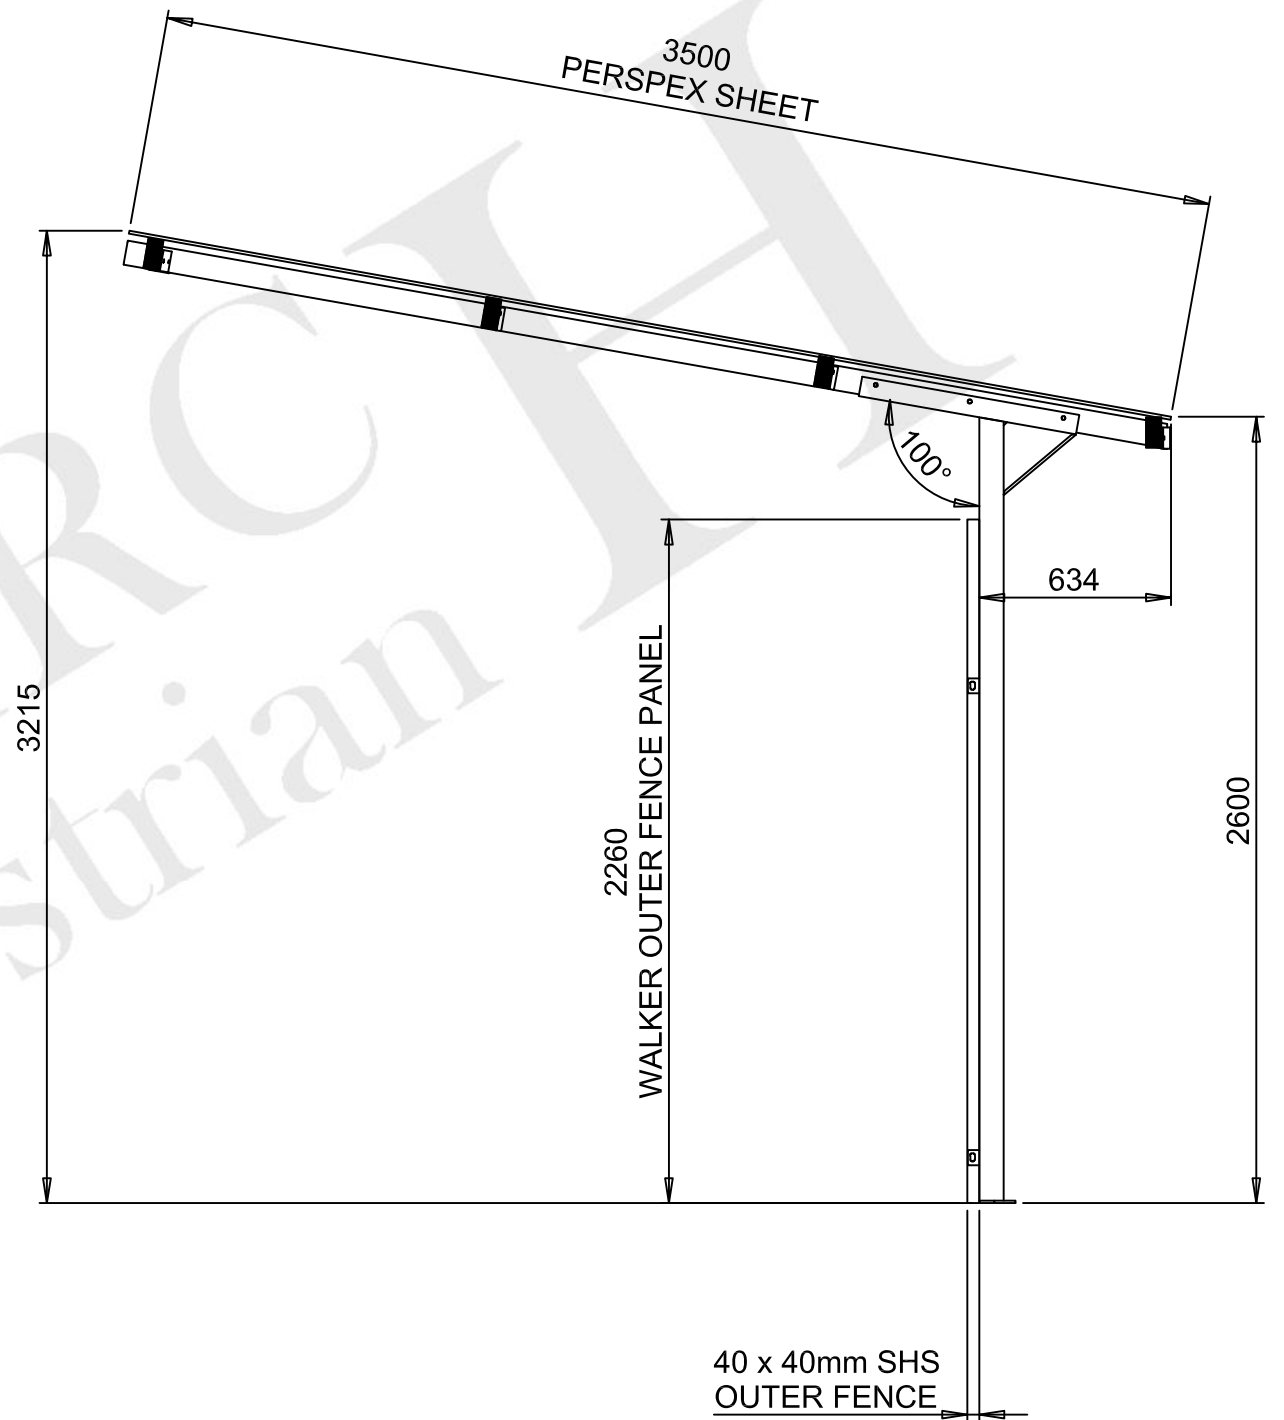

NOT TO SCALE

SCALE 1:25

King Street
Willenhall
West Midlands
WV13 1QT
England
Telephone : 01902 605566
Fax : 01902 633556
E-Mail : sales@monarch-equestrian.co.uk
Website : www.monarch-equestrian.co.uk

ALL GIVEN DIMENSIONS MUST BE ADHERED TO

THIS DRAWING REMAINS THE SOLE PROPERTY OF MONARCH EQUESTRIAN LTD. AND MAY NOT BE REPRODUCED IN PART OR WHOLE WITHOUT THE OWNERS CONSENT.

PLEASE CHECK ALL DIMENSIONS AS CORRECT. SIGN AND RETURN TO MONARCH EQUESTRIAN

SIGNATURE.....

DATE.....

Customer	36' CONSORT PLUS	Drawn	Wayne Bull
Title	POLYCARBONATE ROOF	Date	09/12/2021
		Scale	@A3