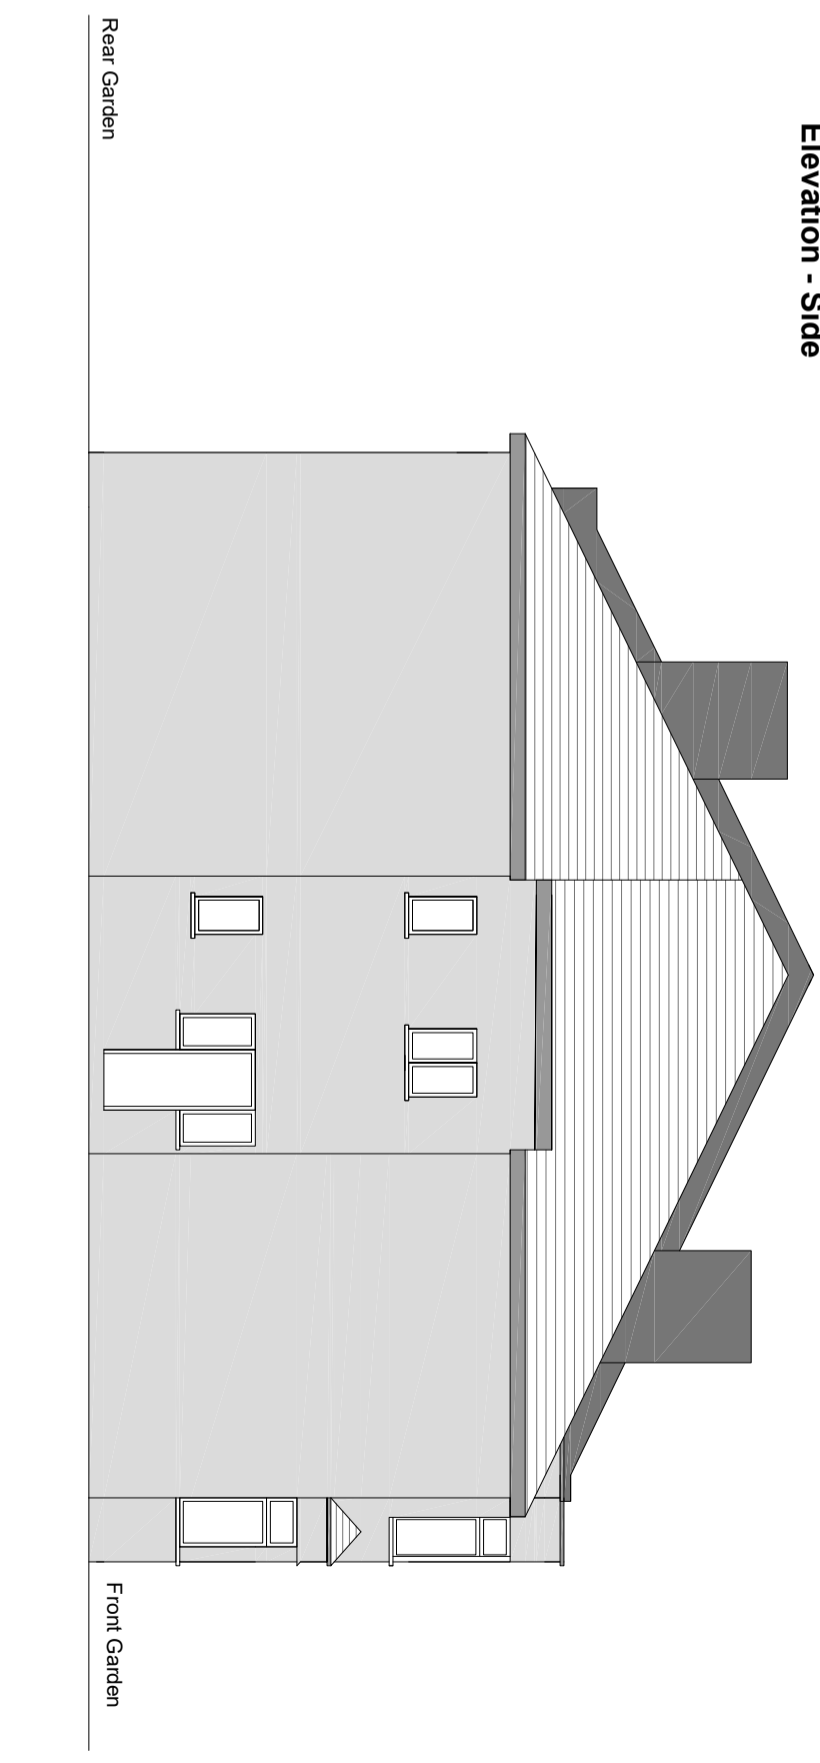

Cross Section

Elevation - Front

Elevation - Rear

Elevation - Side

NOTES:

Existing - Elevations & Cross Section

Client:

Contacts:

Tel: 07976 928 799

E-Mail: joel.gray@greatplans.co.uk

Location:

118 Station Road
London
NW4 3SN

Scale: 1:100

@ A3

Date:

04-10-23

Drawn By:

Joel Gray

Drng No.:

03