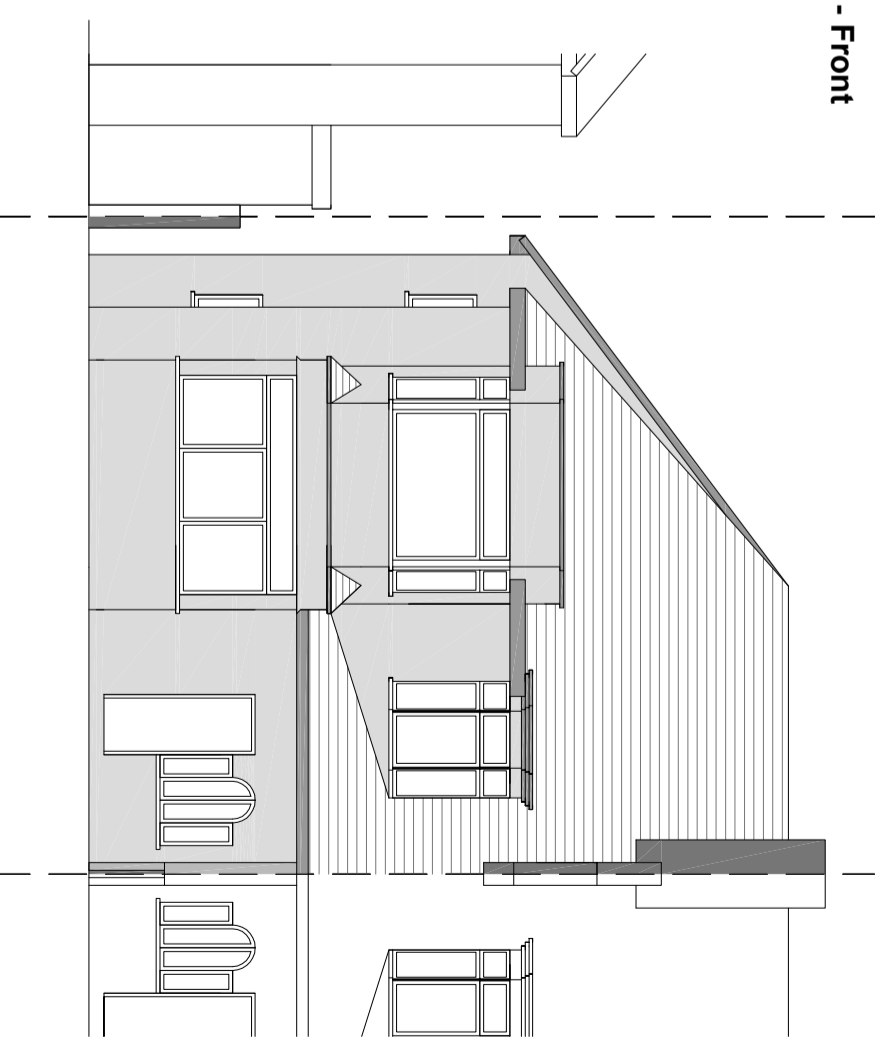

Cross Section

Elevation - Front

Elevation - Rear

Elevation - Side

NOTES:

Existing - Elevations & Cross Section

Client:

Contacts:

Tel: 07976 928 799

E-Mail: joel.gray@greatplans.co.uk

Location:

118 Station Road
London
NW4 3SN

Scale: 1:100

@ A3

Date:

04-10-23

Drawn By:

Joel Gray

Drng No.:

03