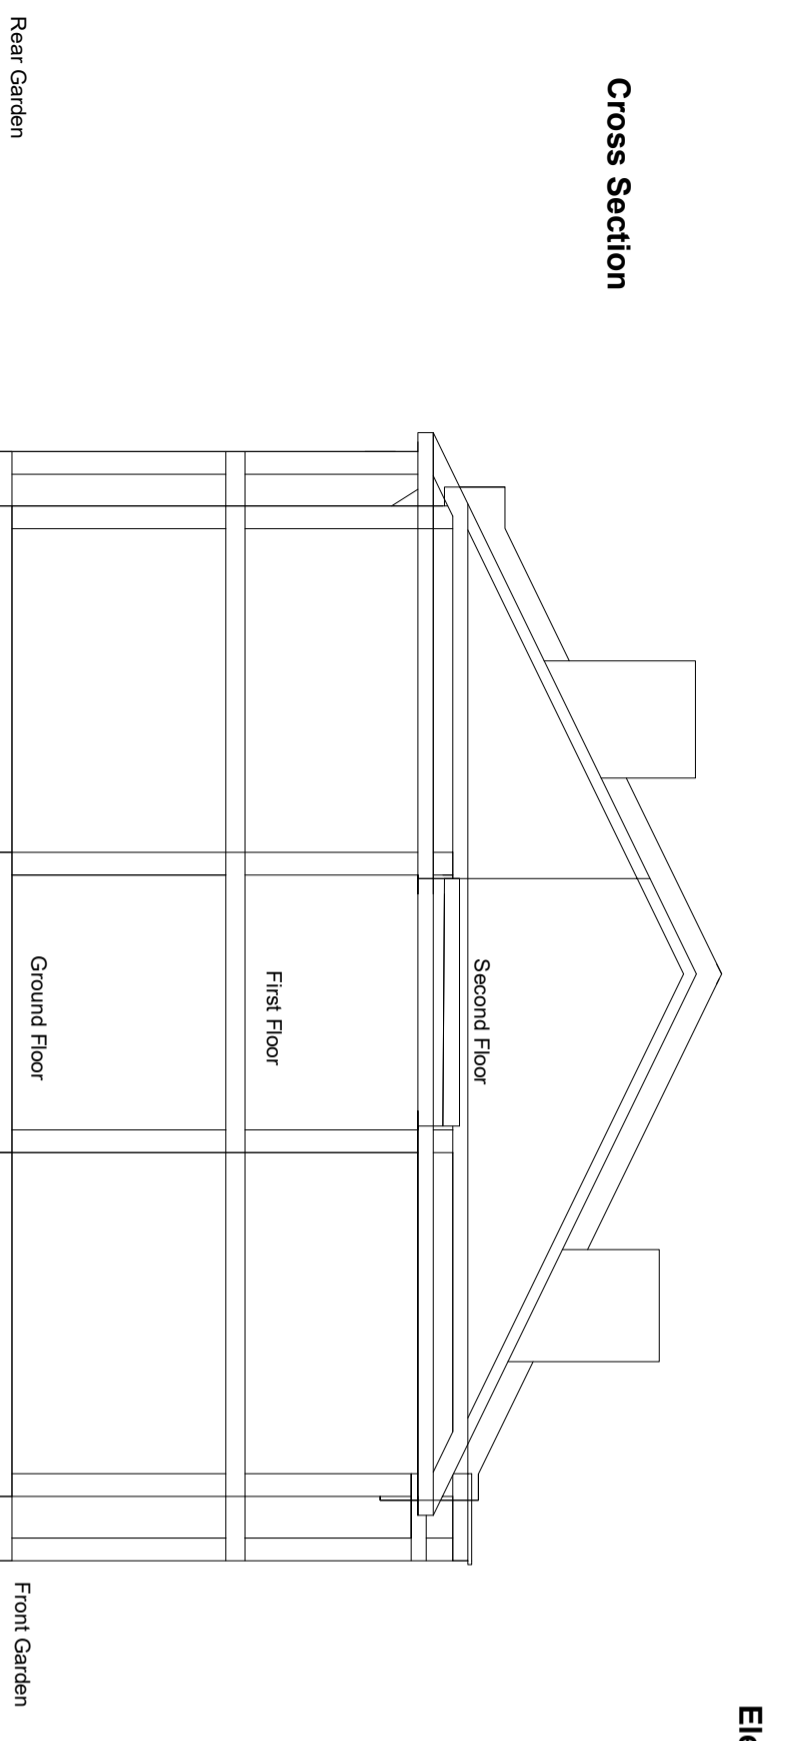

Cross Section

Elevation - Front

Elevation - Rear

Elevation - Side

NOTES:

Existing - Elevations & Cross Section

Client:

Contacts:

Tel: 07976 928 799

E-Mail: joel.gray@greatplans.co.uk

Location:

118 Station Road
London
NW4 3SN

Scale: 1:100

@ A3

Date:

04-10-23

Drawn By:

Joel Gray

Drng No.:

03