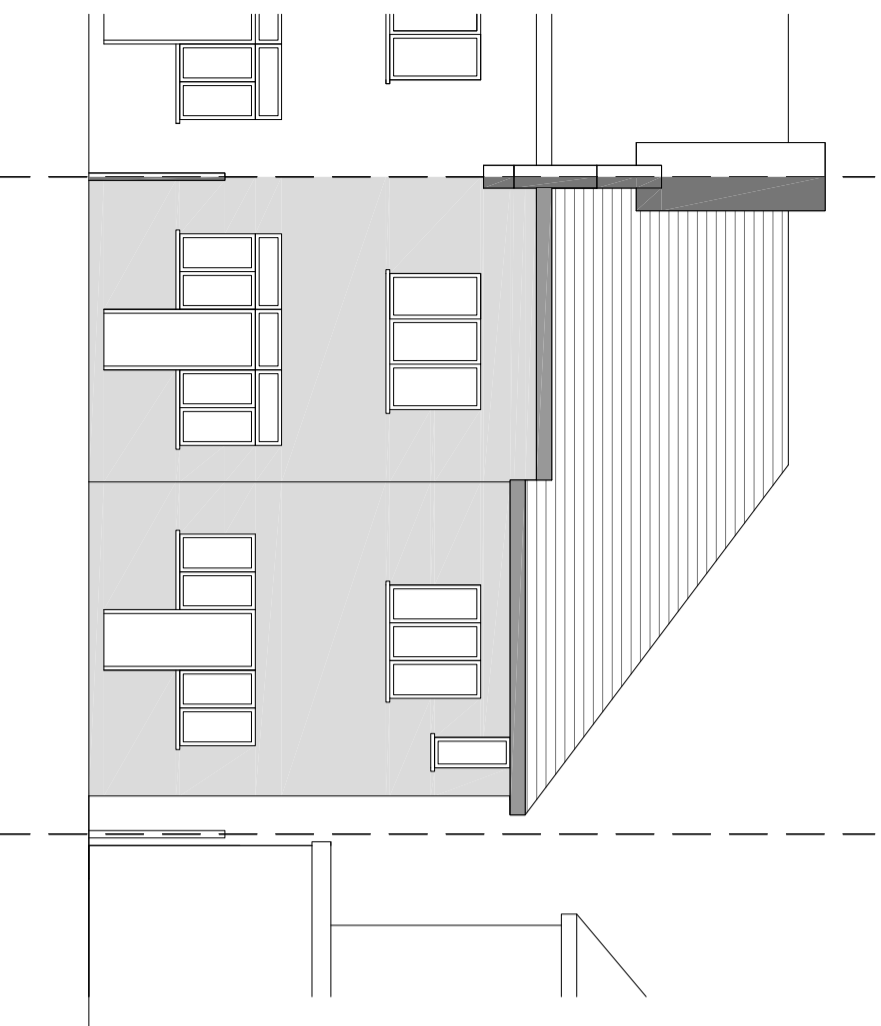

Cross Section

Elevation - Front

Elevation - Rear

Elevation - Side

NOTES:

Existing - Elevations & Cross Section

Client:

Contacts:

Tel: 07976 928 799

E-Mail: joel.gray@greatplans.co.uk

Location:

118 Station Road
London
NW4 3SN

Scale: 1:100

@ A3

Date:

04-10-23

Drawn By:

Joel Gray

Drng No.:

03