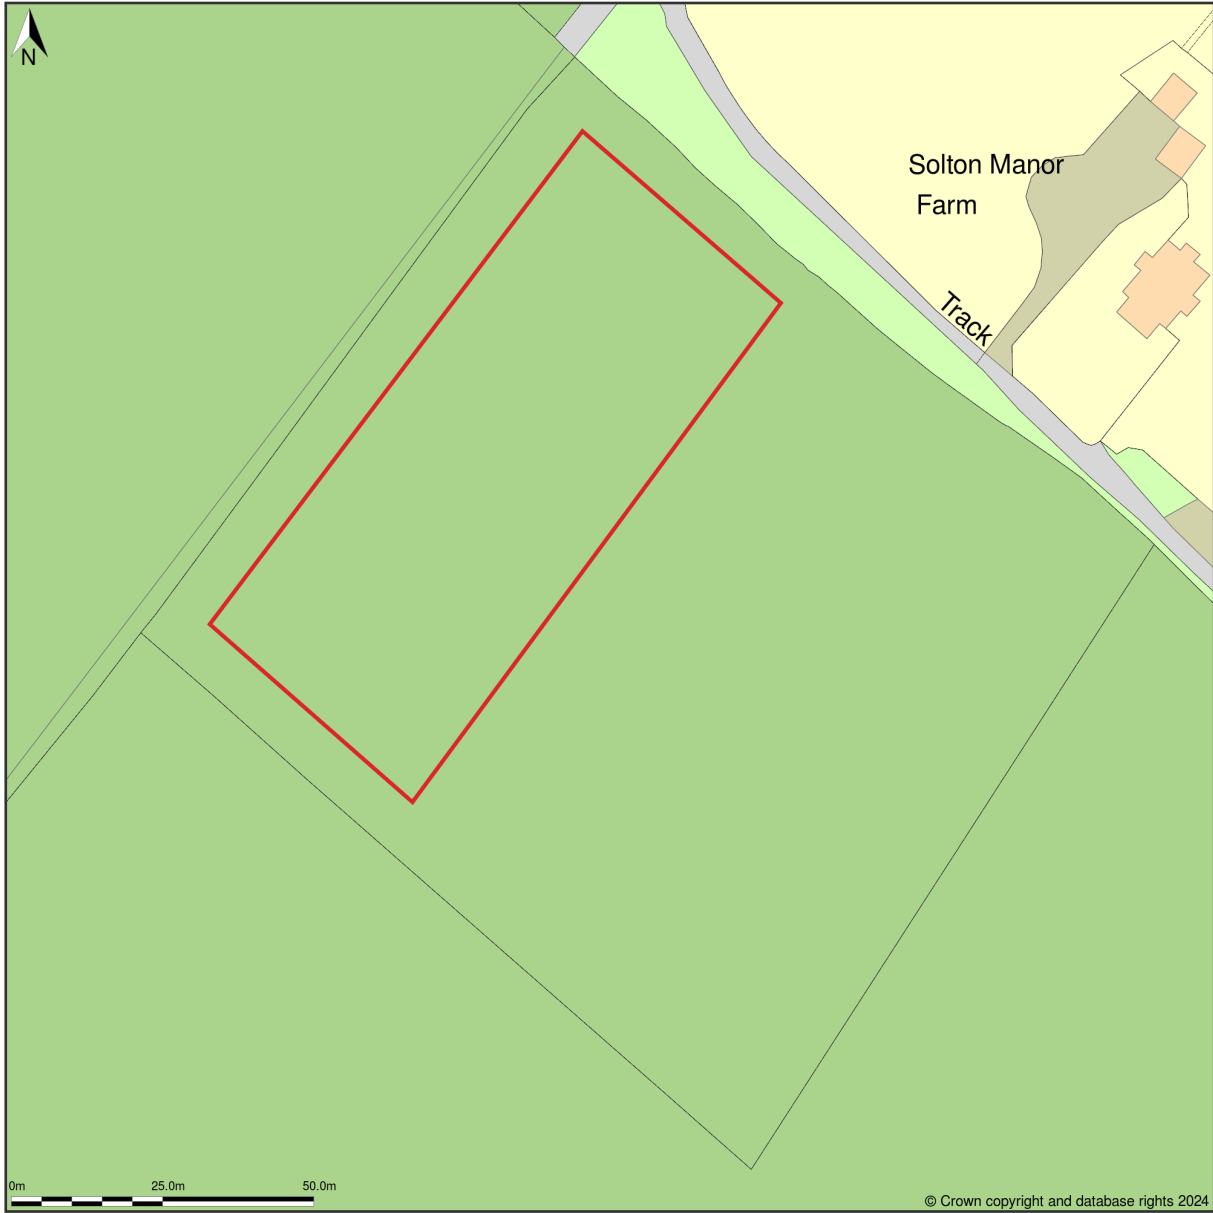

Proposed dog exercise area

Location Plan shows area bounded by: 633704.85, 144914.69 633904.85, 145114.69 (at a scale of 1:1250), OSGridRef: TR33804501. The representation of a road, track or path is no evidence of a right of way. The representation of features as lines is no evidence of a property boundary.

Produced on 4th Feb 2024 from the Ordnance Survey National Geographic Database and incorporating surveyed revision available at this date. Reproduction in whole or part is prohibited without the prior permission of Ordnance Survey. © Crown copyright 2024. Supplied by [www.buyaplan.co.uk](http://www.buyaplan.co.uk) a licensed Ordnance Survey partner (100053143). Unique plan reference: #00876460-AF1928.