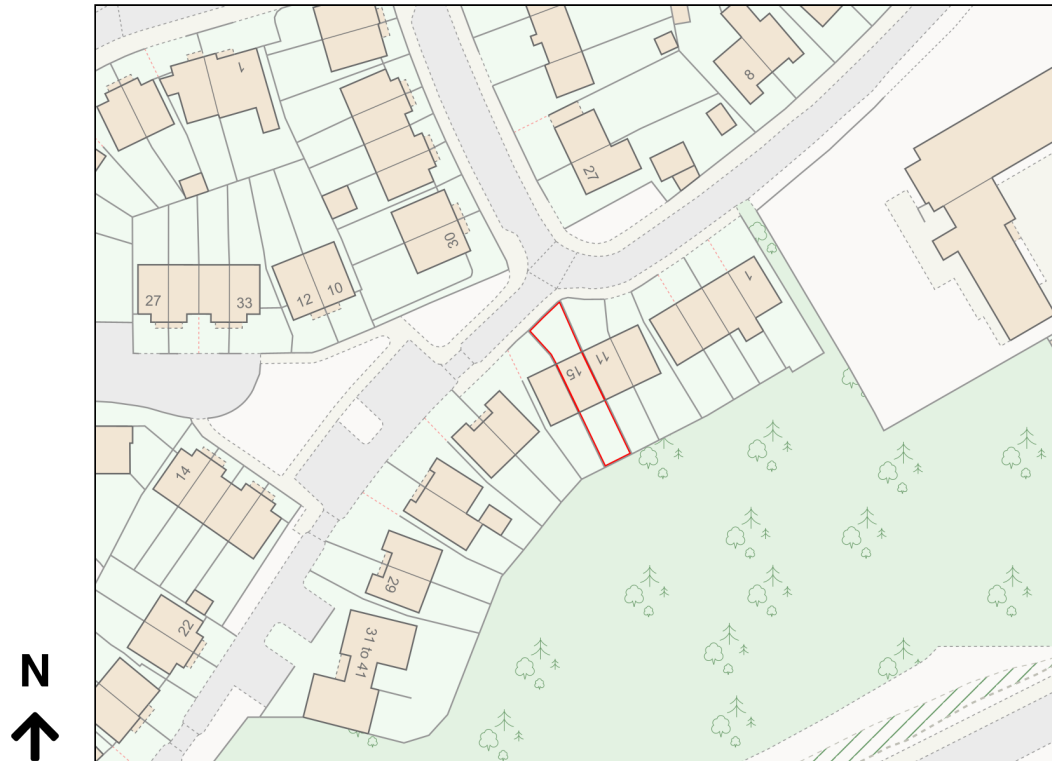

# Location Plan

Site Address: 15, Lorraine Road, Camberley, GU15 4EF

Date Produced: 01-Jan-2024

Scale: 1:1250 @A4

Planning Portal Reference: PP-12537984v1