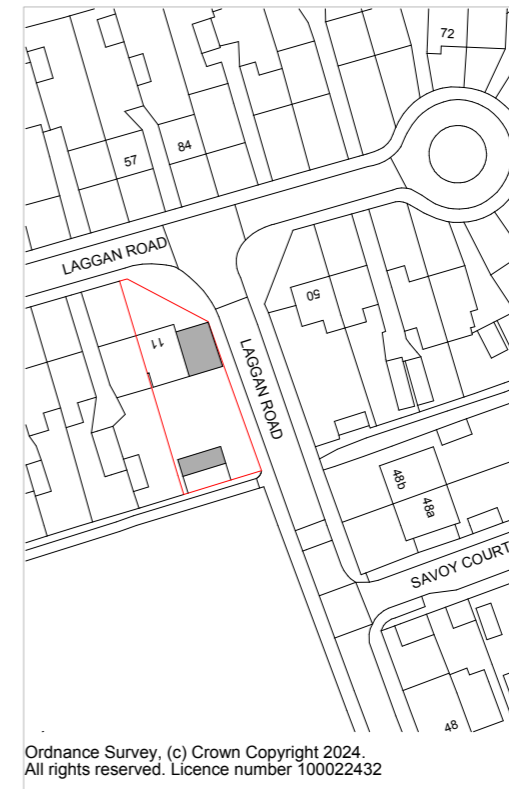

BLOCK PLAN 1:500

LOCATION PLAN 1:1250

PROJECT
11 Laggan Road
Maidenhead
SL6 7JY

TITLE
Location Plan
Block Plan
SCALE
1:500/1250@A3

REVISION	

DATE
01.2024
DRAWING NO.
A2038 - 04

• M: 07465891589 • info@avanplans.com
• www.avanplans.com