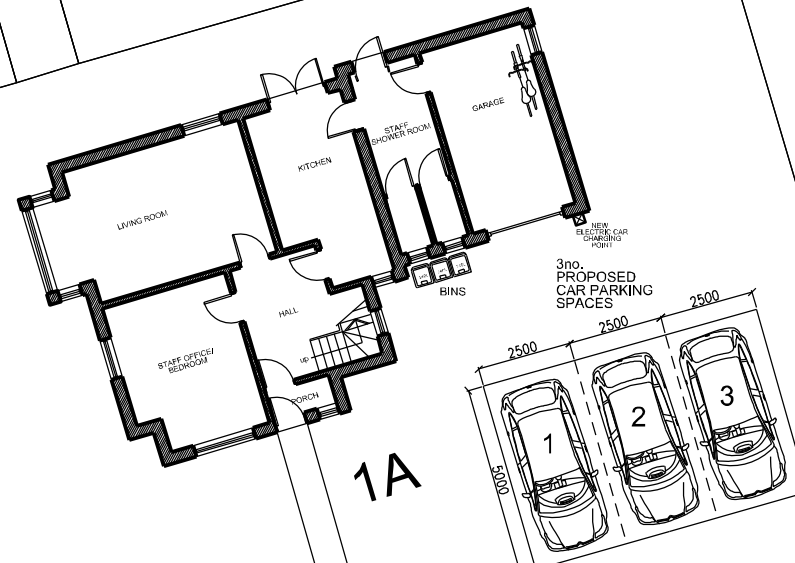

ReQuestAPlan
Map number: TQRQM24039091327432

Title: 1a Hollywood Grove, Fleetwood, Lancashire, FY7 7AJ
Map Produced for: Block Plan
© Crown copyright and database rights 2024 OS 100042766
Project ID:
Date of Purchase: 08-02-2024
1 Years subscription from 08-02-2024 for 1 workstation.

WELBECK AVENUE

HOLLYWOOD GROVE

SCALE 1:200 @ A3

PLAN No. 1aHG-DRA-03

BLOCK PLAN

1a Hollywood Grove, Fleetwood, Lancashire, FY7 7AJ