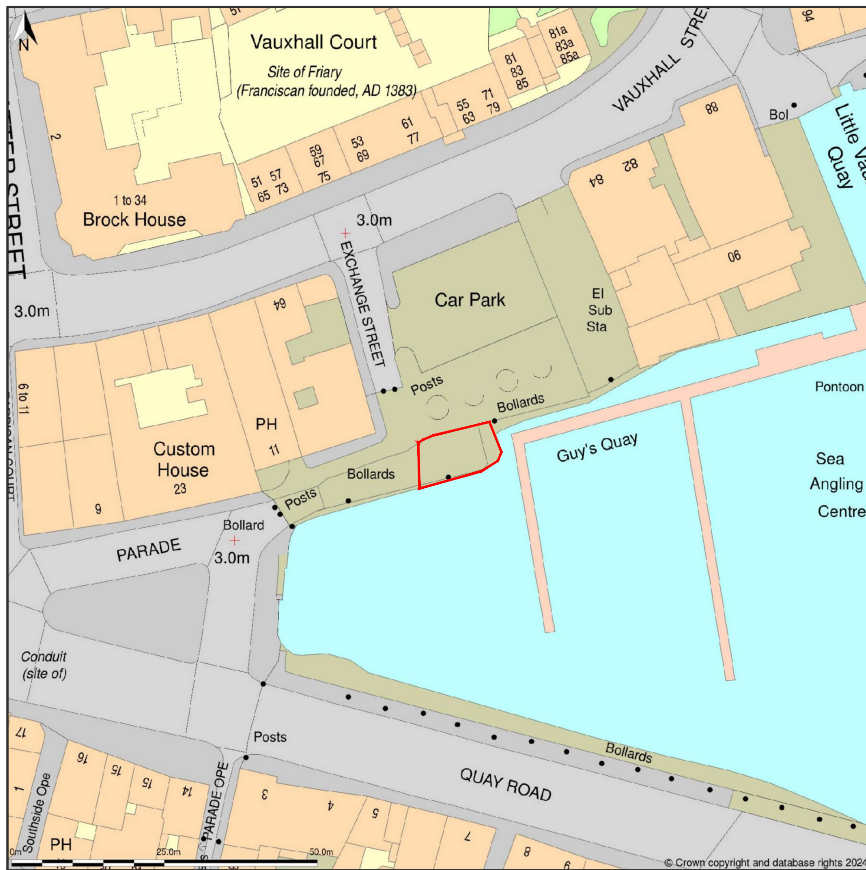

The Three Crowns, 12, Parade, Plymouth, City Of Plymouth, PL1 2JL

Location Plan shows area bounded by: 248150.59, 54151.64 248292.01, 54293.07 (at a scale of 1:1250), OSGridRef: SX48225422. The representation of a road, track or path is no evidence of a right of way. The representation of features as lines is no evidence of a property boundary.

Produced on 30th Jan 2024 from the Ordnance Survey National Geographic Database and incorporating surveyed revision available at this date. Reproduction in whole or part is prohibited without the prior permission of Ordnance Survey. © Crown copyright 2024. Supplied by www.buyaplan.co.uk a licensed Ordnance Survey partner (100053143). Unique plan reference: #00875228-38C410.