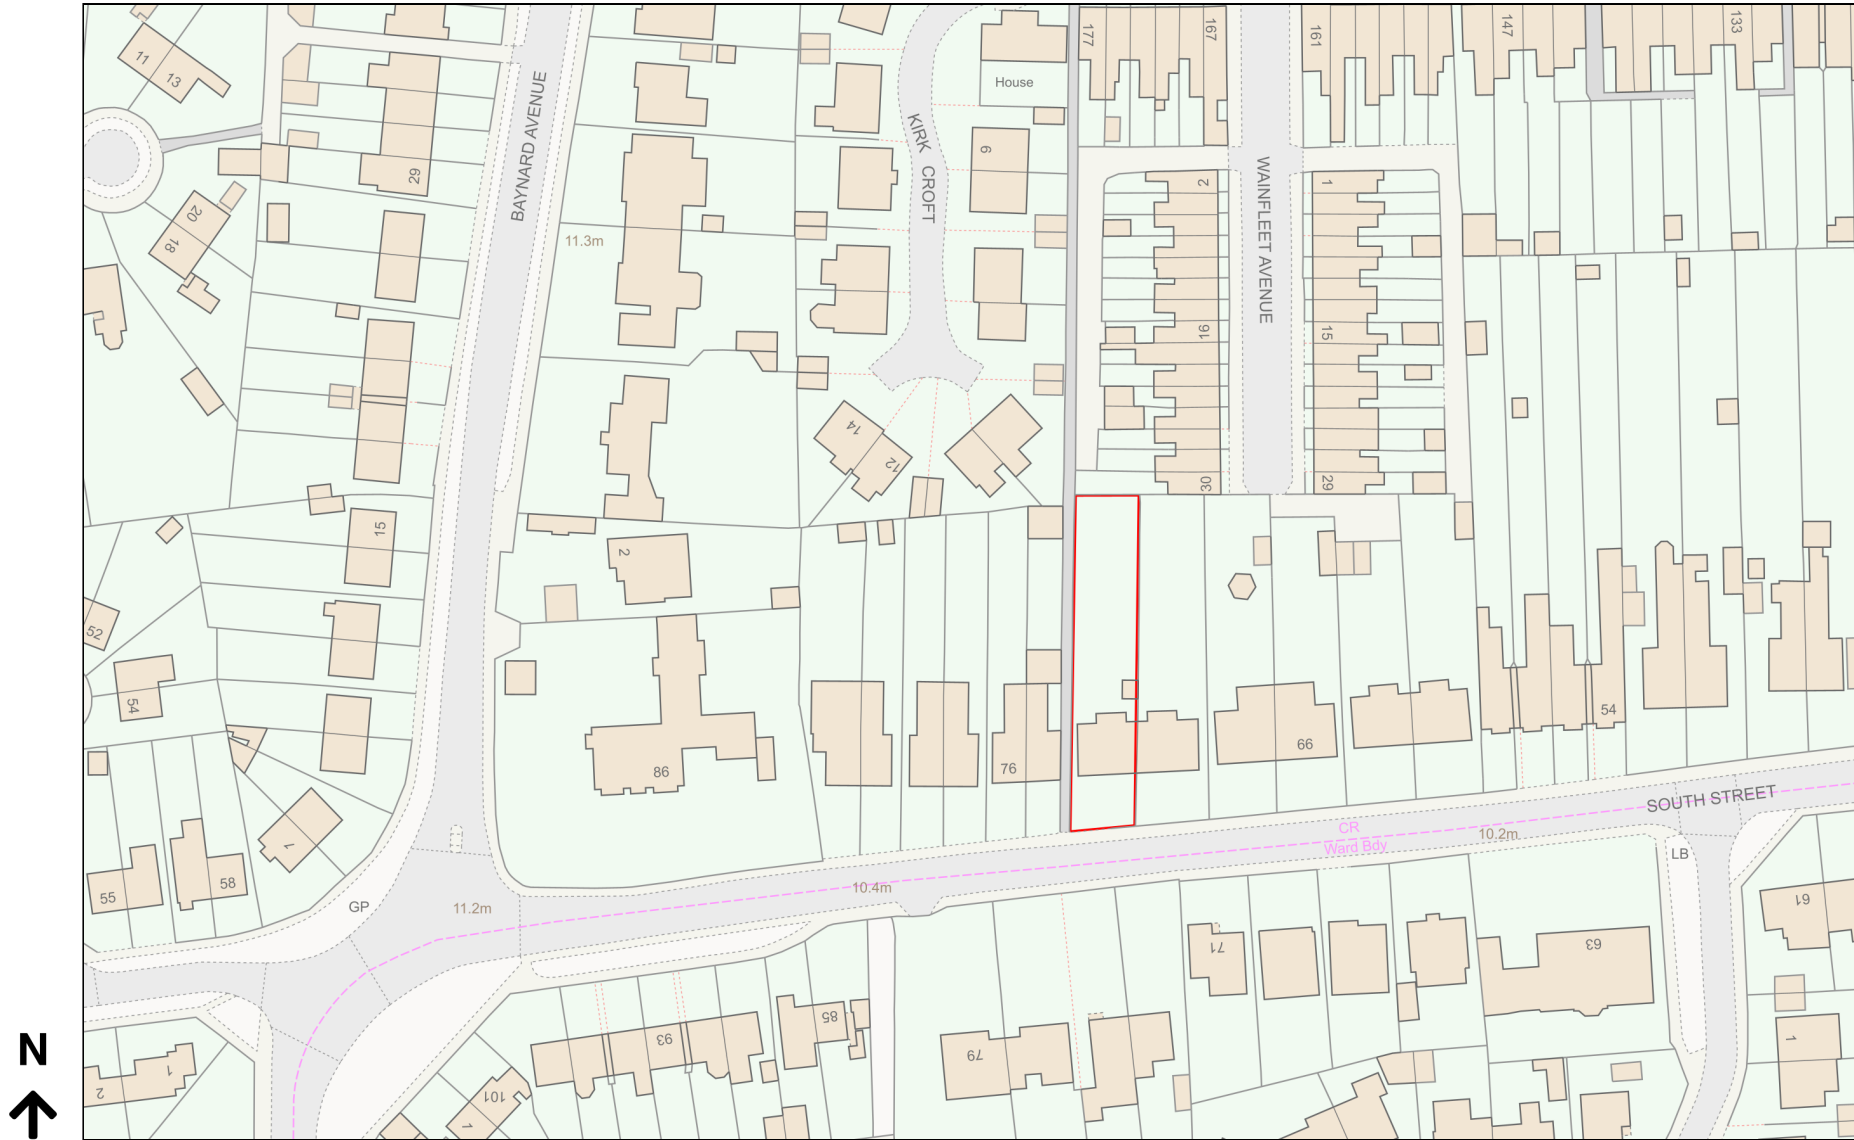

Location Plan

Site Address: 72, South Street, Cottingham, HU16 4AT

Date Produced: 29-Dec-2023

Scale: 1:1250 @A4

Planning Portal Reference: PP-12476501v1