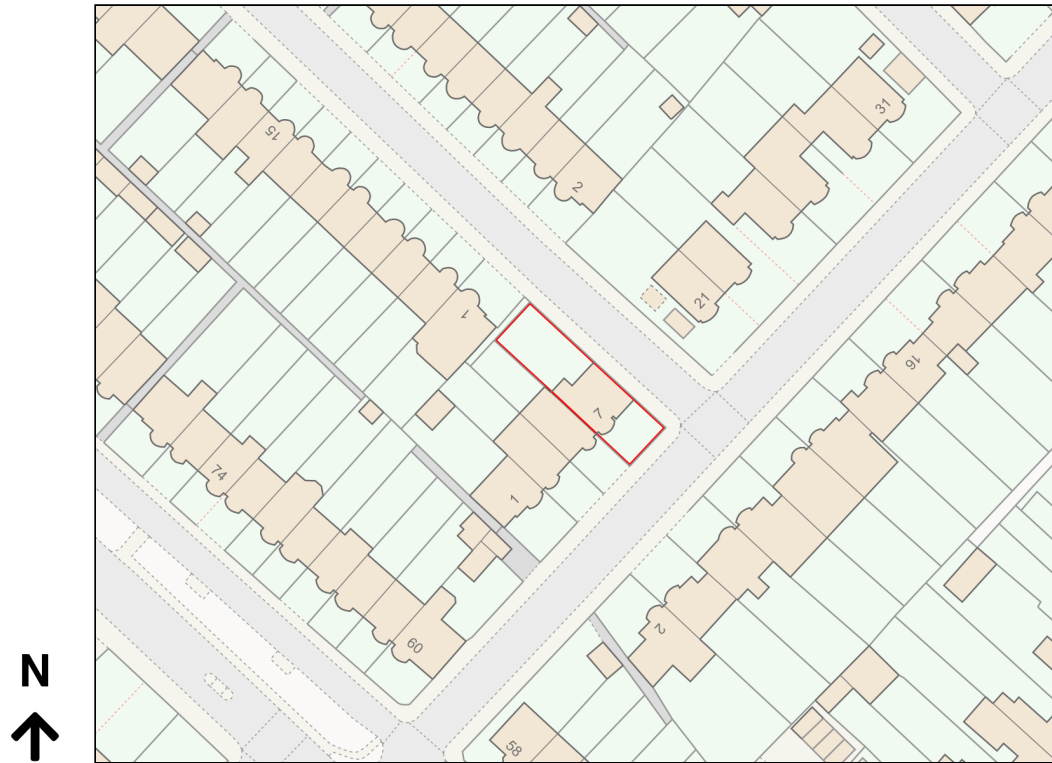

# Location Plan

Site Address: 7, Southern Avenue, South Norwood, London, SE25 4BT

Date Produced: 09-Feb-2024

Scale: 1:1250 @A4

Planning Portal Reference: PP-12796597v1