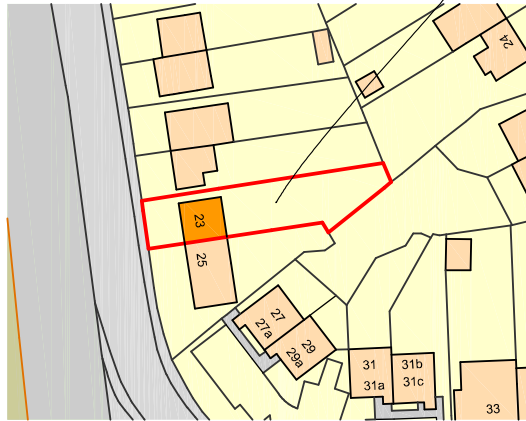

# The Site

Ordnance Survey, (c) Crown Copyright 2024. All rights reserved. Licence number 100022432

# Location Plan 1/1250

Drawing No. NH/1033/06