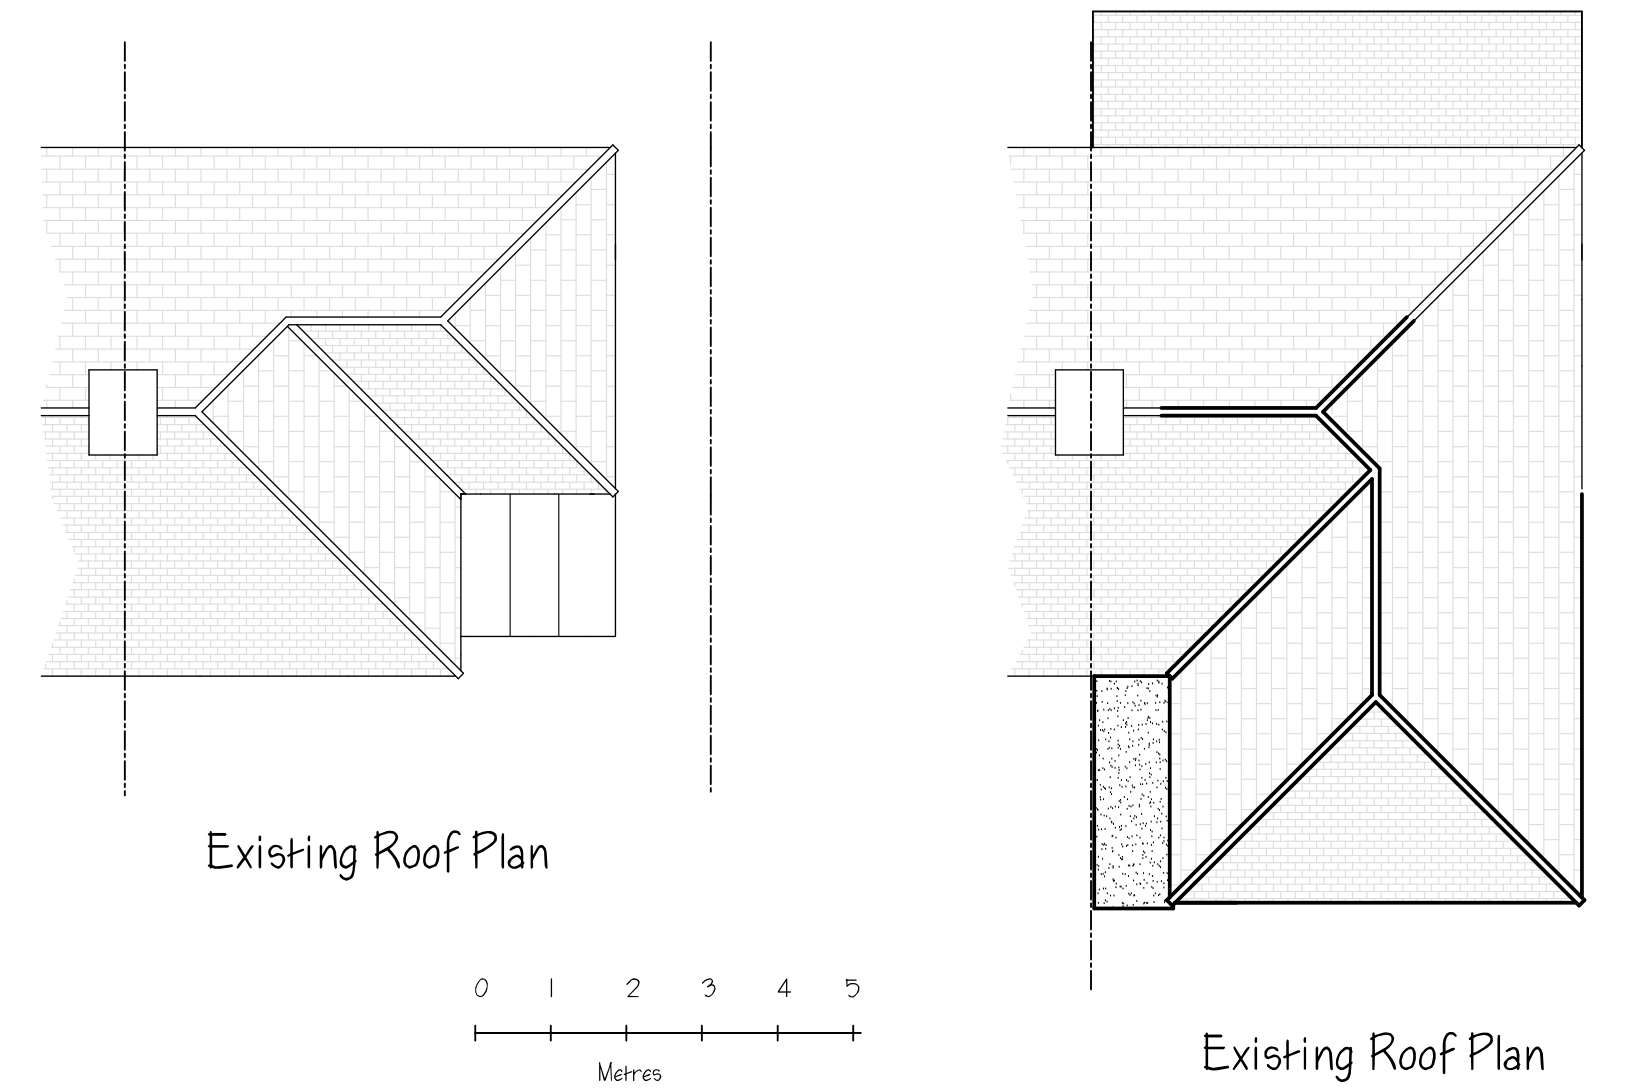

Location Plan 1/1250

MONARCH
Design and Build Ltd

9 Bury Lane
Bramfield
Hertfordshire
SG14 2QL
Tel: 01992 500008
Mobile: 07812 243399
Email: nethankins@hotmail.com

Project
Proposed front and rear extensions
and internal alterations
23 Cecil Road
Hertford
SG13 8HP

Drawing Title
Block Plan
Roof Plan
Location Plan

Scale 1/100, 1/200, 1/250 @ A1	Date Jan 2024	Drawn by NH
Drawing No. NH/1033/04		Rev.