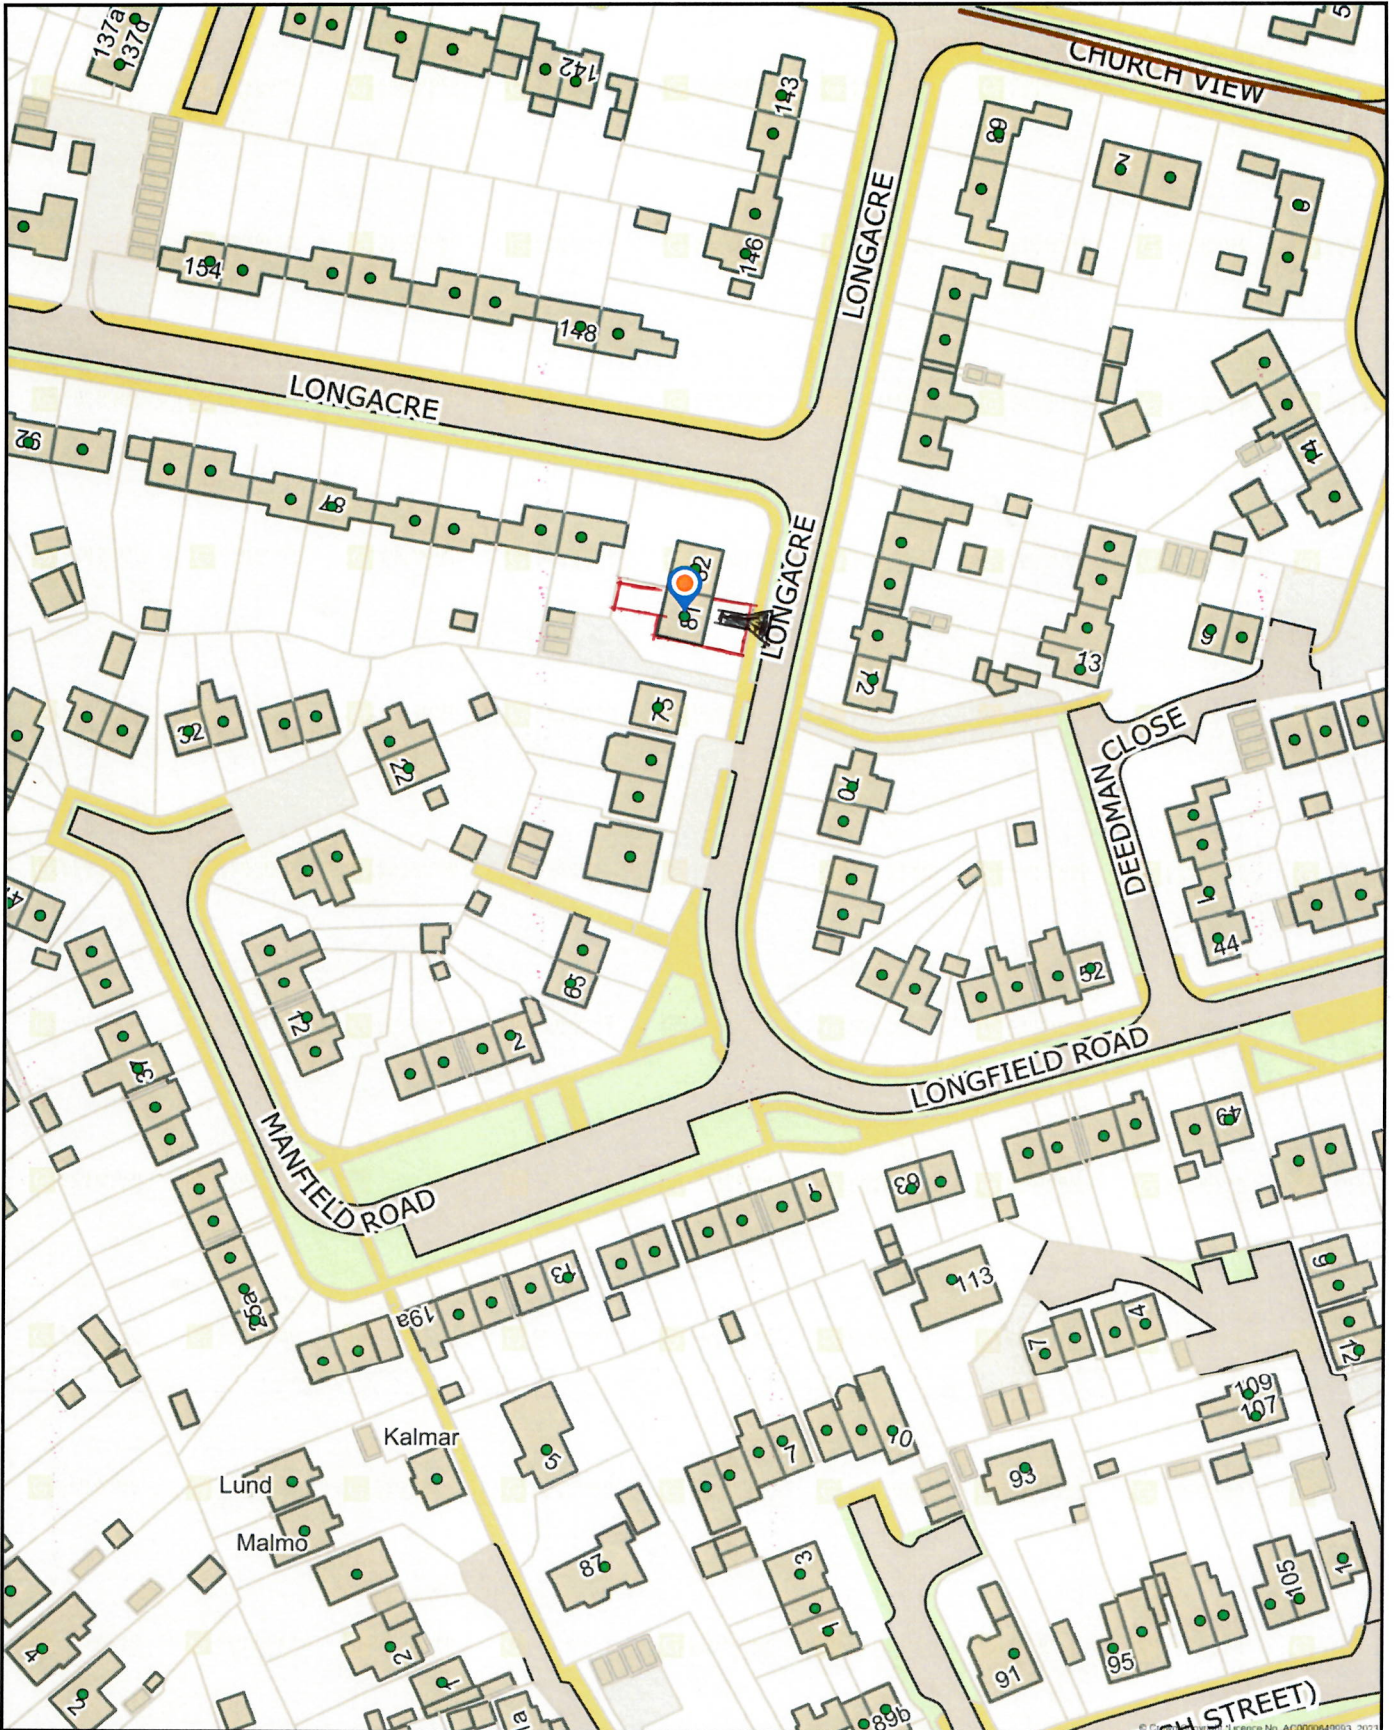

81 LA-02.

Block Plan 81 Longacre, Ash

N Scale: 1:1250

A4

© Guildford Borough Council

Printed on: 2024-01-29 14:51:01 by Stuart.Hamilton@guildford.gov.uk