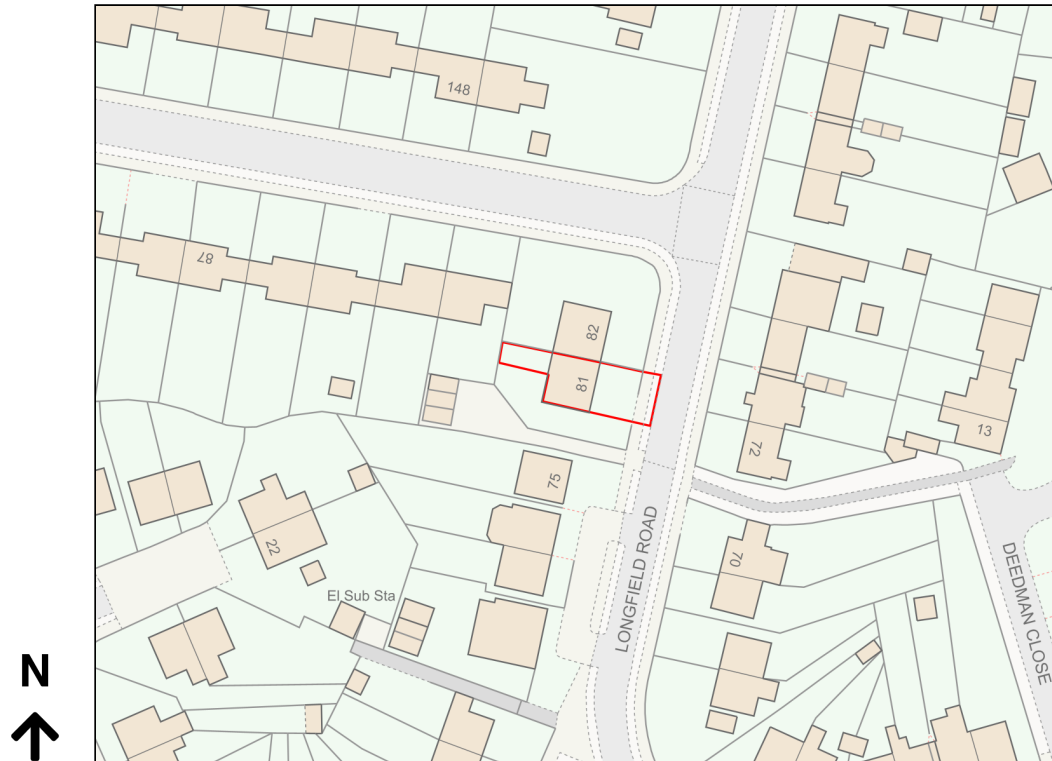

Location Plan

Site Address: 81, Longacre, Ash, GU12 6RP

Date Produced: 05-Feb-2024

Scale: 1:1250 @A4

Planning Portal Reference: PP-12393698v2