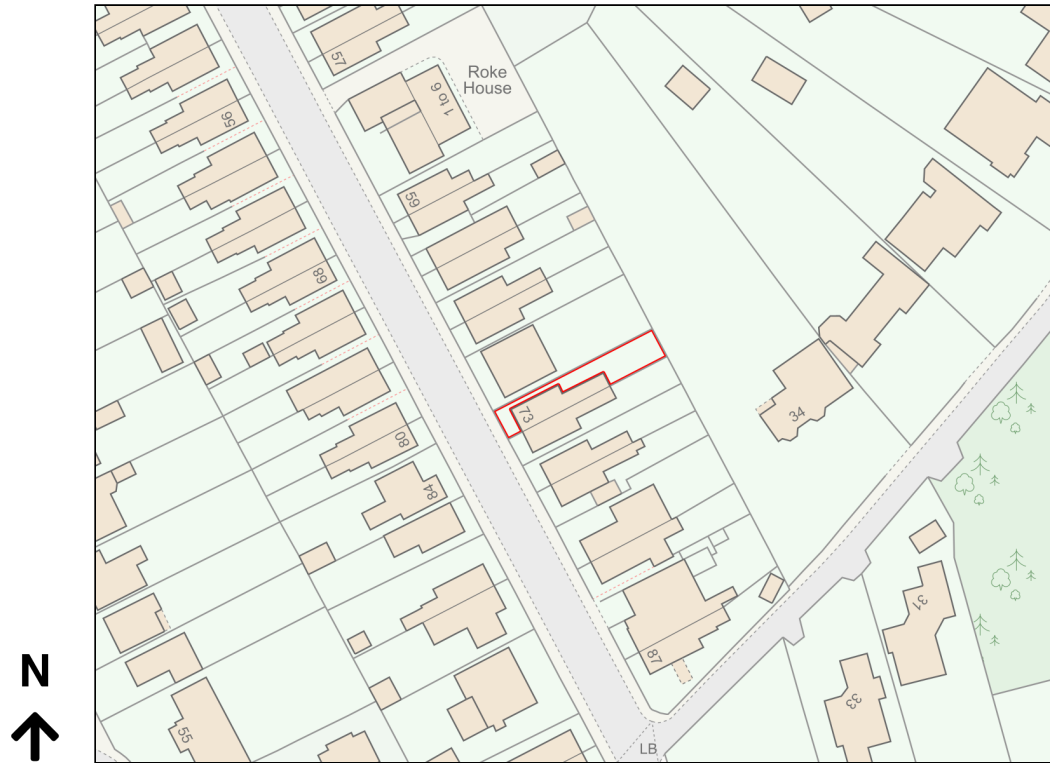

# Location Plan

Site Address: 73, High Path Road, Guildford, GU1 2QL

Date Produced: 07-Feb-2024

Scale: 1:1250 @A4

Planning Portal Reference: PP-12790396v1