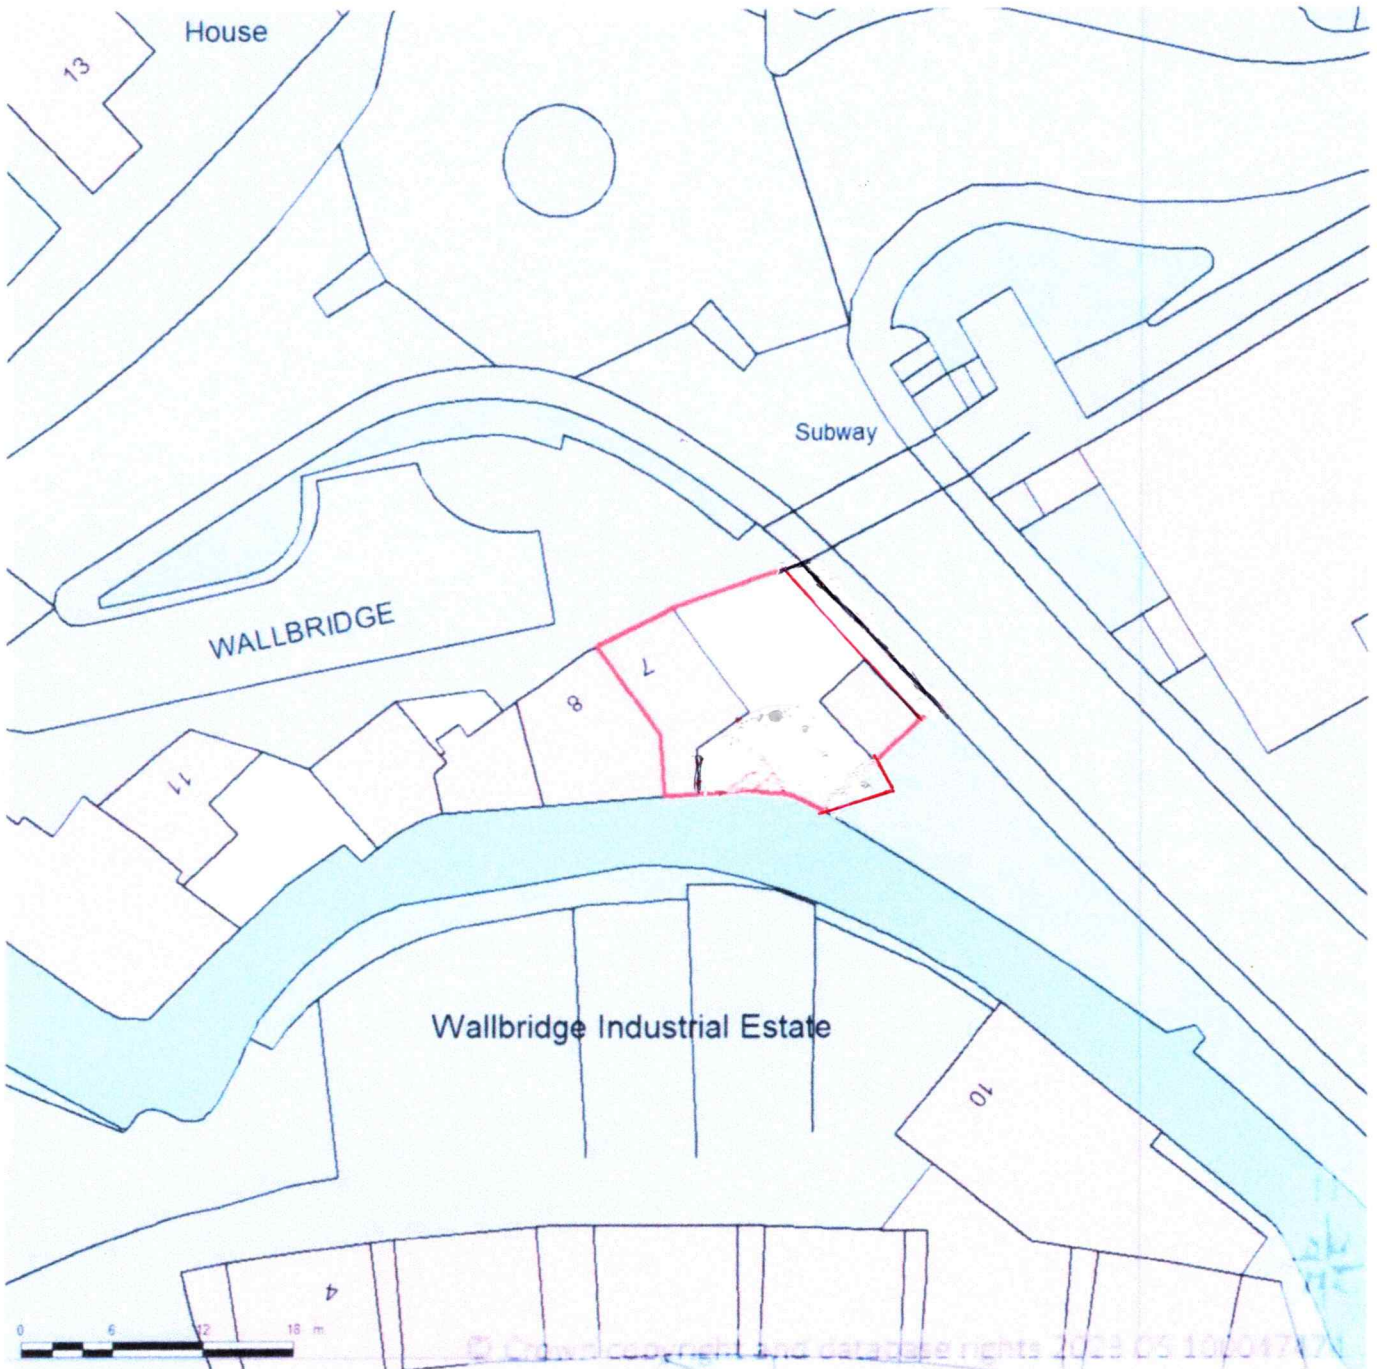

BLOCK/SITE PLAN
AREA 90m x 90m
SCALE 1:500 on A4
CENTRE COORDINATES: 384770, 205044

Supplied by Streetwise Maps Ltd
www.streetwise.net
Licence No: 100047474
20/06/2023 14:57:17