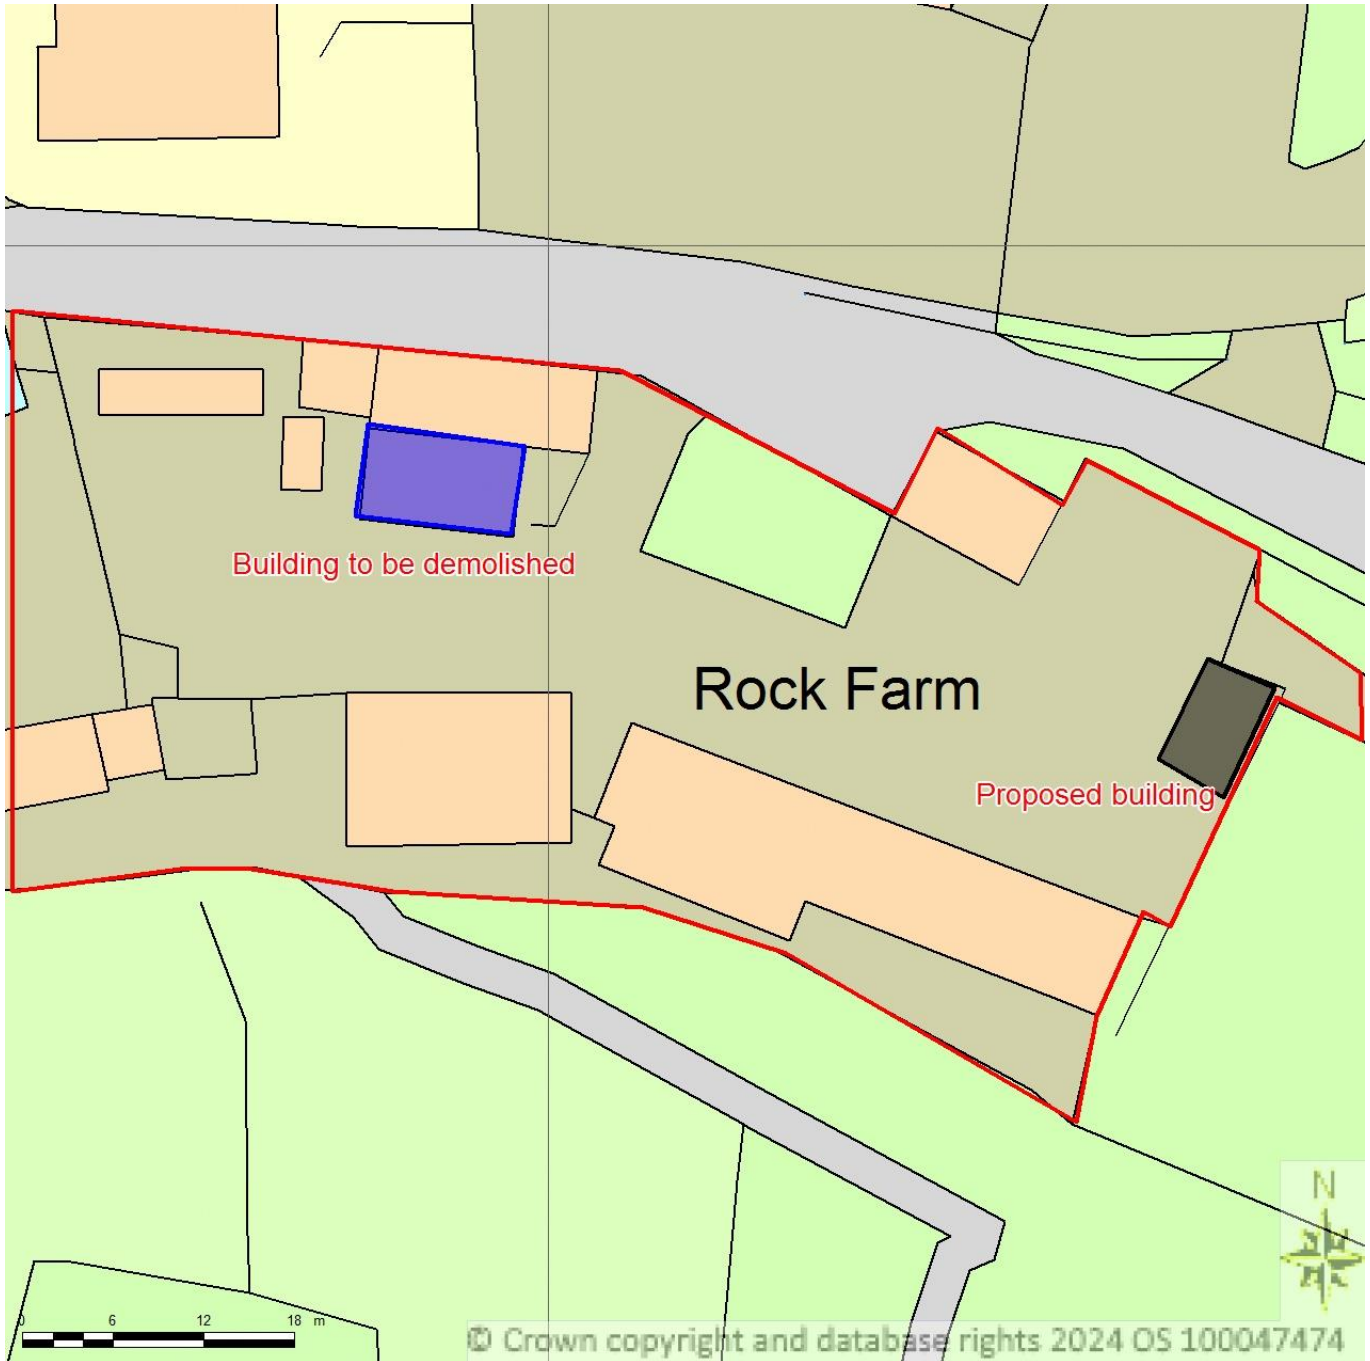

BLOCK/SITE PLAN
AREA 90m x 90m
SCALE 1:500 on A4
CENTRE COORDINATES: 361609, 145271

Supplied by Streetwise Maps Ltd
www.streetwise.net
Licence No: 100047474
14/02/2024 11:20:54