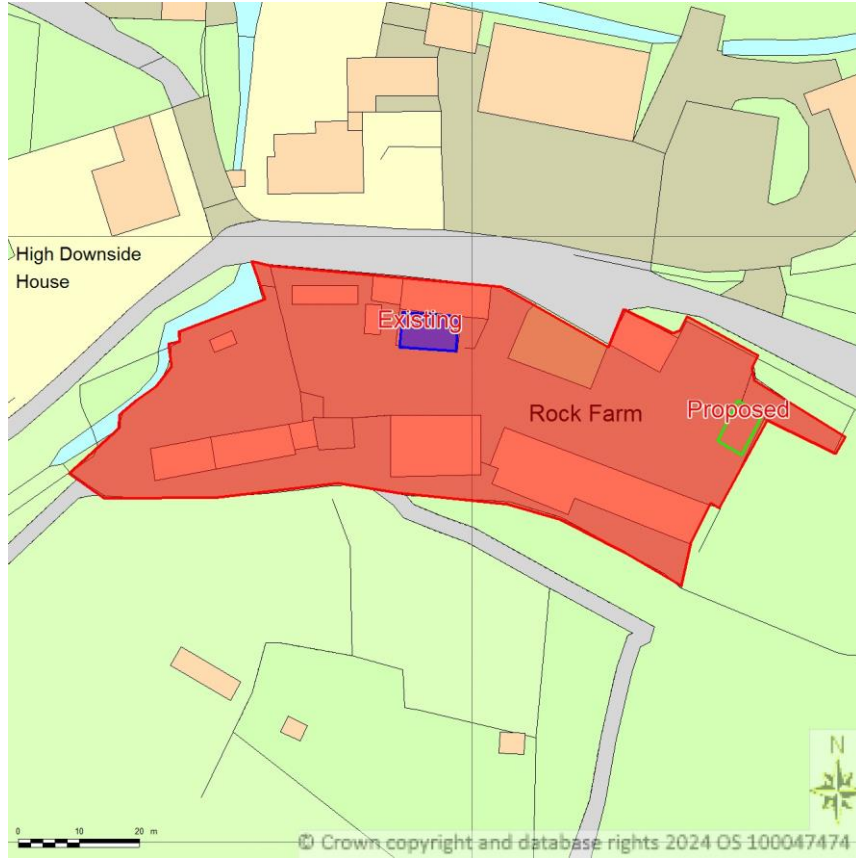

SITE LOCATION PLAN
AREA 2 HA
SCALE 1:1250 on A4
CENTRE COORDINATES: 361594, 145268

Supplied by Streetwise Maps Ltd
www.streetwise.net
Licence No: 100047474
02/02/2024 11:50